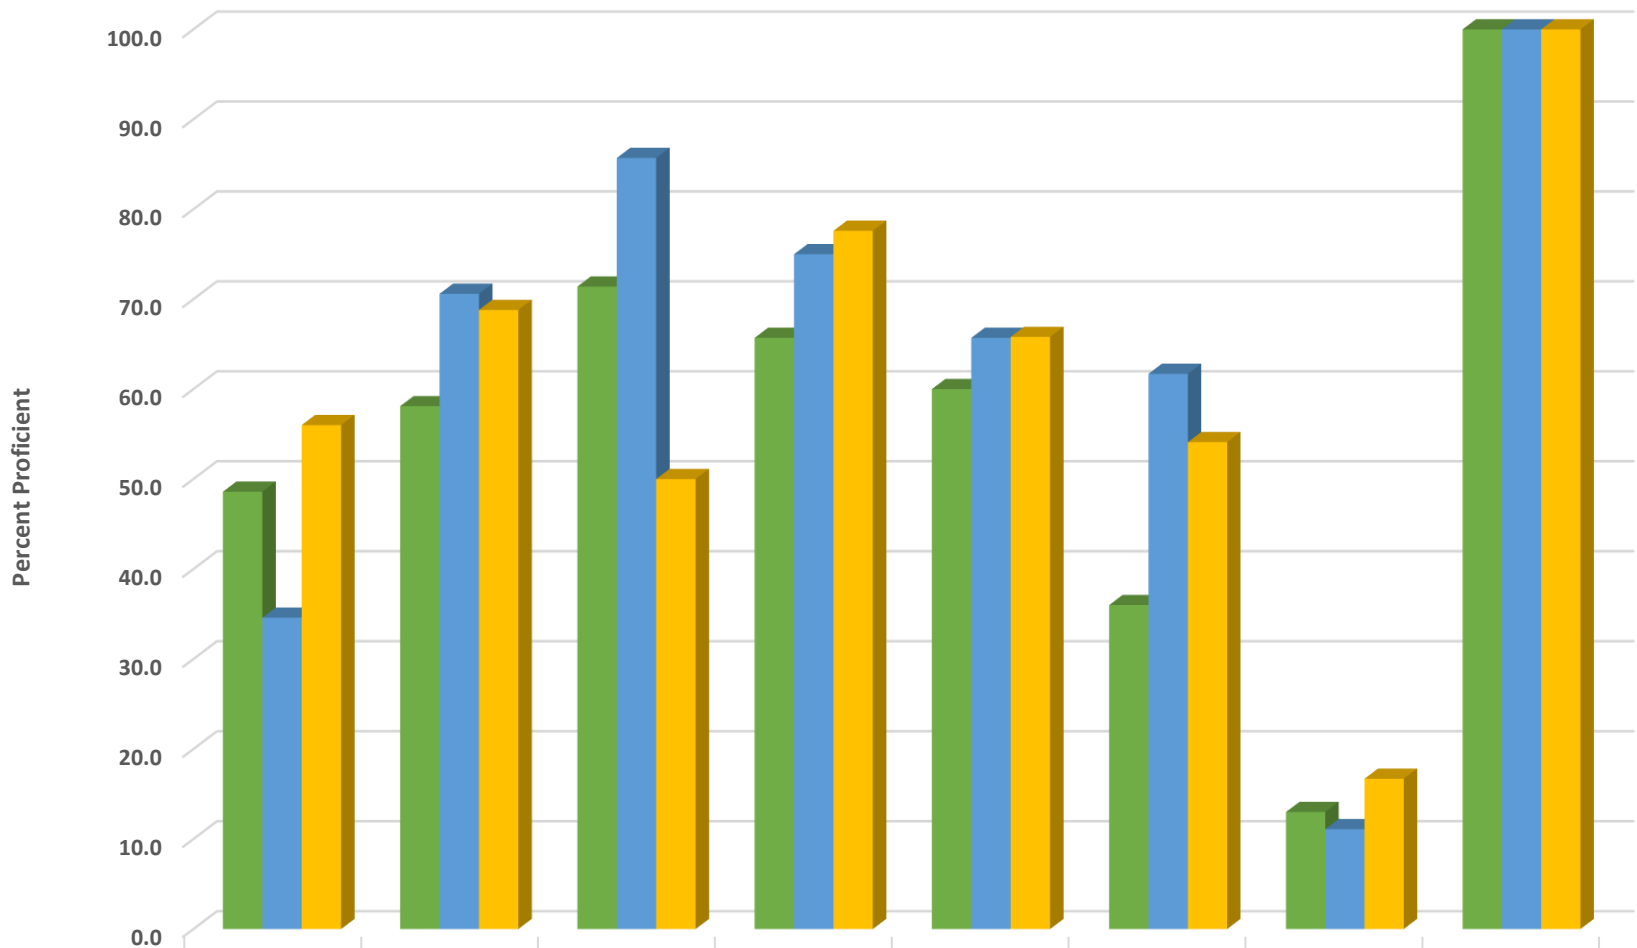

Ramseur Elementary School 2018-2019 Math, Reading, and Science GLP

Ramseur Elementary Grade 3-5 Math Percent Proficient by Subgroups

	BLCK	HISP	MULT	WHITE	EDS	LEP/ELS	SWD	AIG
2017 prof pct	48.6	58.1	71.4	65.7	60.0	36.0	13.0	100.0
2018 prof pct	34.6	70.6	85.7	75.0	65.7	61.7	11.1	100.0
2019 prof pct	56.0	68.8	50.0	77.6	65.8	54.1	16.7	100.0