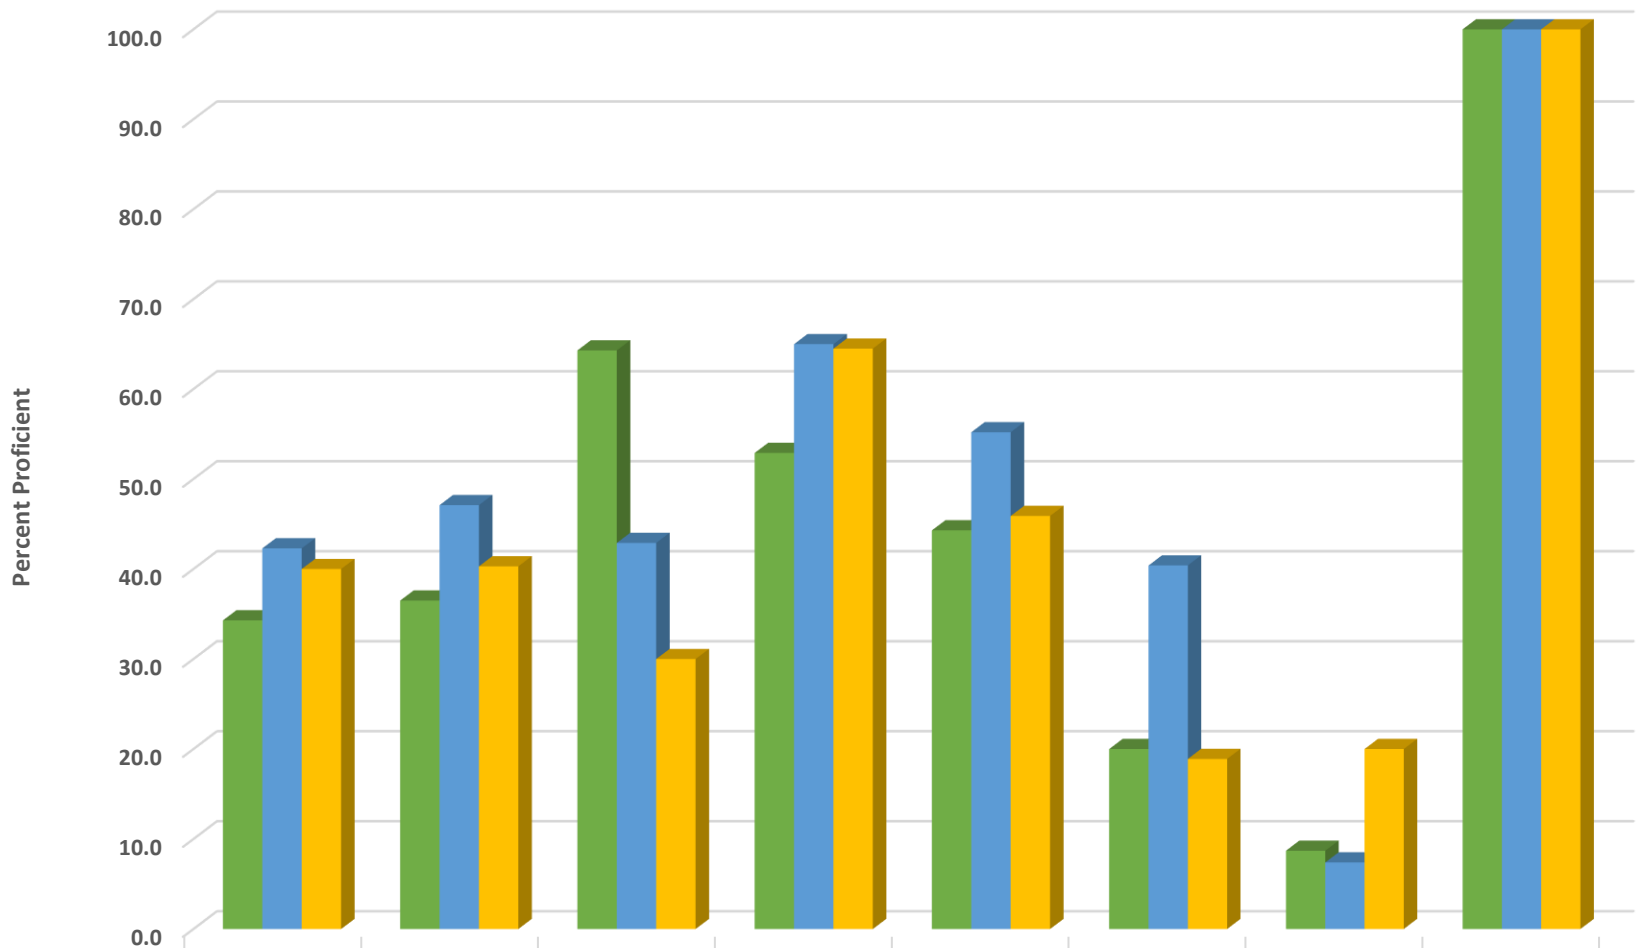

	BLCK	HISP	WHITE	EDS	LEP/ELS	SWD
2017 prof pct	46.7	53.1	65.2	55.4	0.0	15.4
2018 prof pct	20.0	52.9	65.2	54.8	53.8	0.0
2019 prof pct	50.0	63.0	58.8	50.0	42.9	0.0

Ramseur Elementary Grades 3-5 ELA/Reading Percent Proficient by Subgroups