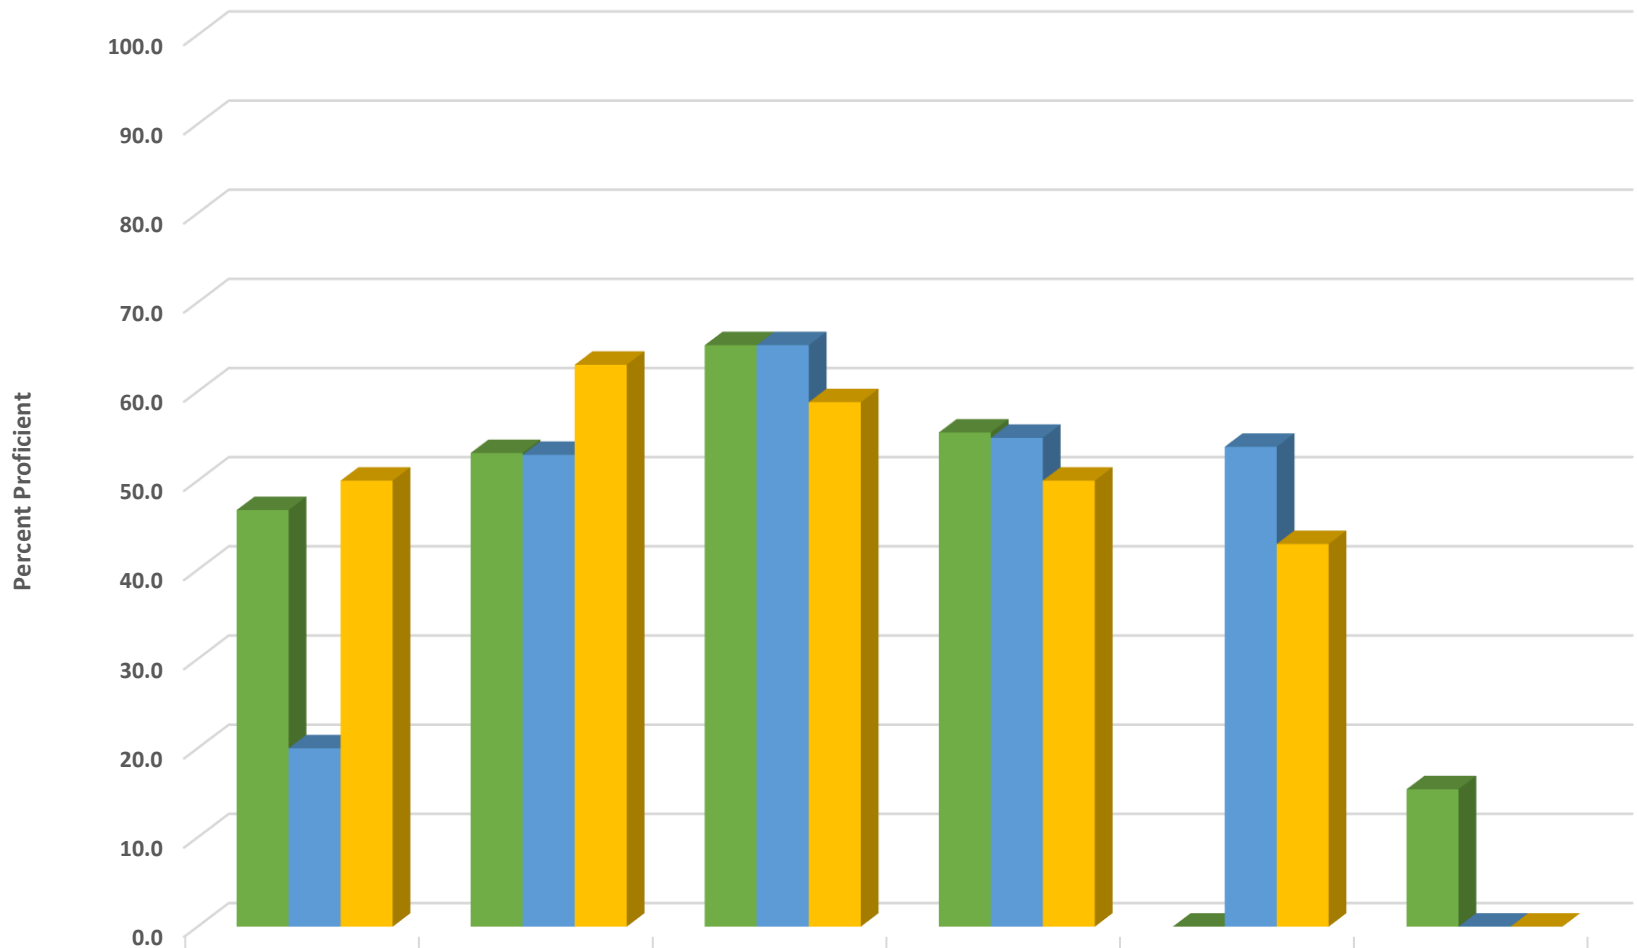

	BLCK	HISP	WHITE	EDS	LEP/ELS	SWD
2017 prof pct	46.7	53.1	65.2	55.4	0.0	15.4
2018 prof pct	20.0	52.9	65.2	54.8	53.8	0.0
2019 prof pct	50.0	63.0	58.8	50.0	42.9	0.0

Ramseur Elementary Grades 3-5 ELA/Reading Percent Proficient by Subgroups