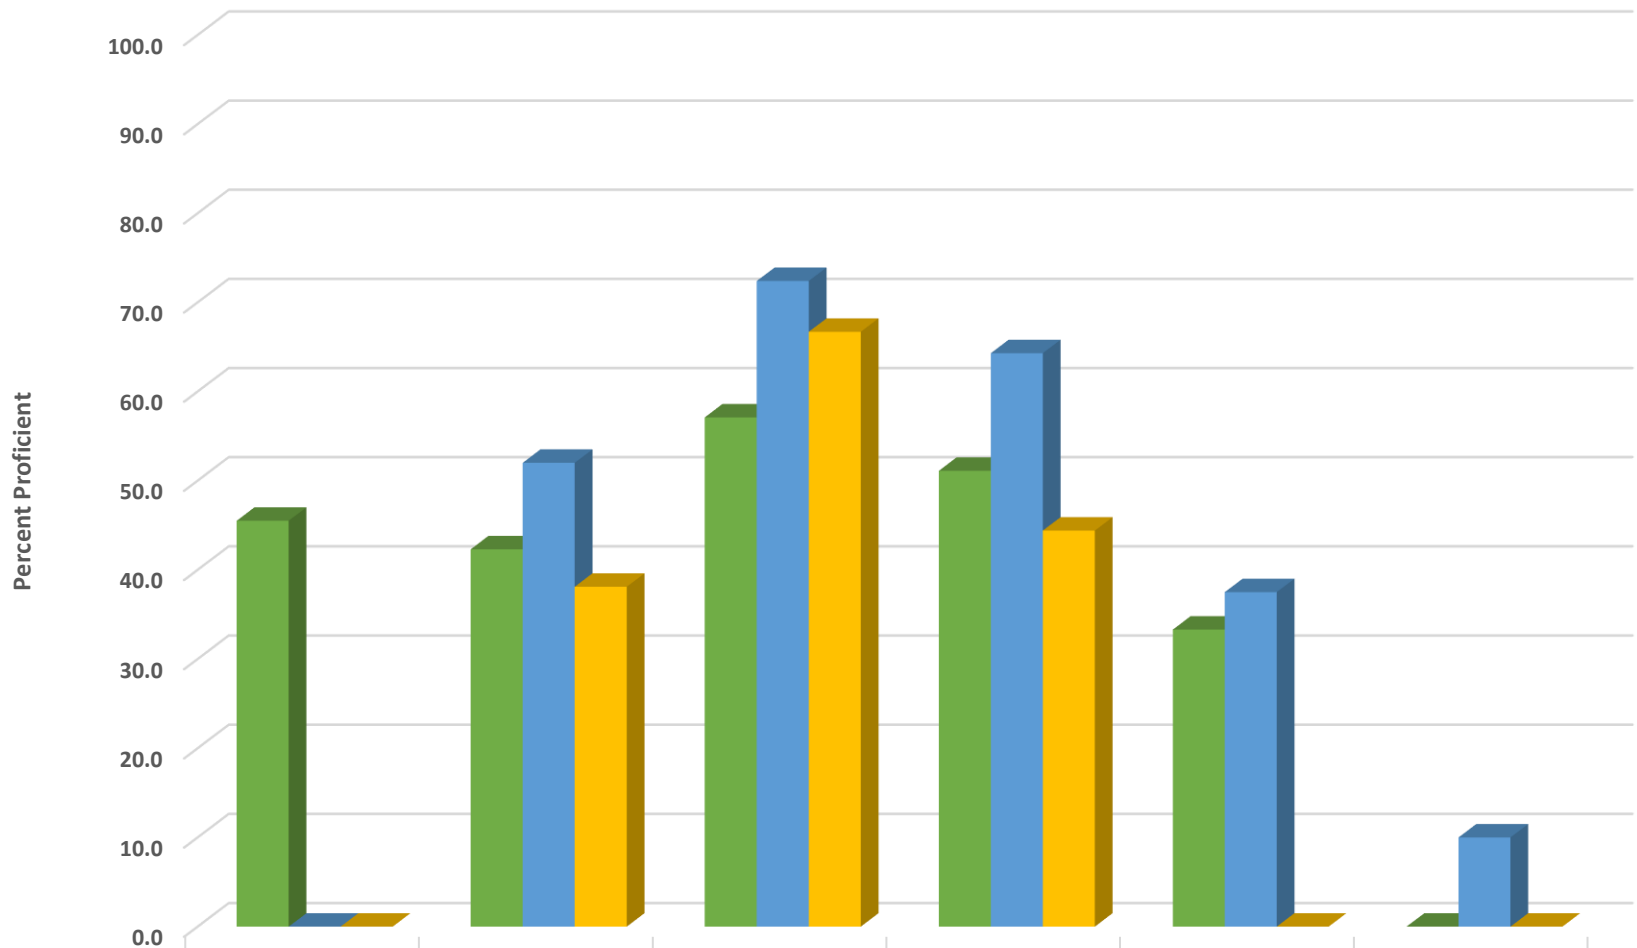

Ramseur Elementary Grade 3 ELA/Reading Percent Proficient by Subgroups

■	2017 prof pct	45.5	42.3	57.1	51.1	33.3	0.0
■	2018 prof pct	0.0	52.0	72.4	64.3	37.5	10.0
■	2019 prof pct	0.0	38.1	66.7	44.4	0.0	0.0