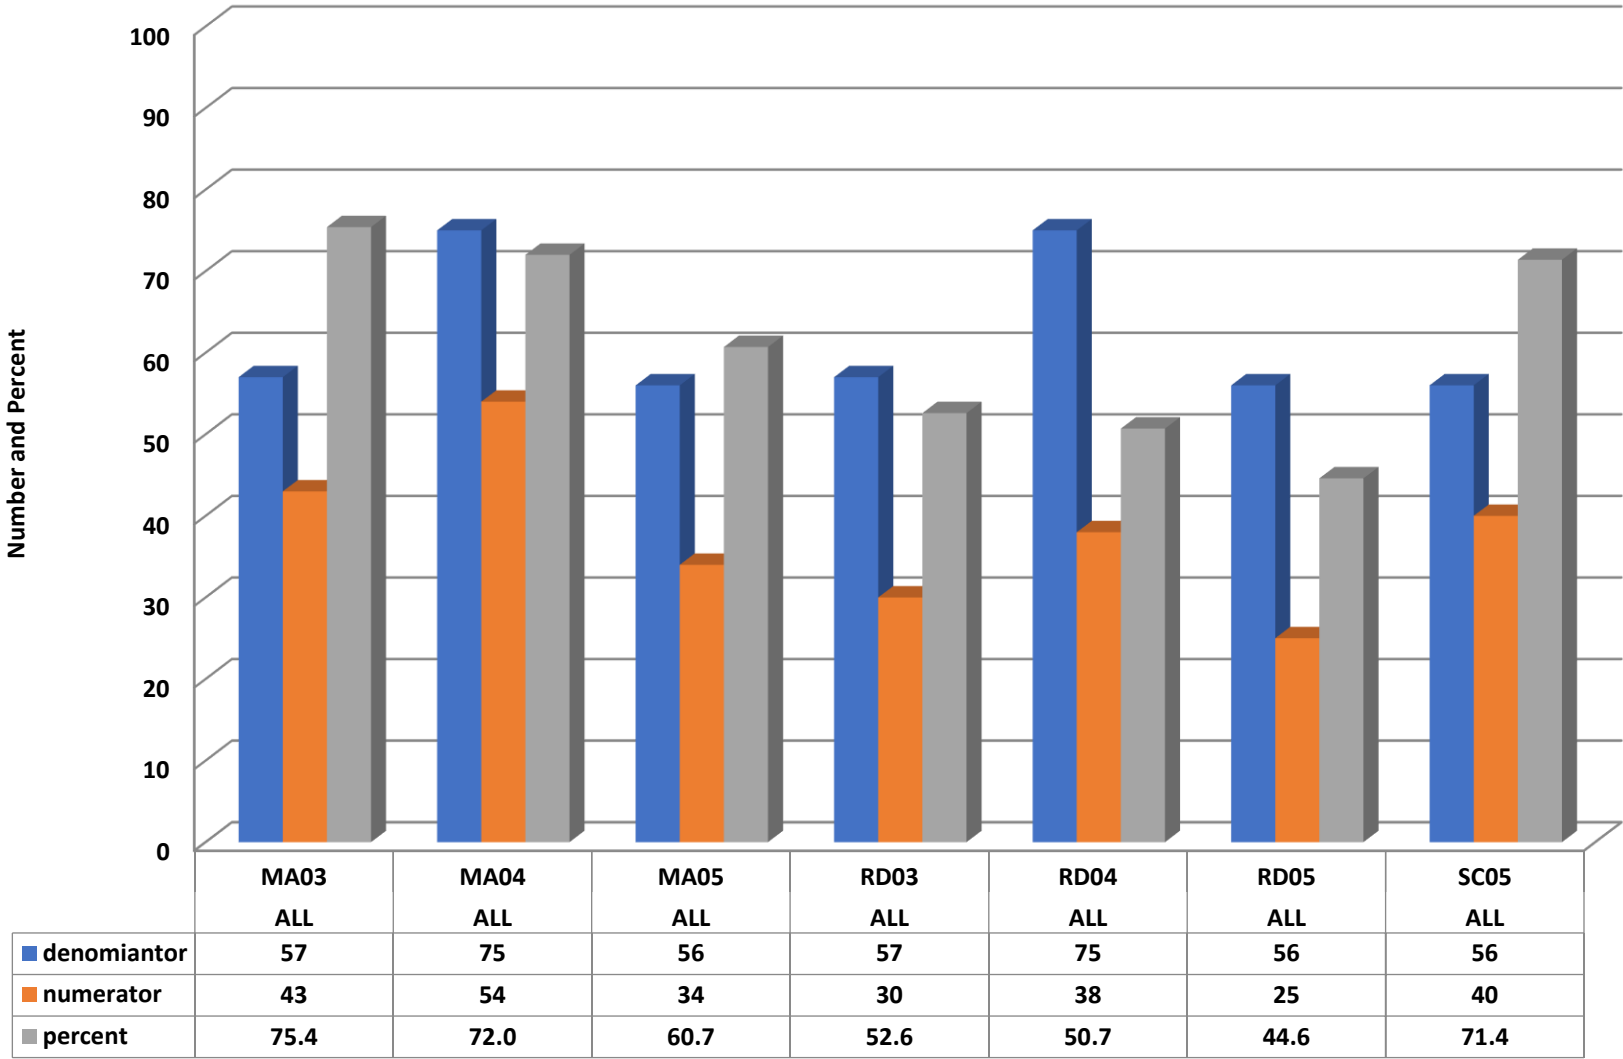

Ramseur Elementary School 2018-2019 Math, Reading, and Science GLP

Ramseur Elementary Grade 3-5 Math Percent Proficient by Subgroups

	BLCK	HISP	MULT	WHITE	EDS	LEP/ELS	SWD	AIG
2017 prof pct	48.6	58.1	71.4	65.7	60.0	36.0	13.0	100.0
2018 prof pct	34.6	70.6	85.7	75.0	65.7	61.7	11.1	100.0
2019 prof pct	56.0	68.8	50.0	77.6	65.8	54.1	16.7	100.0