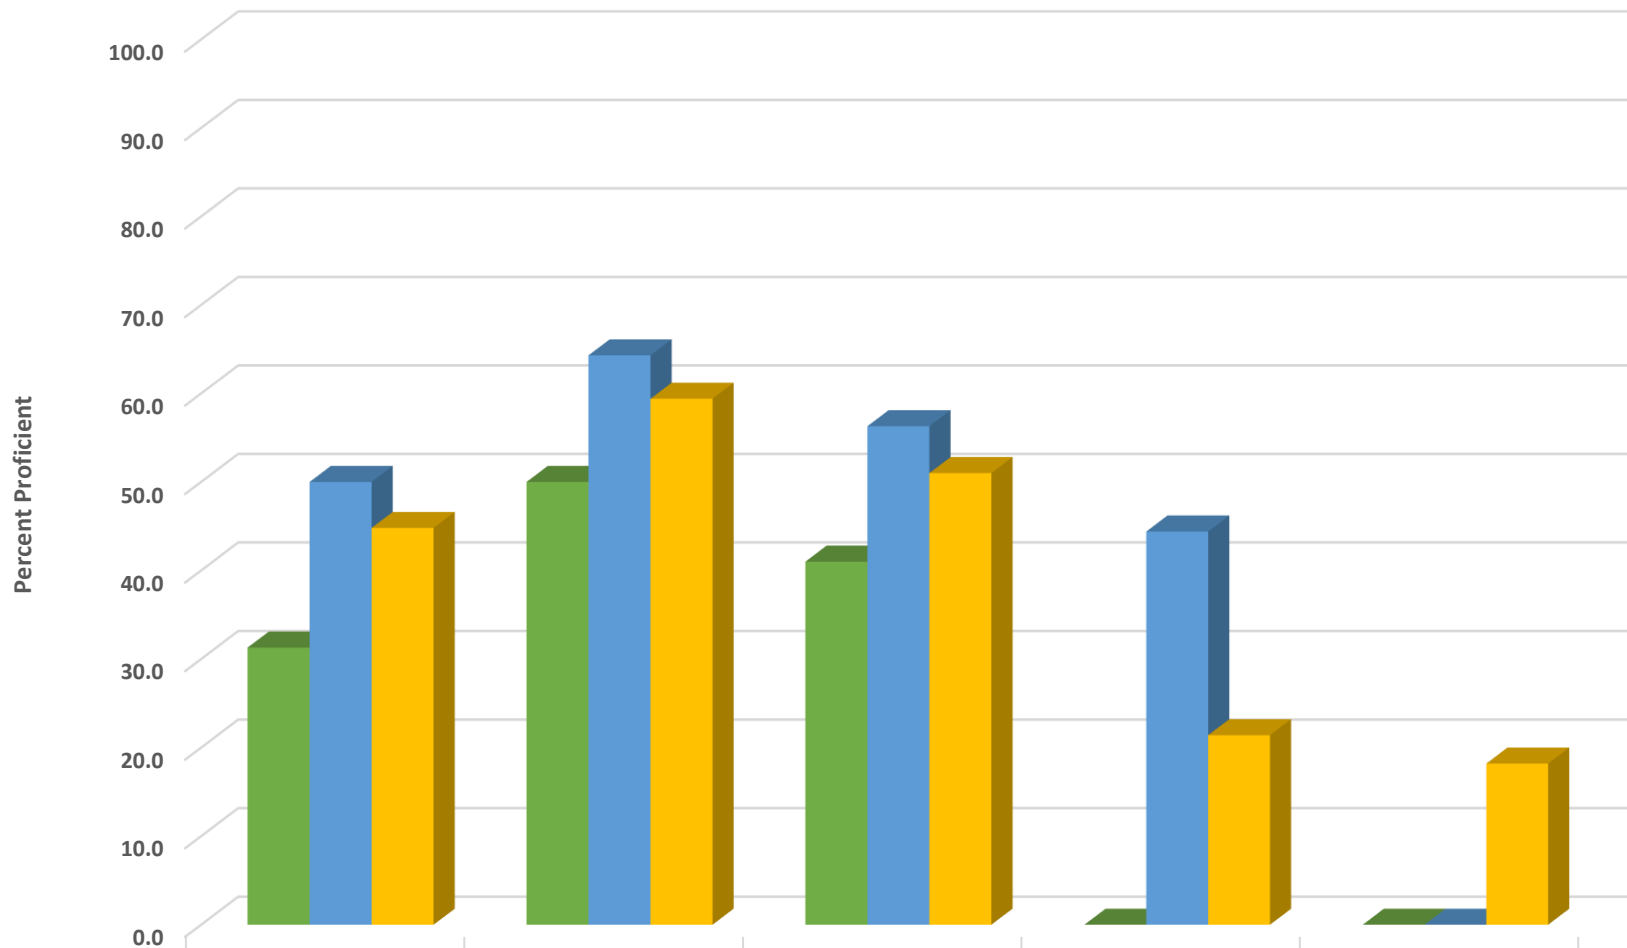

Ramseur Elementary Grade 4 ELA/Reading Percent Proficient by Subgroups

■	2017 prof pct	31.3	50.0	41.0	0.0	0.0
■	2018 prof pct	50.0	64.3	56.3	44.4	0.0
■	2019 prof pct	44.8	59.4	51.0	21.4	18.2