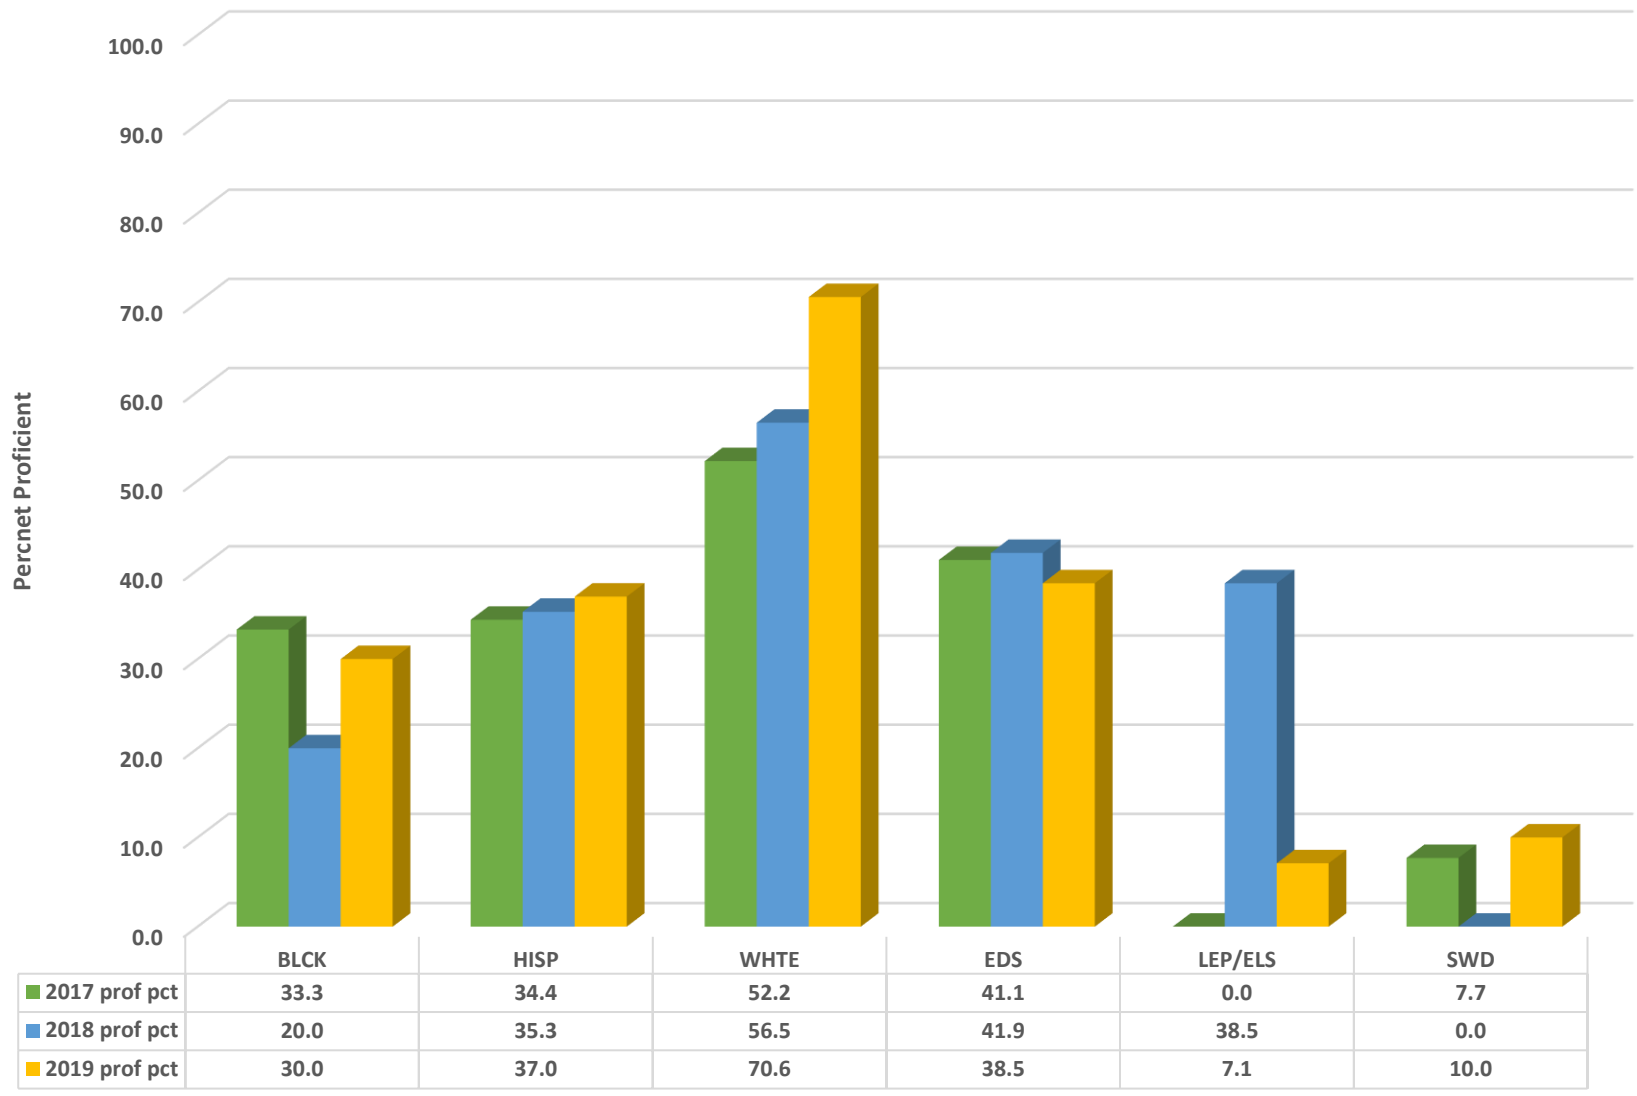

Ramseur Elementary Grade 5 ELA/Reading Percent Proficient by Subgroups