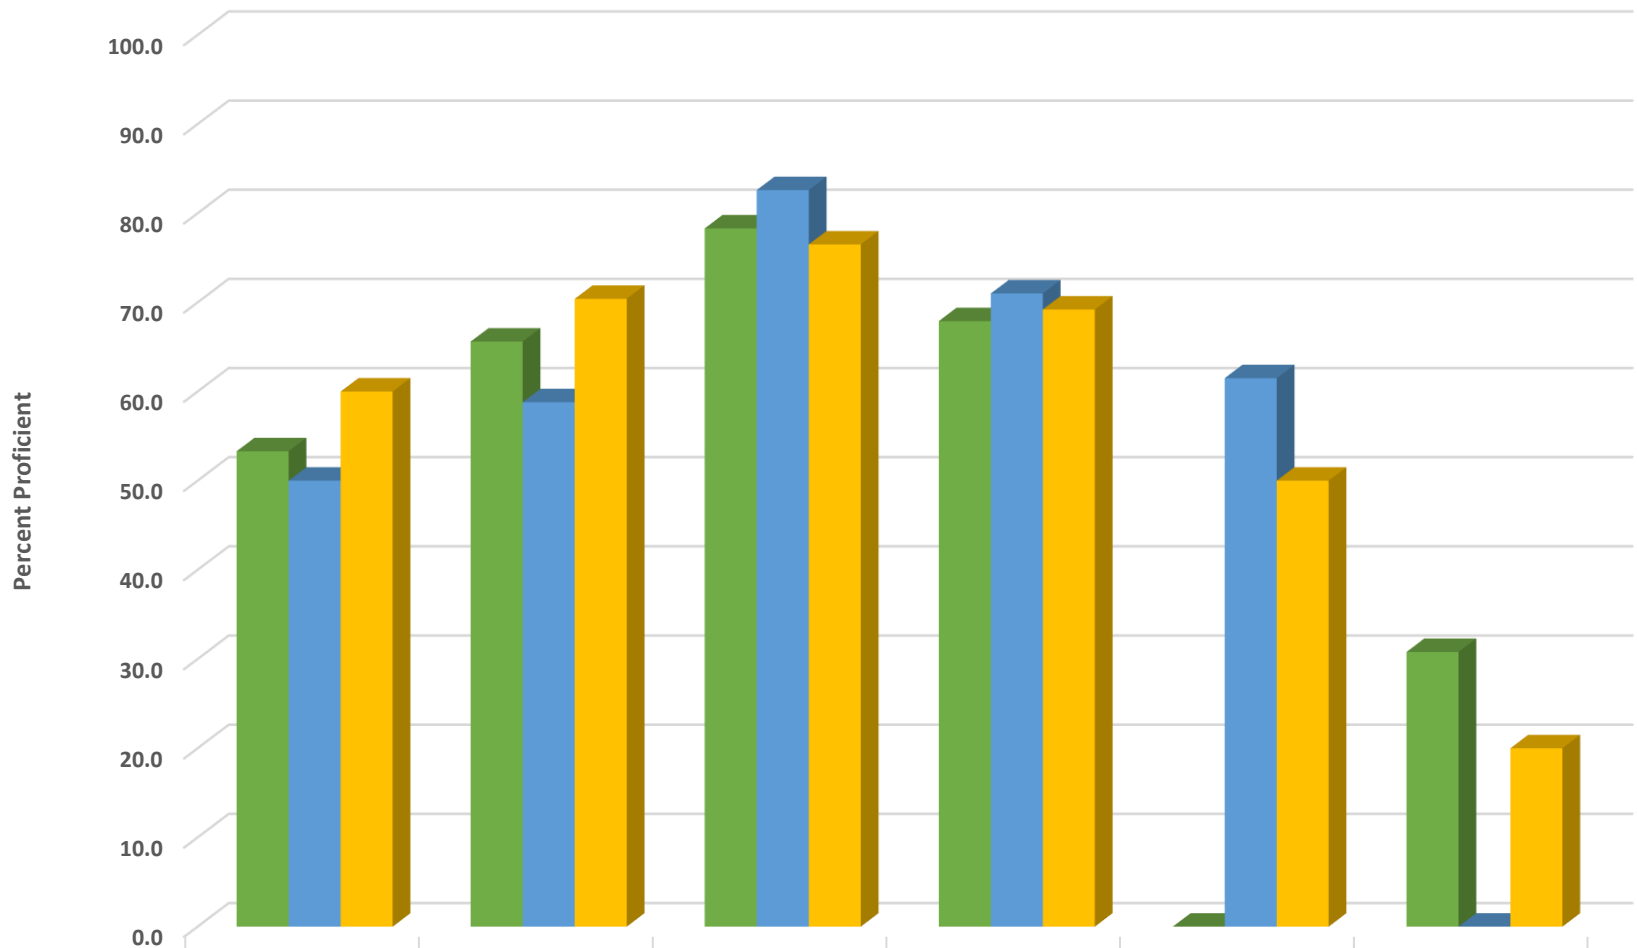

Ramseur Elementary Grade 5 Science Percent Proficient by Subgroups

■	2017 prof pct	53.3	65.6	78.3	67.9	0.0	30.8
■	2018 prof pct	50.0	58.8	82.6	71.0	61.5	0.0
■	2019 prof pct	60.0	70.4	76.5	69.2	50.0	20.0