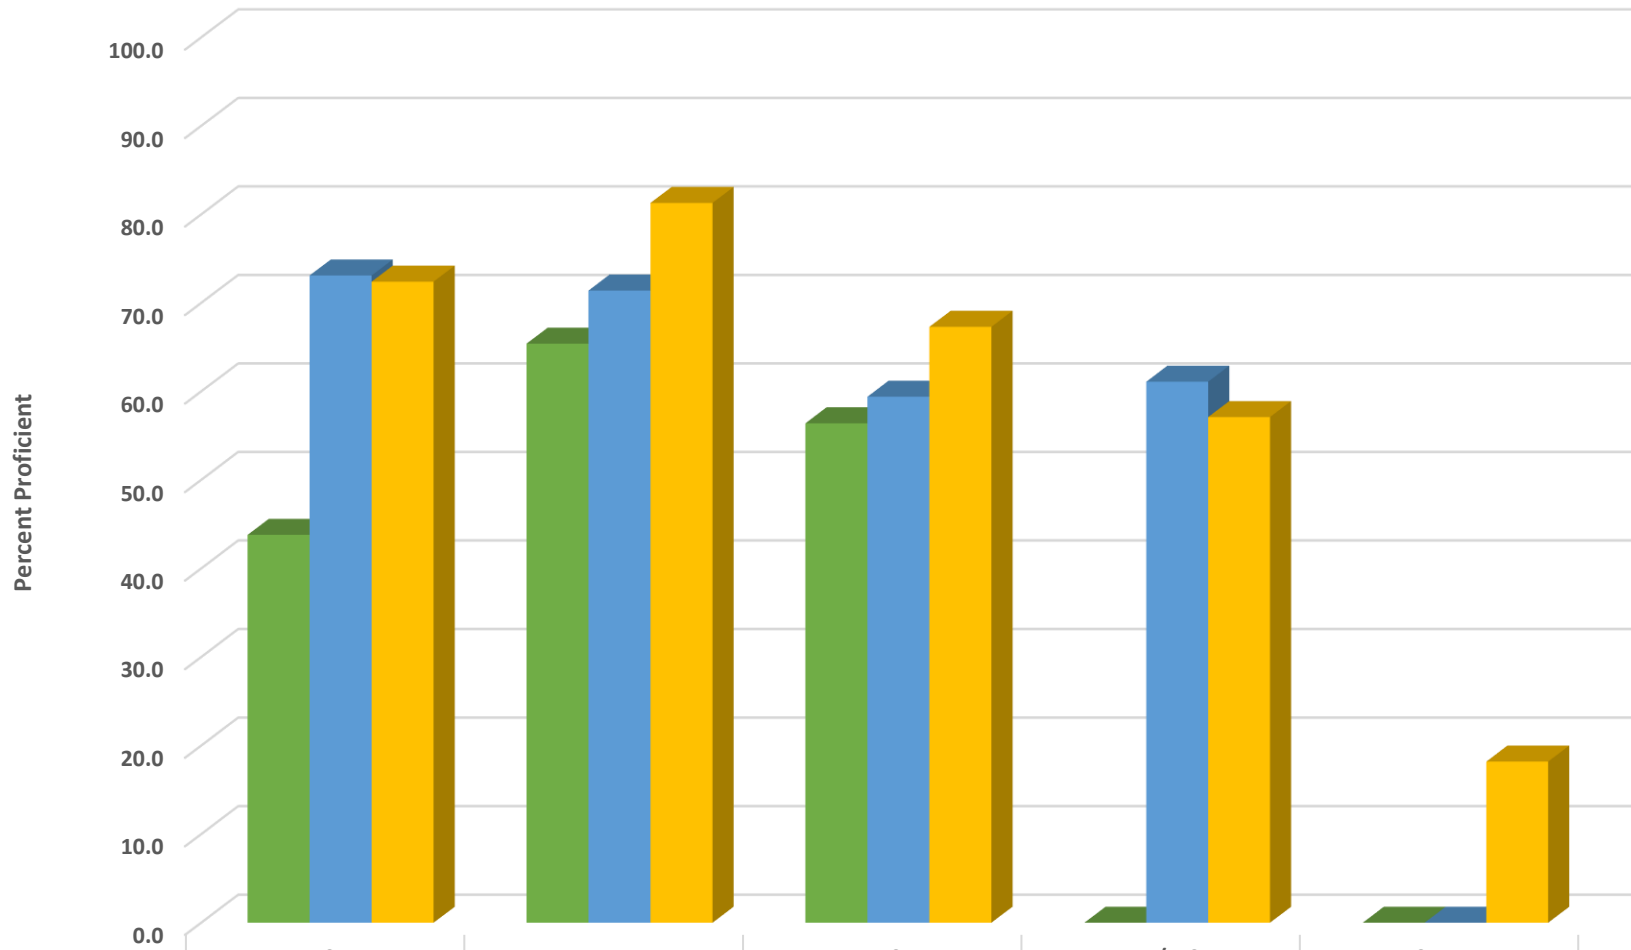

Ramseur Elementary Grade 4 Math Percent Proficient by Subgroups

■	2017 prof pct	43.8	65.4	56.4	0.0	0.0
■	2018 prof pct	73.1	71.4	59.4	61.1	0.0
■	2019 prof pct	72.4	81.3	67.3	57.1	18.2