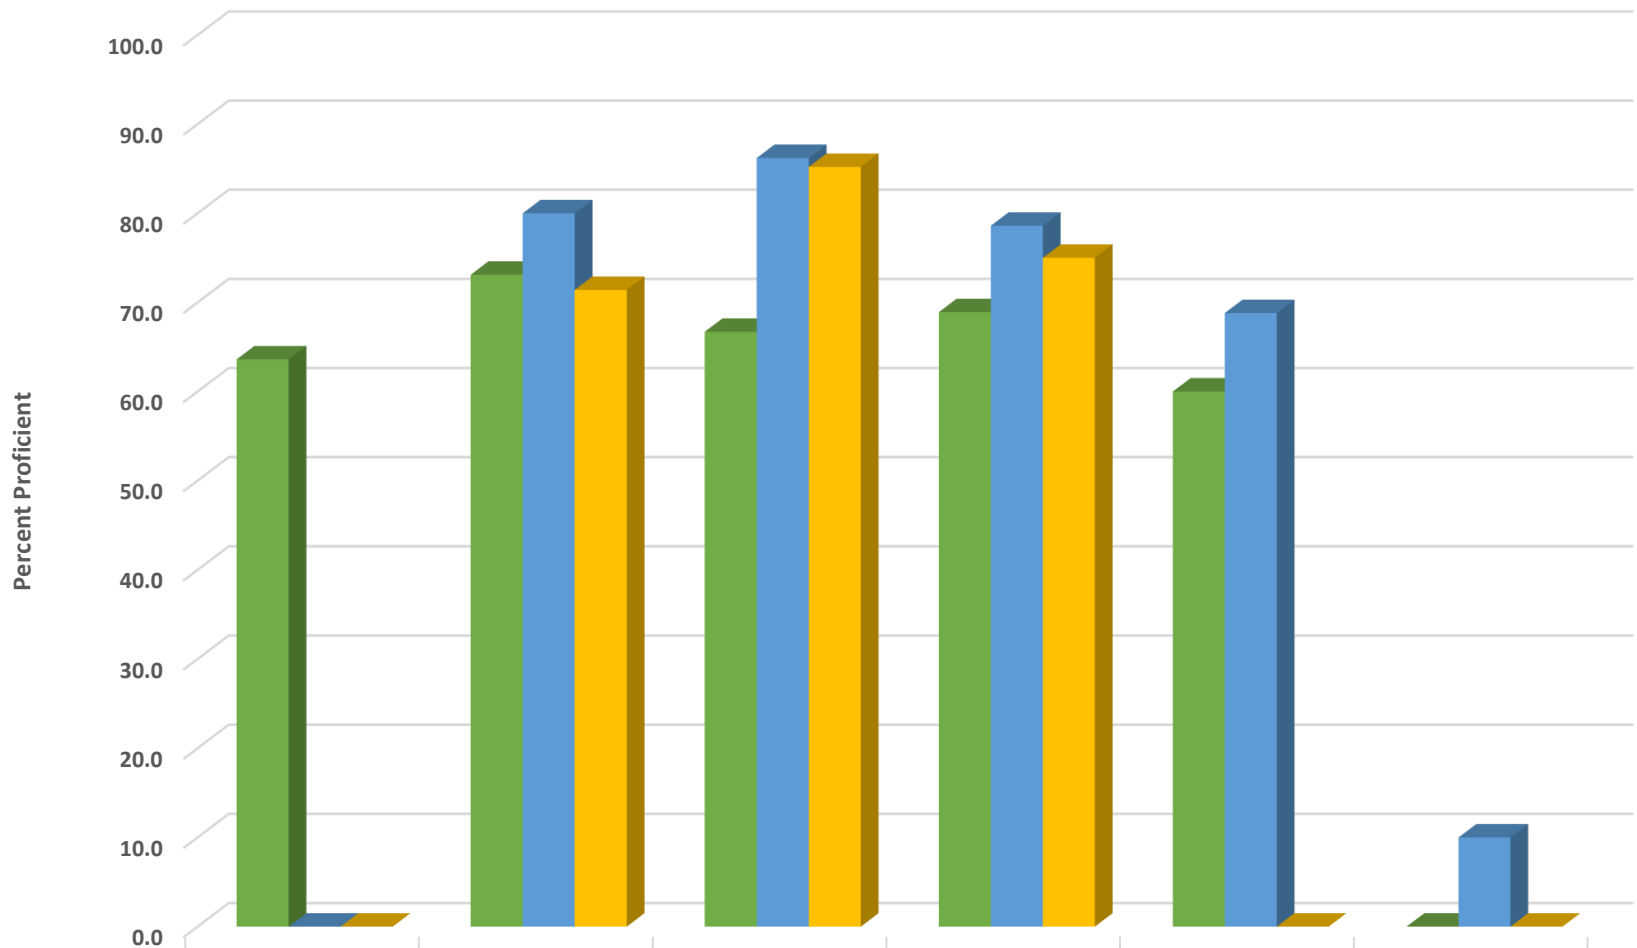

Ramseur Elementary Grade 3 Math Percent Proficient by Subgroups

	BLCK	HISP	WHITE	EDS	LEP/ELS	SWD
2017 prof pct	63.6	73.1	66.7	68.9	60.0	0.0
2018 prof pct	0.0	80.0	86.2	78.6	68.8	10.0
2019 prof pct	0.0	71.4	85.2	75.0	0.0	0.0