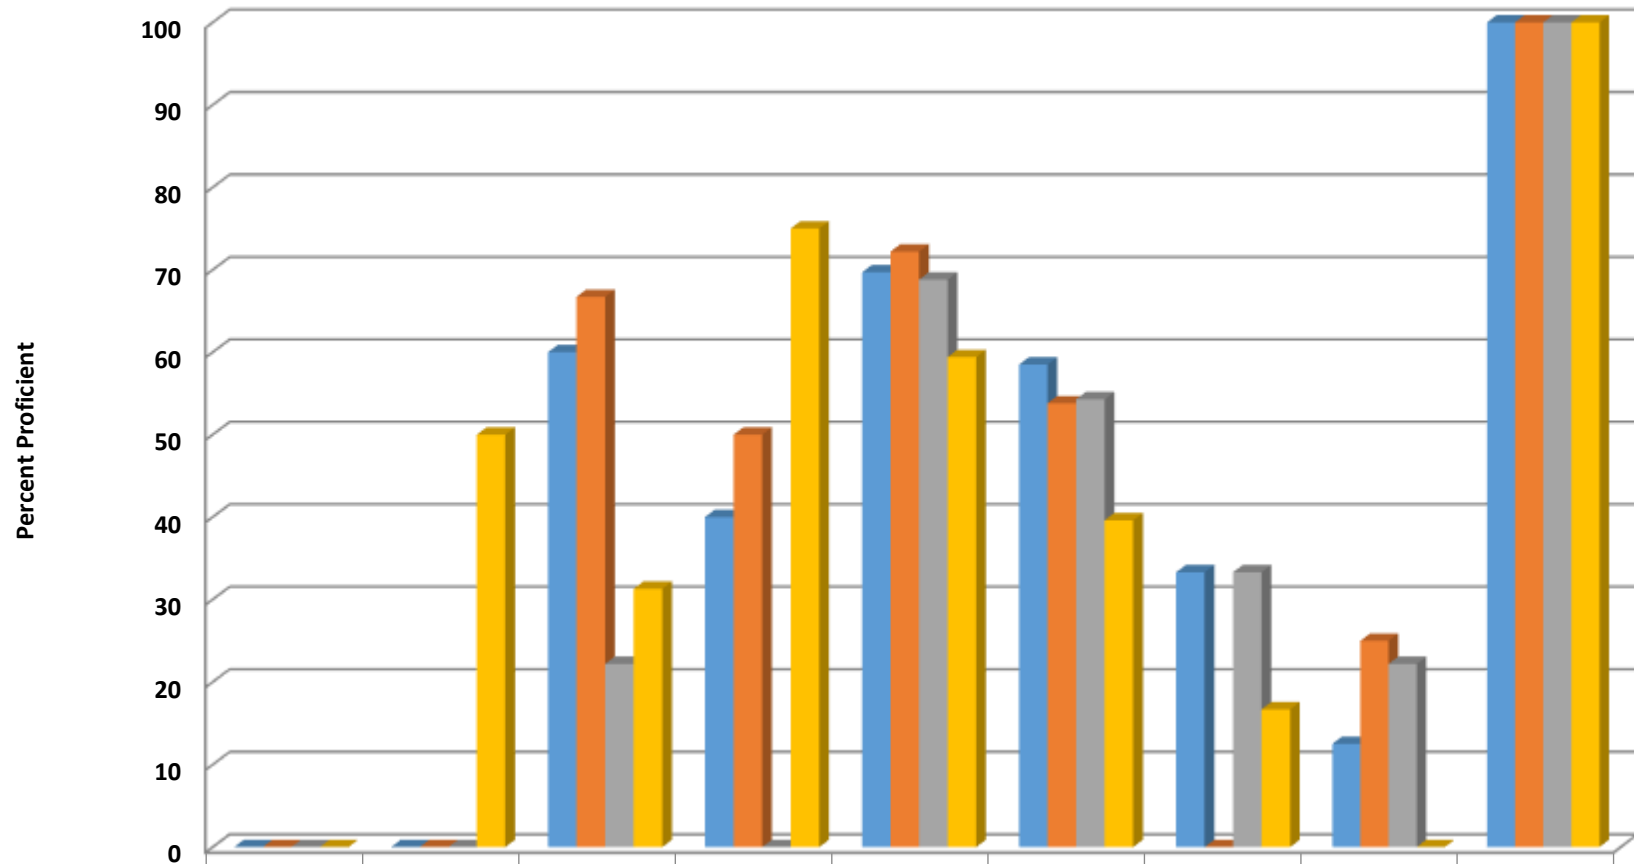

New Market Elementary Grade 4 Reading Percent Proficient by Subgroups

	AMIN	BLCK	HISP	MULT	WHITE	EDS	LEP	SWD	AIG
■ 2014 prof pct	0	0	60	40	69.7	58.5	33.3	12.5	100
■ 2015 prof pct	0	0	66.7	50	72.2	53.8	0	25	100
■ 2016 prof pct	0	0	22.2	0	68.8	54.3	33.3	22.2	100
■ 2017 prof pct	0	50	31.3	75	59.4	39.6	16.7	0	100