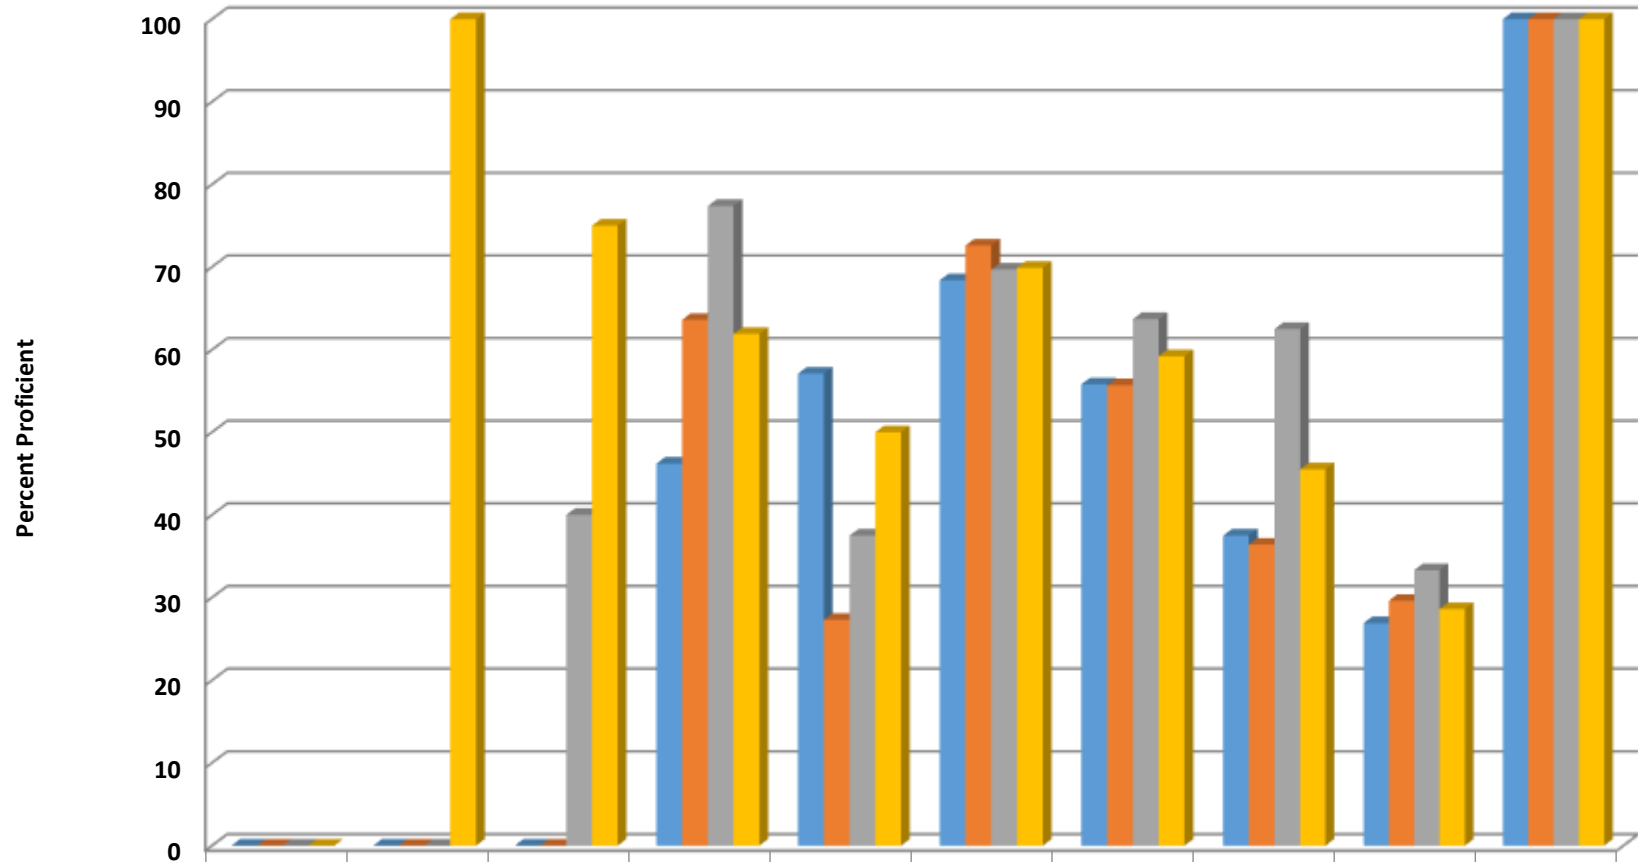

New Market Elementary 2016-2017 Math, Reading, and Science GLP

New Market Elementary Grades 3-5 Math Percent Proficient by Subgroups

	AMIN	ASIA	BLCK	HISP	MULT	WHITE	EDS	LEP	SWD	AIG
2014 prof pct	0	0	0	46.2	57.1	68.4	55.8	37.5	26.9	100
2015 prof pct	0	0	0	63.6	27.3	72.6	55.7	36.4	29.6	100
2016 prof pct	0	0	40	77.4	37.5	69.7	63.7	62.5	33.3	100
2017 prof pct	0	100	75	61.9	50	69.9	59.2	45.5	28.6	100