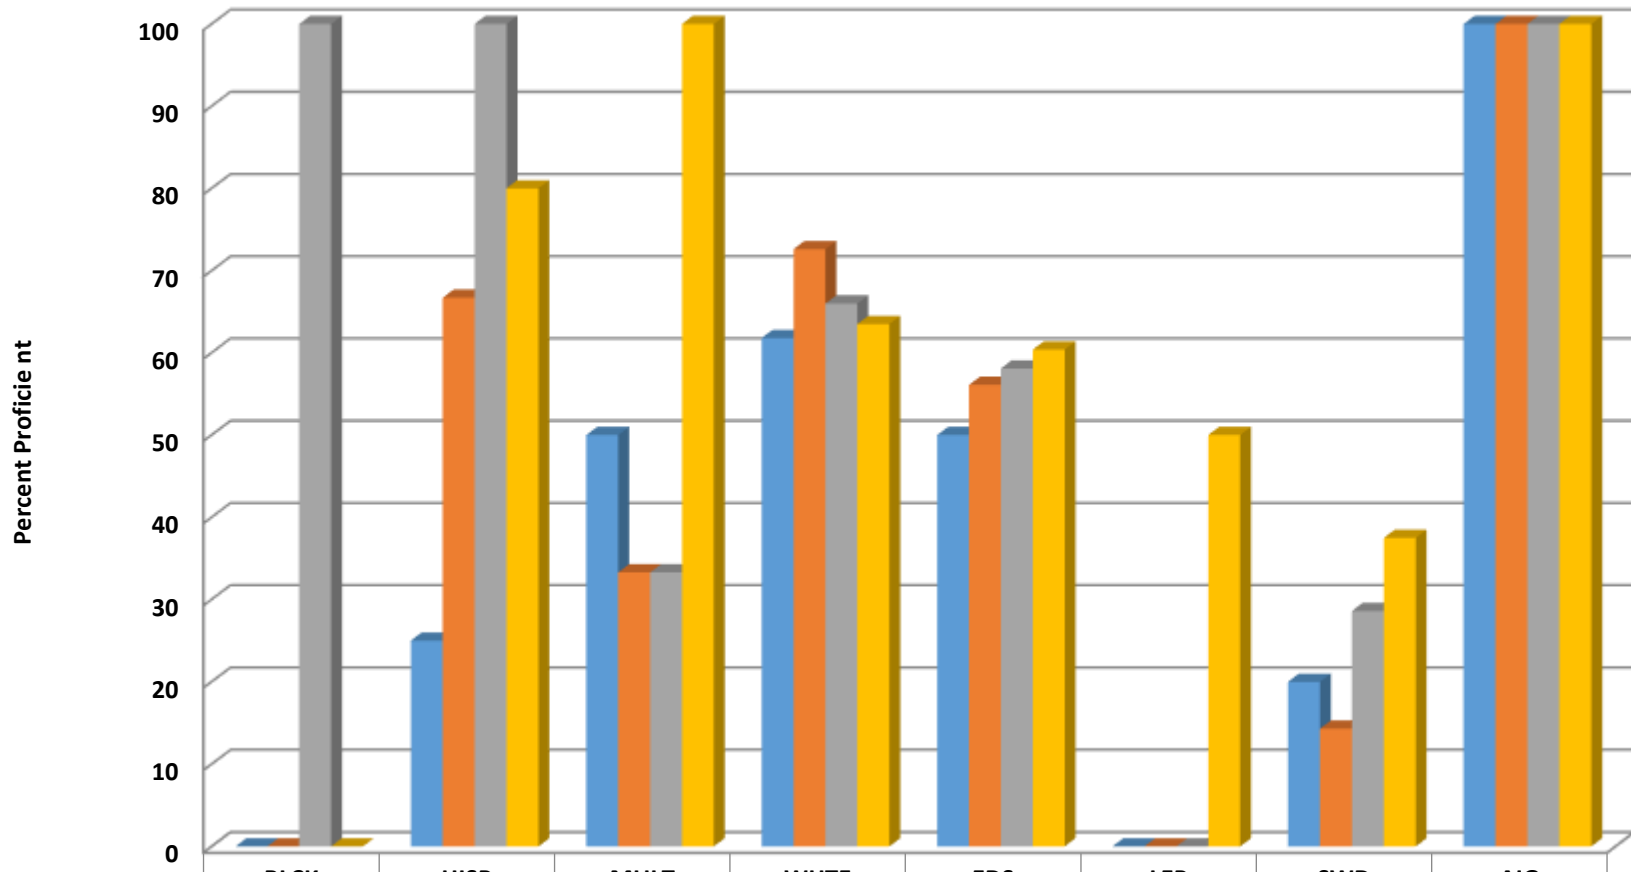

New Market Elementary Grade 5 Math Percent Proficient by Subgroups

	BLCK	HISP	MULT	WHITE	EDS	LEP	SWD	AIG
2014 prof pct	0	25	50	61.8	50	0	20	100
2015 prof pct	0	66.7	33.3	72.6	56.1	0	14.3	100
2016 prof pct	100	100	33.3	66	58.1	0	28.6	100
2017 prof pct	0	80	100	63.5	60.4	50	37.5	100