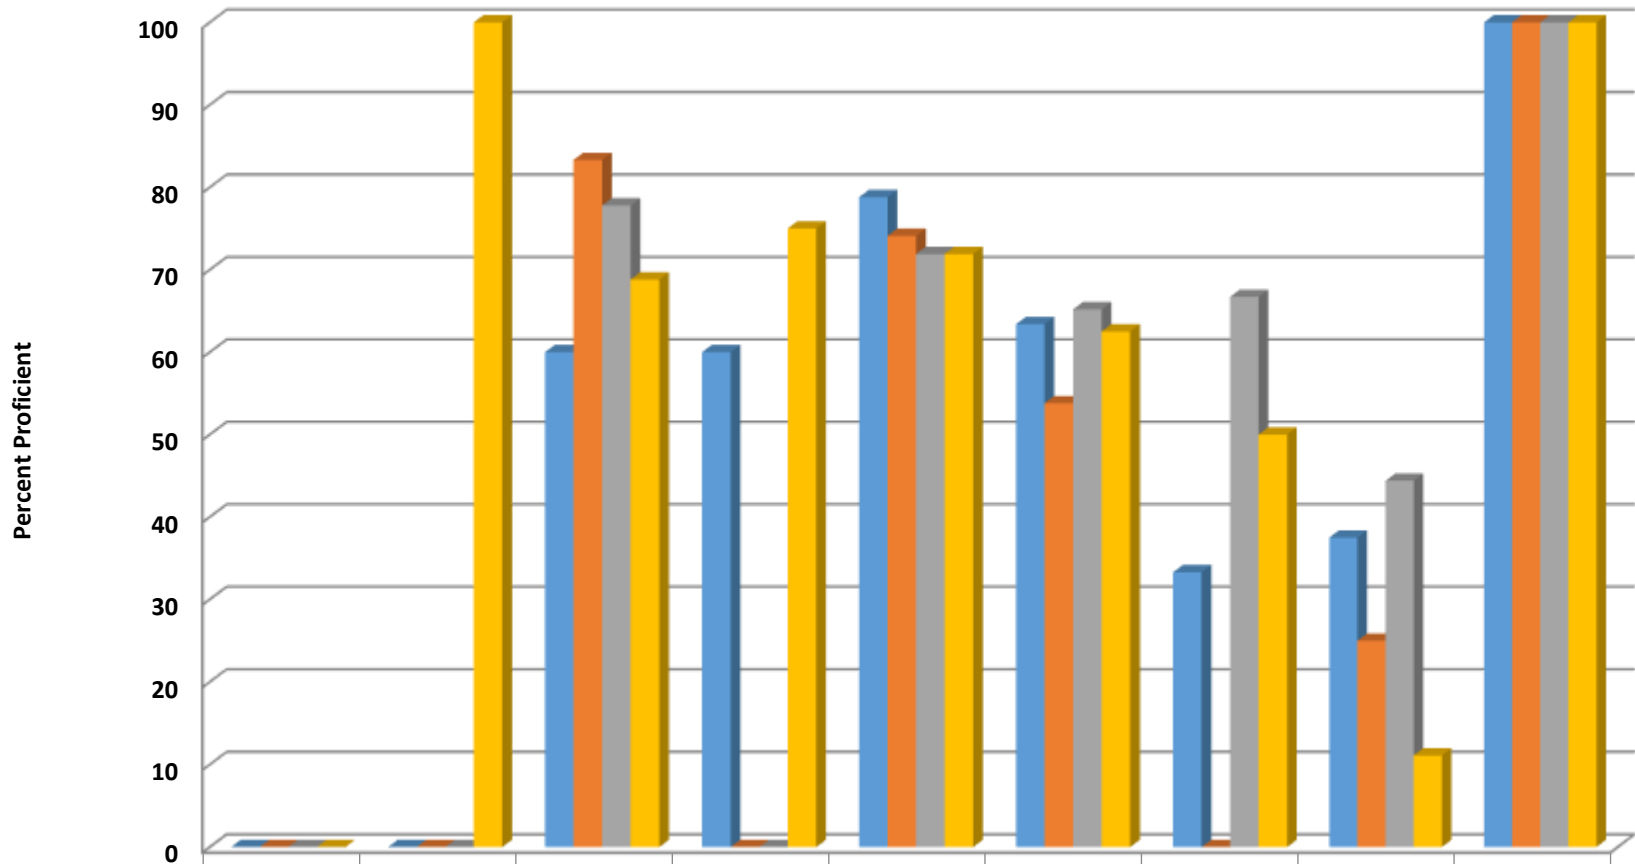

New Market Elementary Grade 4 Math Percent Proficient by Subgroups

	AMIN	BLCK	HISP	MULT	WHITE	EDS	LEP	SWD	AIG
■ 2014 prof pct	0	0	60	60	78.8	63.4	33.3	37.5	100
■ 2015 prof pct	0	0	83.3	0	74.1	53.8	0	25	100
■ 2016 prof pct	0	0	77.8	0	71.9	65.2	66.7	44.4	100
■ 2017 prof pct	0	100	68.8	75	71.9	62.5	50	11.1	100