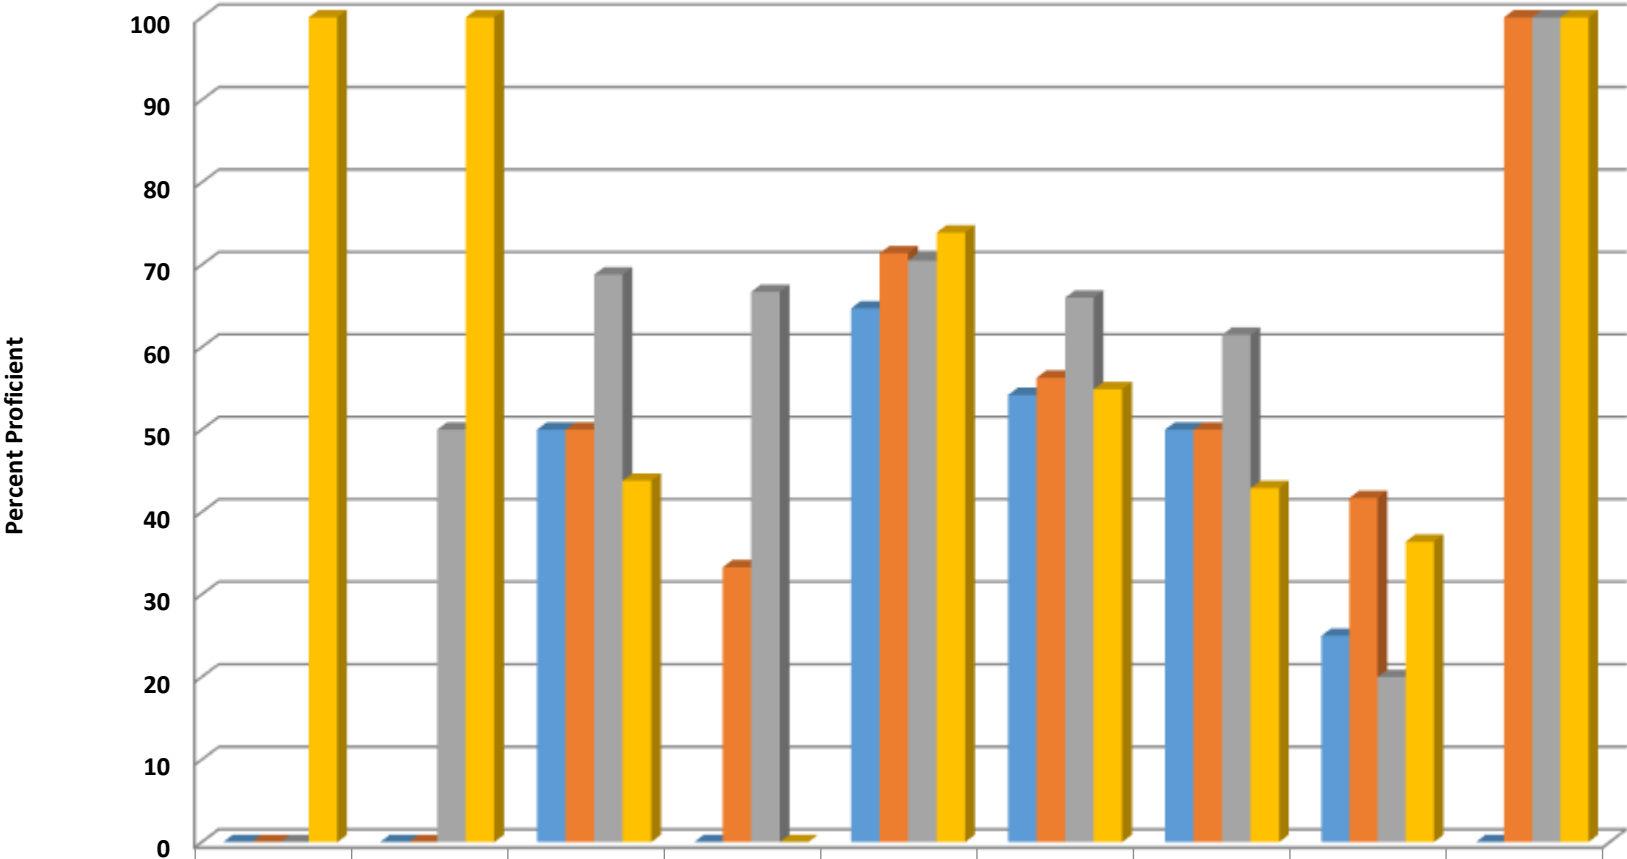

New Market Elementary Grade 3 Math Percent Proficient by Subgroup

	ASIA	BLCK	HISP	MULT	WHITE	EDS	LEP	SWD	AIG
■ 2014 prof pct	0	0	50	0	64.7	54.2	50	25	0
■ 2015 prof pct	0	0	50	33.3	71.4	56.3	50	41.7	100
■ 2016 prof pct	0	50	68.8	66.7	70.5	66	61.5	20	100
■ 2017 prof pct	100	100	43.8	0	73.9	54.9	42.9	36.4	100