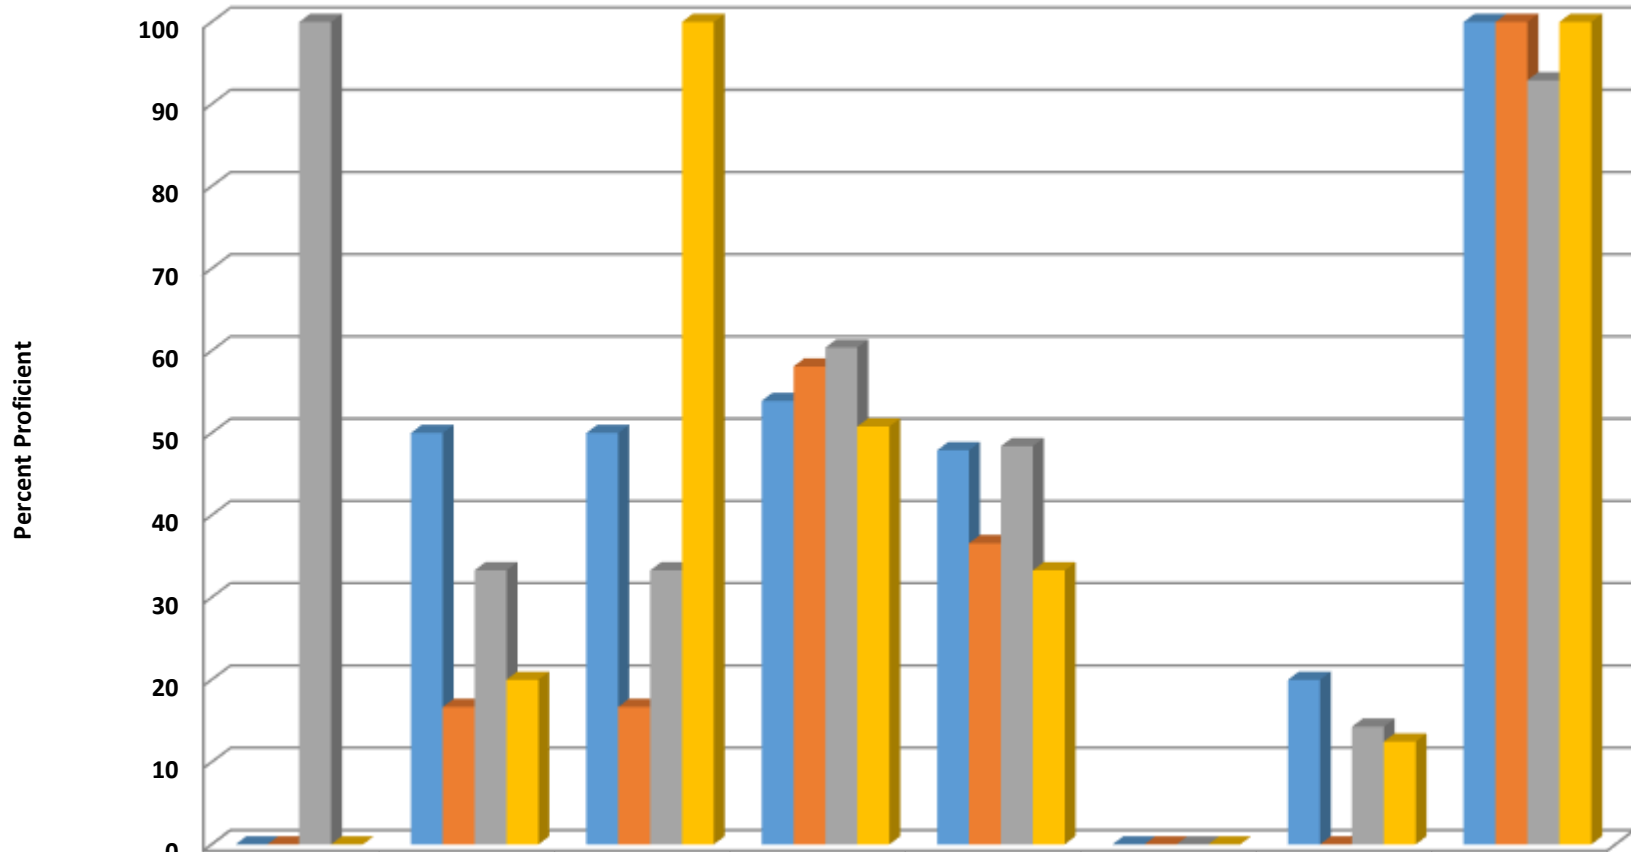

New Market Elementary Grade 5 Reading Percent Proficient by Subgroups

	BLCK	HISP	MULT	WHITE	EDS	LEP	SWD	AIG
■ 2014 prof pct	0	50	50	53.9	47.9	0	20	100
■ 2015 prof pct	0	16.7	16.7	58.1	36.6	0	0	100
■ 2016 prof pct	100	33.3	33.3	60.4	48.4	0	14.3	92.9
■ 2017 prof pct	0	20	100	50.8	33.3	0	12.5	100