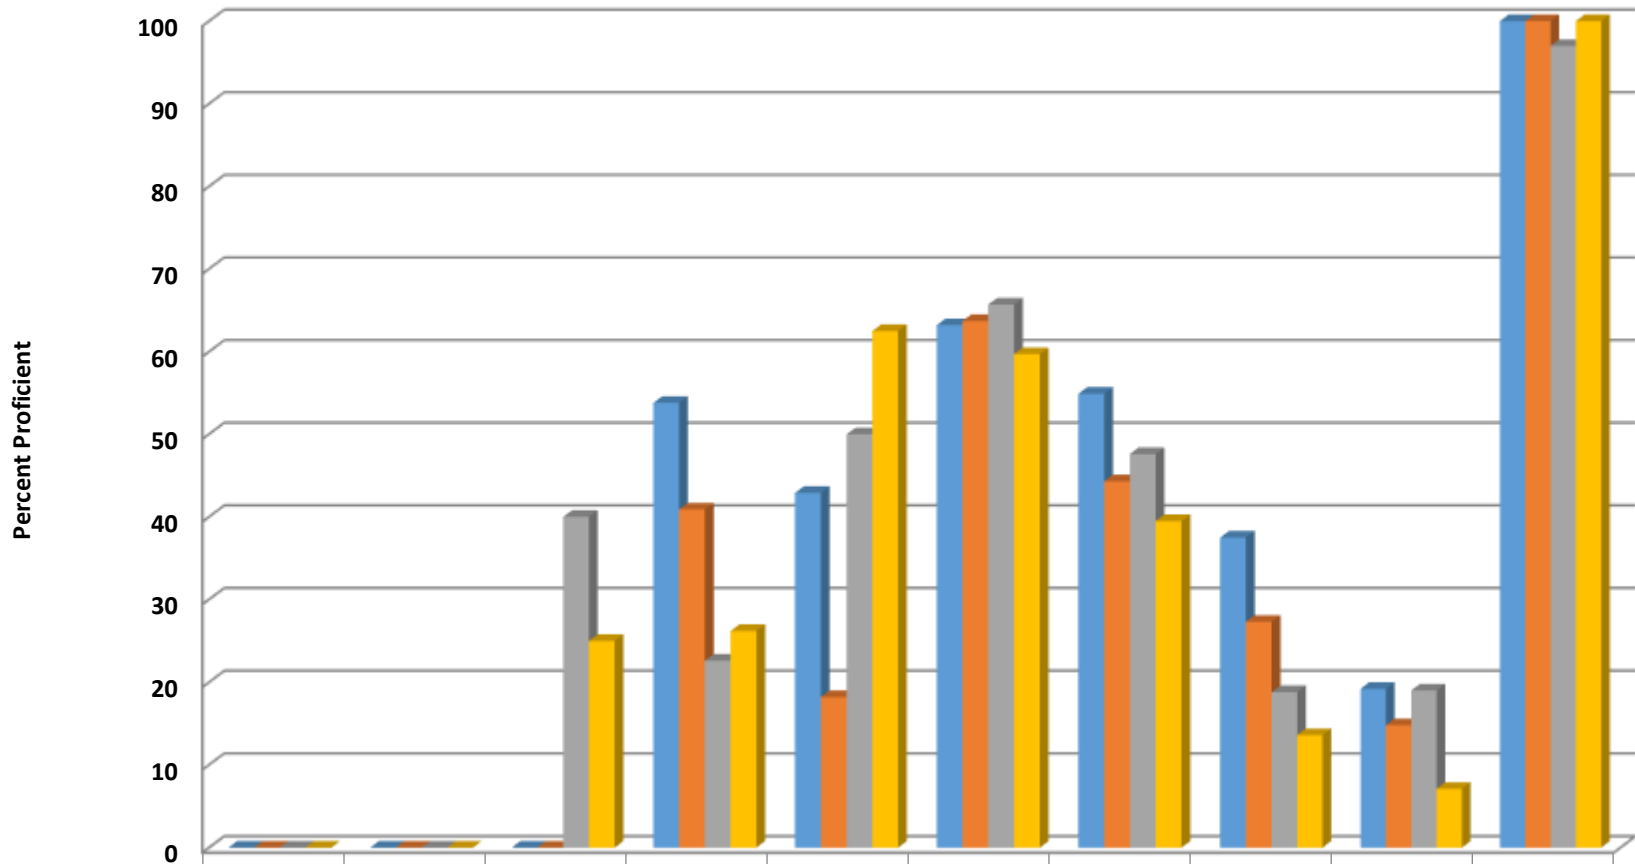

New Market Elementary Grade 3-5 Reading Percent Proficient by Subgroups

	AMIN	ASIA	BLCK	HISP	MULT	WHITE	EDS	LEP	SWD	AIG
■ 2014 prof pct	0	0	0	53.8	42.9	63.2	54.9	37.5	19.2	100
■ 2015 prof pct	0	0	0	40.9	18.2	63.7	44.3	27.3	14.8	100
■ 2016 prof pct	0	0	40	22.6	50	65.7	47.6	18.8	19	97
■ 2017 prof pct	0	0	25	26.2	62.5	59.7	39.5	13.6	7.1	100