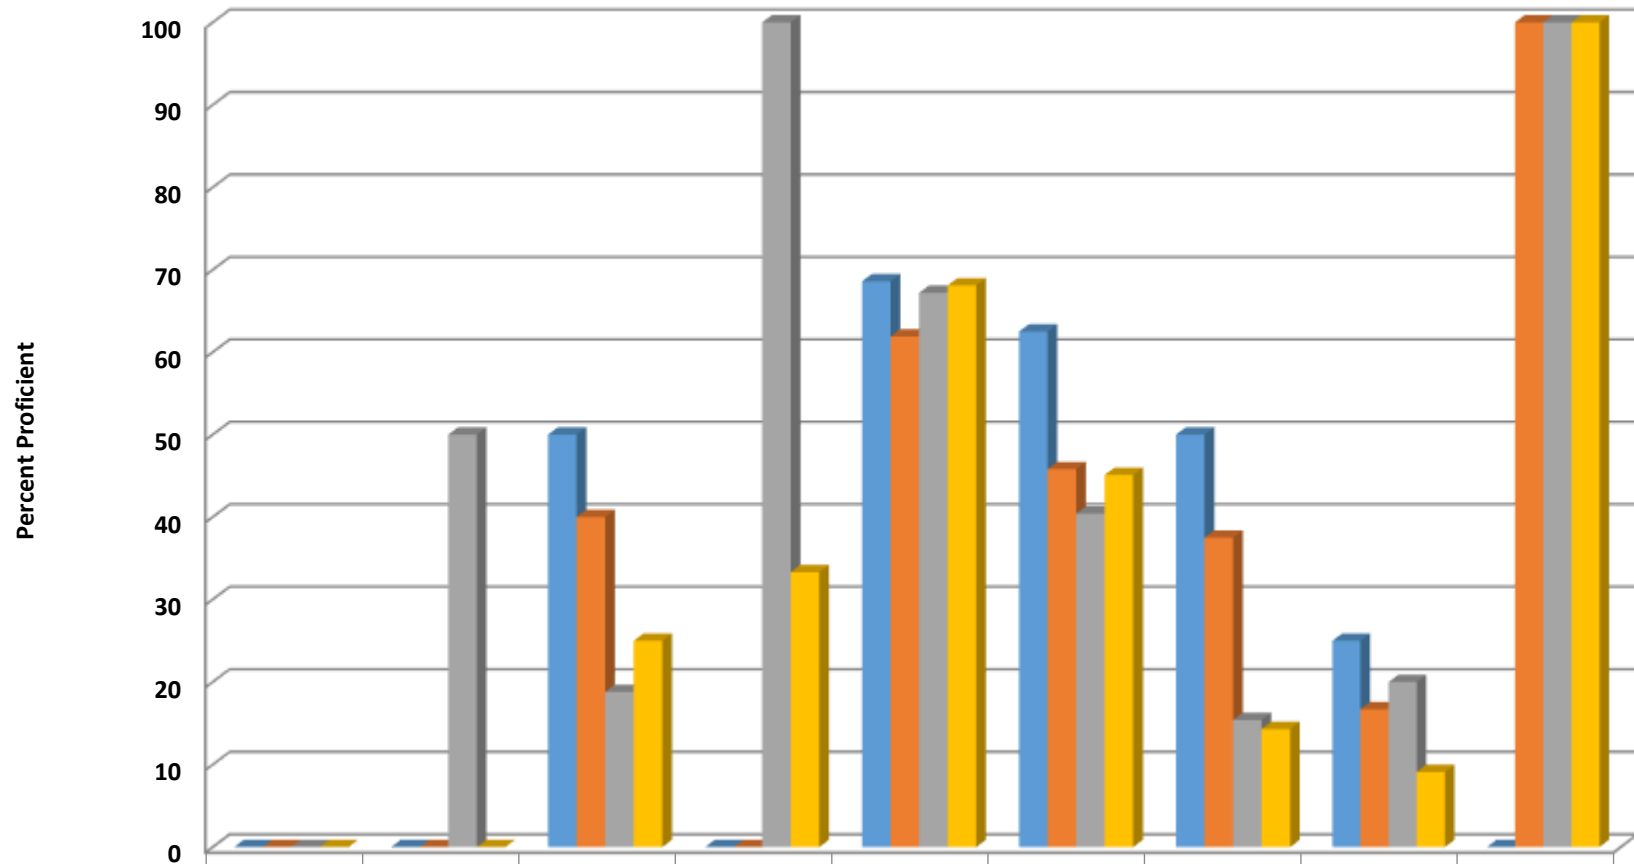

New Market Elementary Grade 3 Reading Percent Proficient by Subgroups

	ASIA	BLCK	HISP	MULT	WHITE	EDS	LEP	SWD	AIG
■ 2014 prof pct	0	0	50	0	68.6	62.5	50	25	0
■ 2015 prof pct	0	0	40	0	61.9	45.8	37.5	16.7	100
■ 2016 prof pct	0	50	18.8	100	67.2	40.4	15.4	20	100
■ 2017 prof pct	0	0	25	33.3	68.1	45.1	14.3	9.1	100