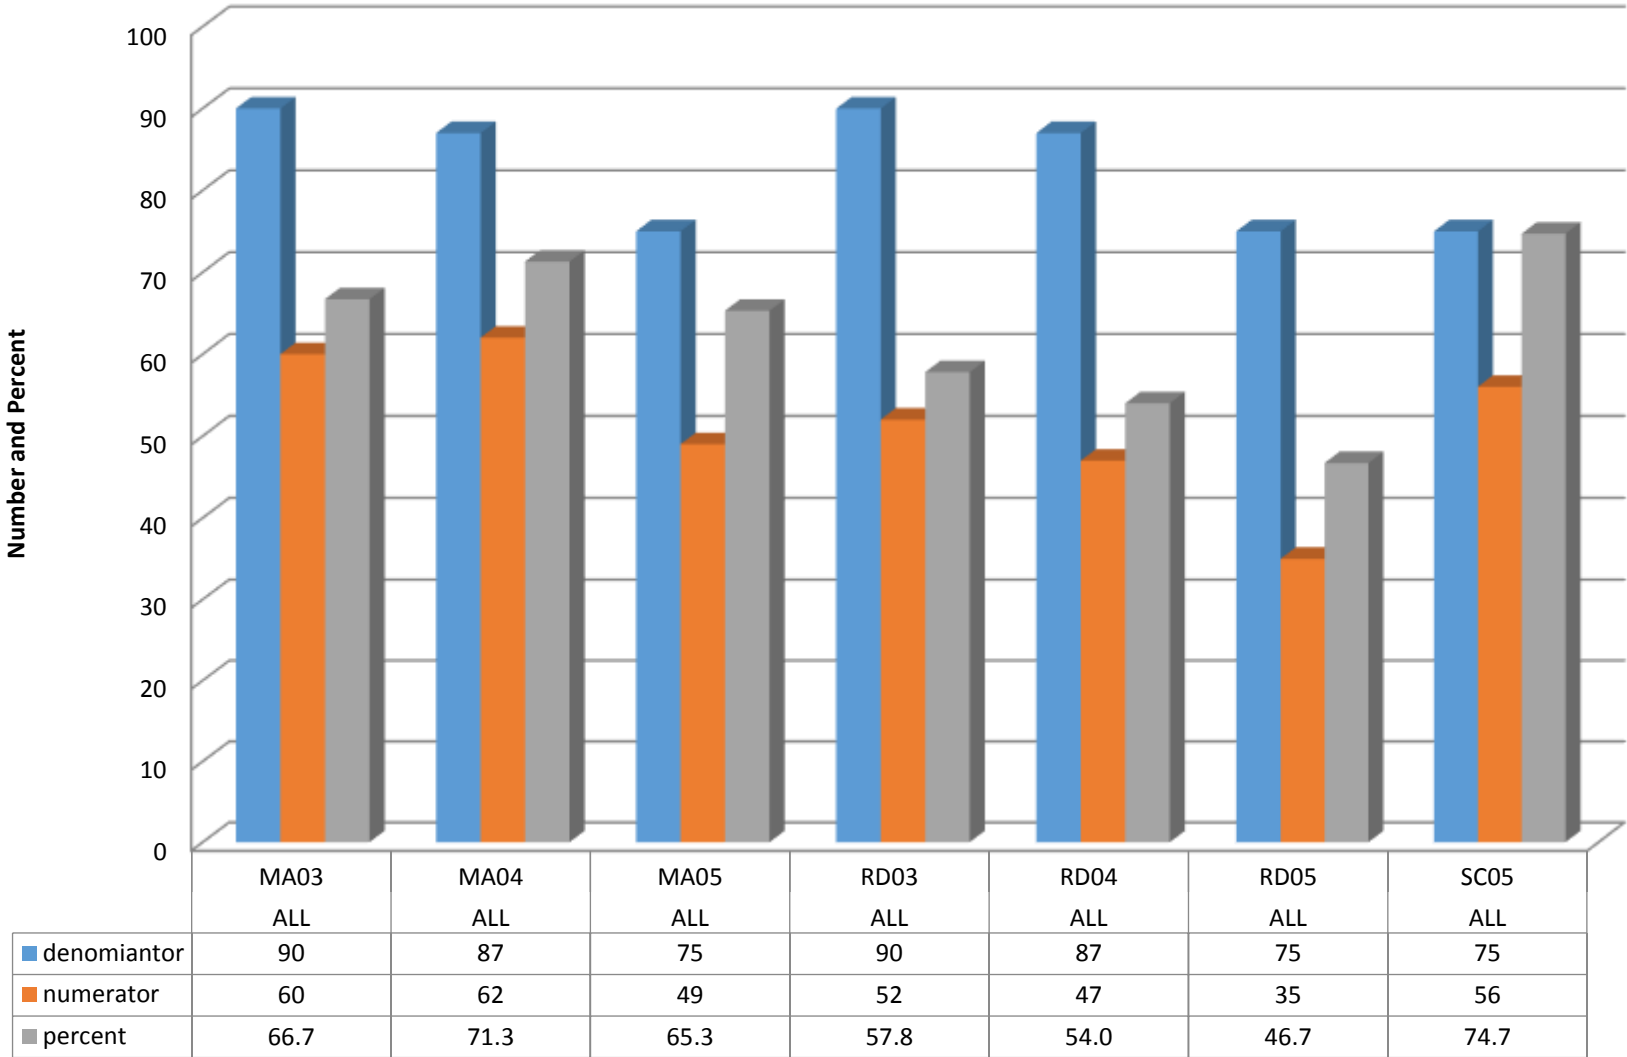

New Market Elementary 2016-2017 Math, Reading, and Science GLP

New Market Elementary Grades 3-5 Math Percent Proficient by Subgroups

	AMIN	ASIA	BLCK	HISP	MULT	WHITE	EDS	LEP	SWD	AIG
2014 prof pct	0	0	0	46.2	57.1	68.4	55.8	37.5	26.9	100
2015 prof pct	0	0	0	63.6	27.3	72.6	55.7	36.4	29.6	100
2016 prof pct	0	0	40	77.4	37.5	69.7	63.7	62.5	33.3	100
2017 prof pct	0	100	75	61.9	50	69.9	59.2	45.5	28.6	100