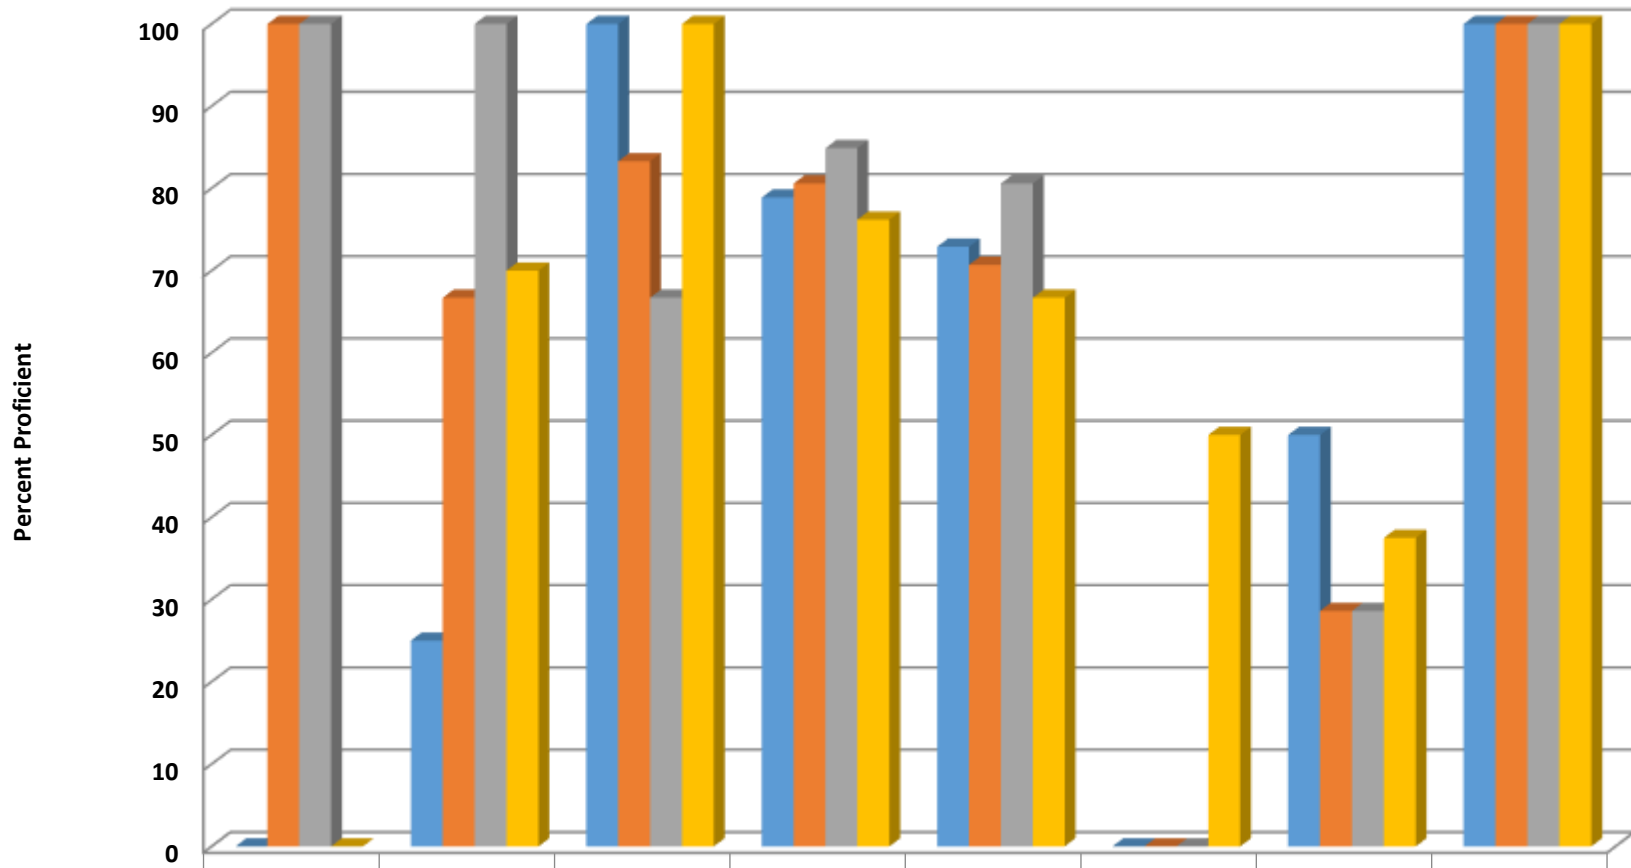

New Market Elementary Grade 5 Science Percent Proficient by Subgroups

	BLCK	HISP	MULT	WHITE	EDS	LEP	SWD	AIG
2014 prof pct	0	25	100	78.9	72.9	0	50	100
2015 prof pct	100	66.7	83.3	80.6	70.7	0	28.6	100
2016 prof pct	100	100	66.7	84.9	80.6	0	28.6	100
2017 prof pct	0	70	100	76.2	66.7	50	37.5	100