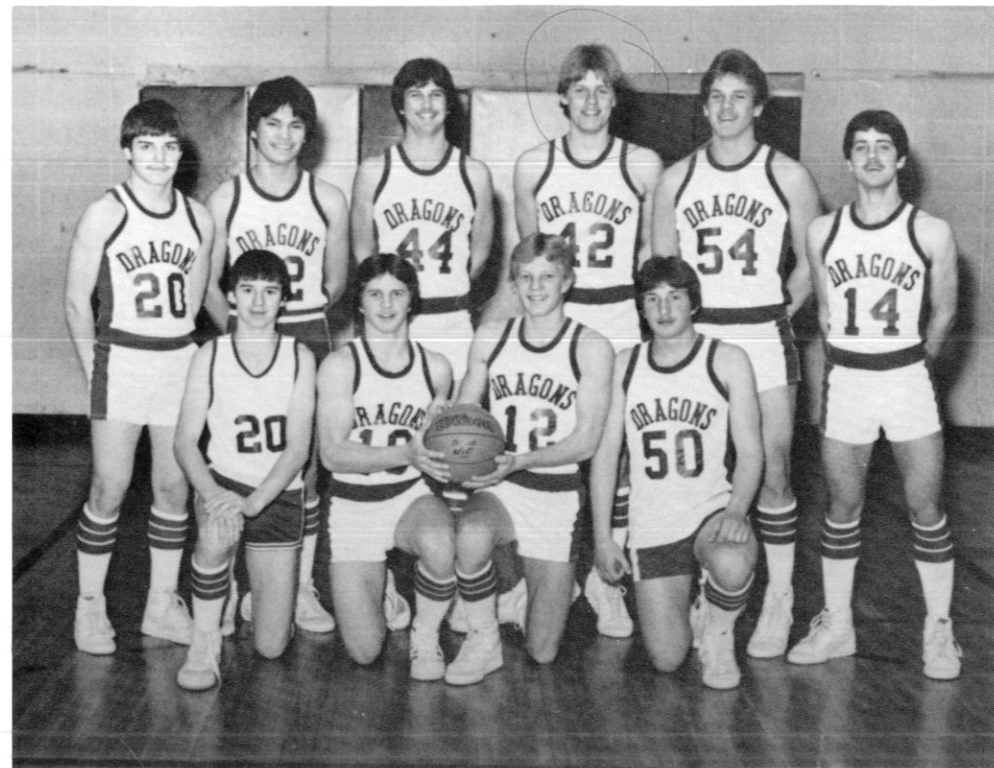

From left to right, Frank Hand, Clayton Cobnais, Bernard Weidenborner, Wayne Sutton, Mark Nistler, Todd Sutton Front row left to right, Steve Stomberg, Bennet Weidenborner, Peter Olson, Edward Nistler.