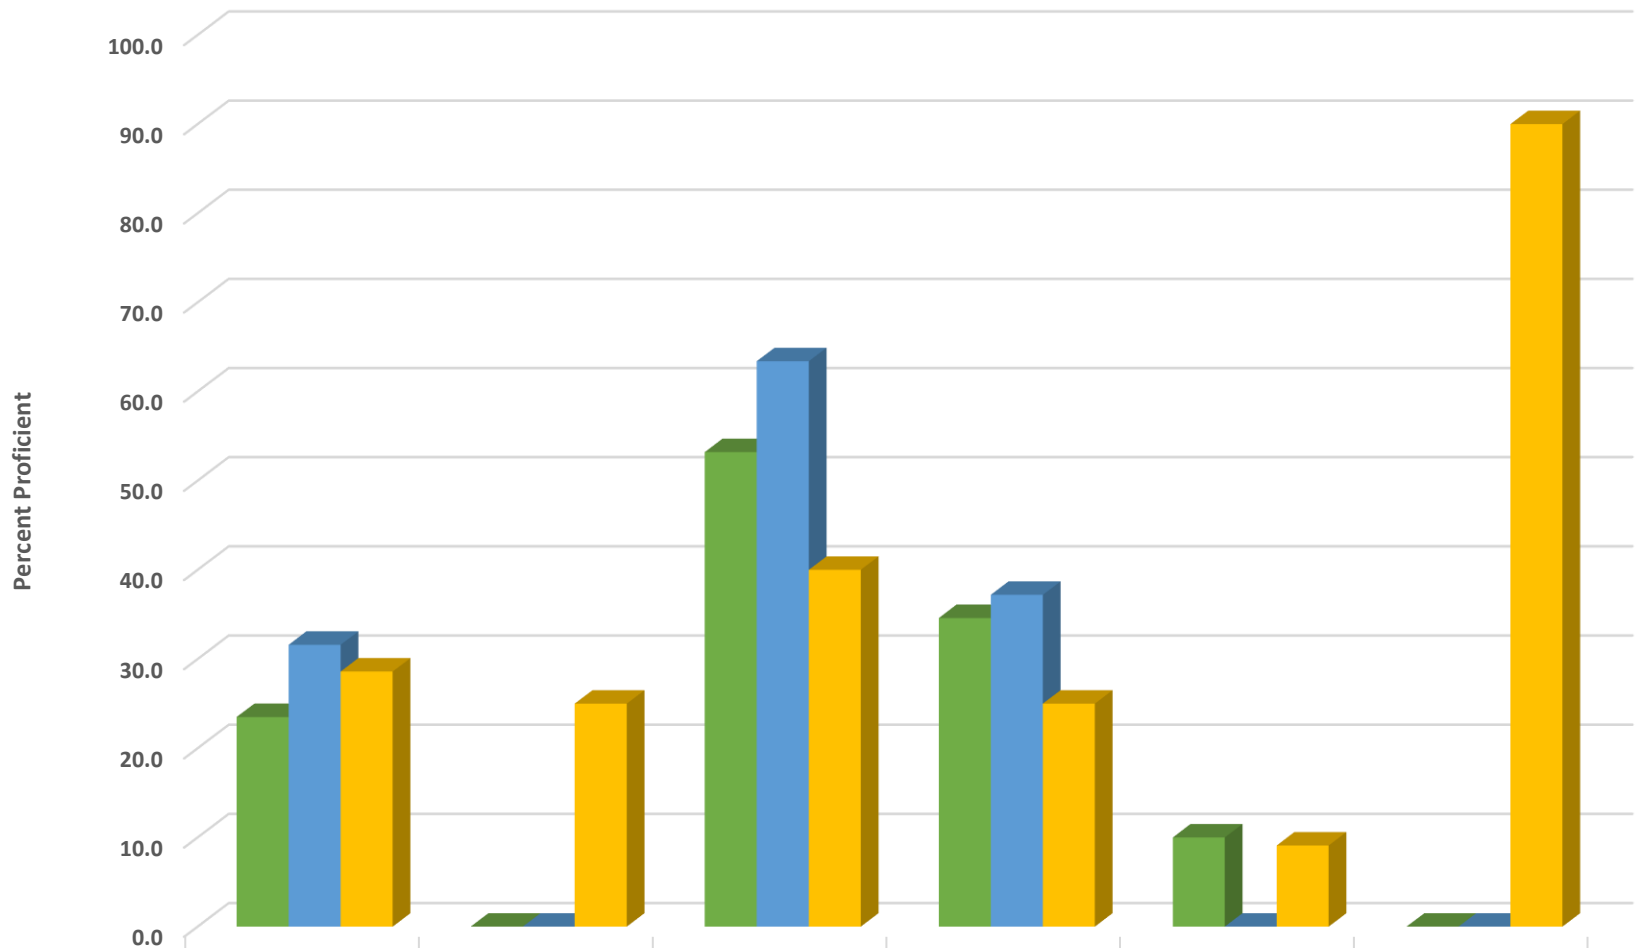

Liberty Elementary Grade 4 ELA/Reading Percent Proficient by Subgroups

	HISP	MULT	WHITE	EDS	SWD	AIG
2017 prof pct	23.5	0.0	53.2	34.6	10.0	0.0
2018 prof pct	31.6	0.0	63.4	37.2	0.0	0.0
2019 prof pct	28.6	25.0	40.0	25.0	9.1	90.0