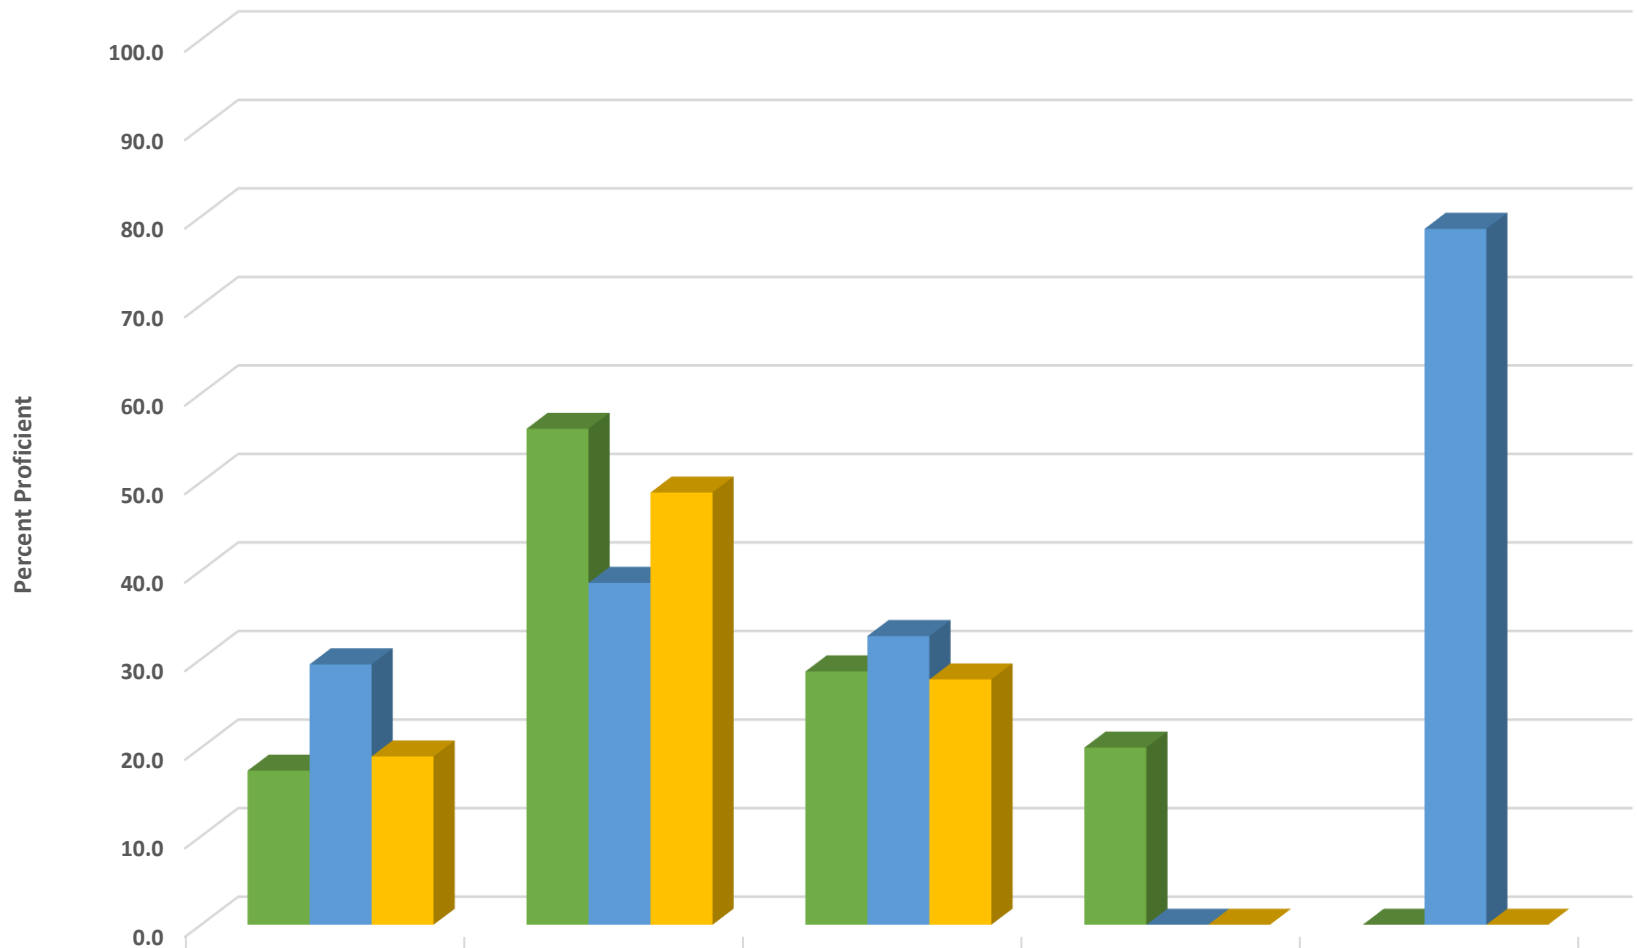

Liberty Elementary Grade 5 ELA/Reading Percent Proficient by Subgroups

■ 2017 prof pct	17.4	56.0	28.6	20.0	0.0
■ 2018 prof pct	29.4	38.6	32.6	0.0	78.6
■ 2019 prof pct	19.0	48.8	27.7	0.0	0.0