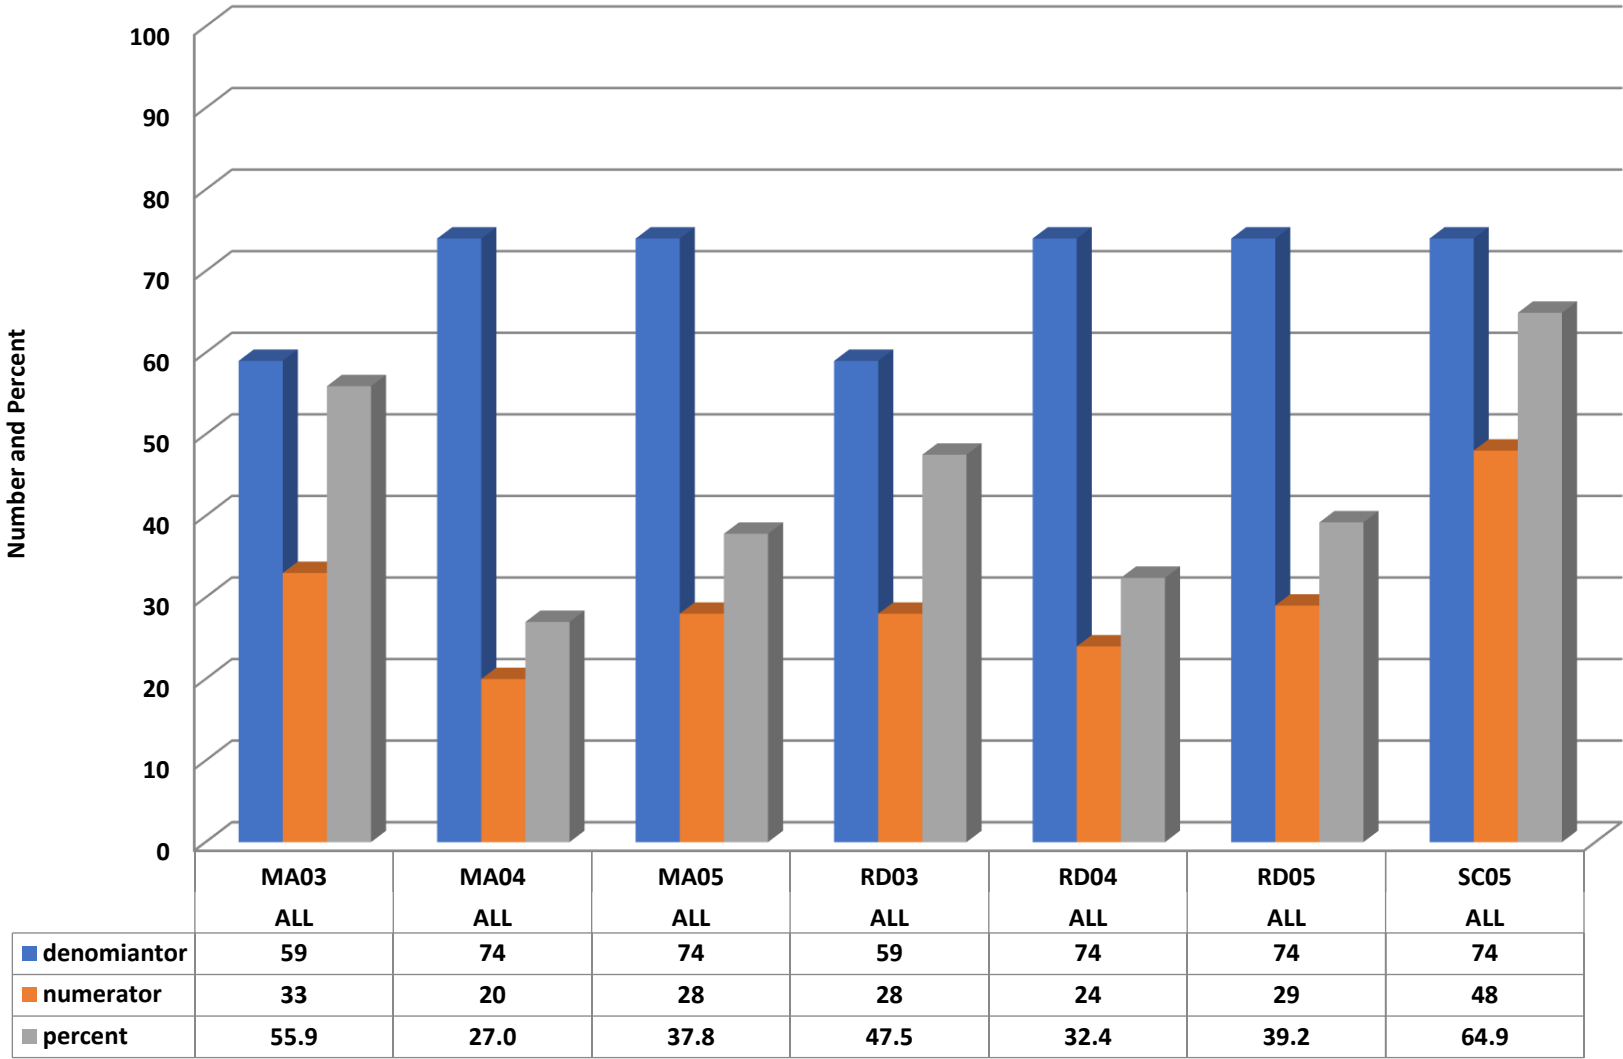

Liberty Elementary School 2018-2019 Math, Reading, and Science GLP

Liberty Elementary Grades 3-5 Math Percent Proficient by Subgroups

	BLCK	HISP	MULT	WHITE	EDS	LEP/ELS	SWD	AIG
2017 prof pct	33.3	49.2	37.5	52.5	42.9	43.8	17.0	100.0
2018 prof pct	33.3	44.9	31.6	50.4	40.6	55.0	8.0	96.7
2019 prof pct	30.0	26.0	30.0	47.4	32.6	0.0	7.7	86.4