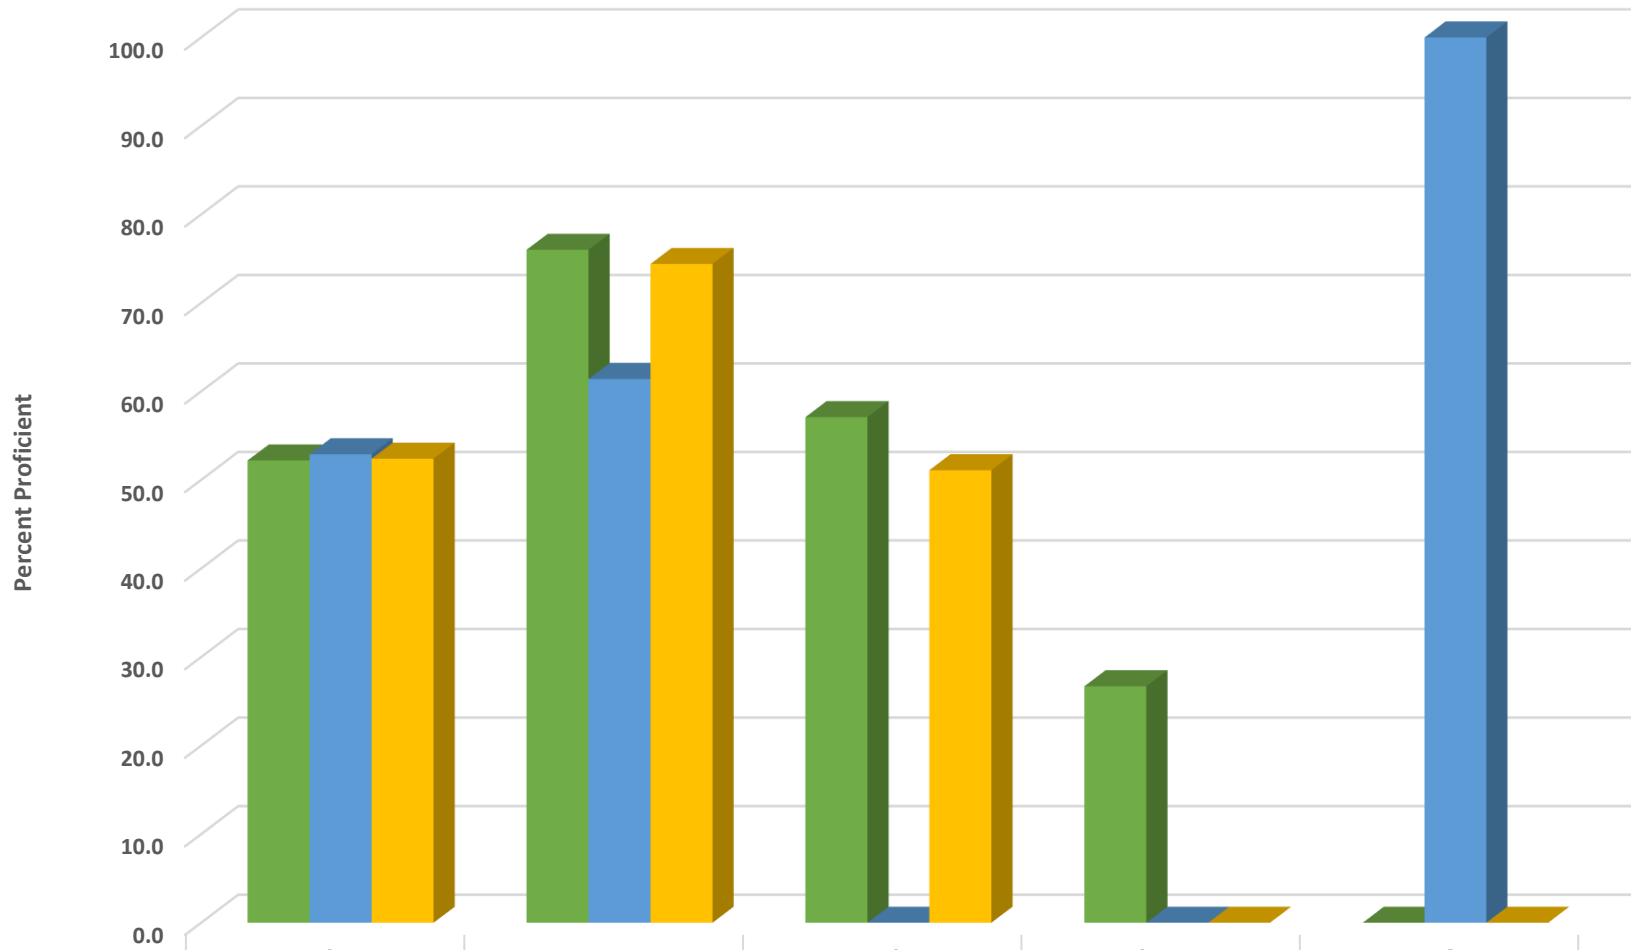

Liberty Elementary Grade 5 Science Percent Proficient by Subgroups

	HISP	WHITE	EDS	SWD	AIG
2017 prof pct	52.2	76.0	57.1	26.7	0.0
2018 prof pct	52.9	61.4	0.0	0.0	100.0
2019 prof pct	52.4	74.4	51.1	0.0	0.0