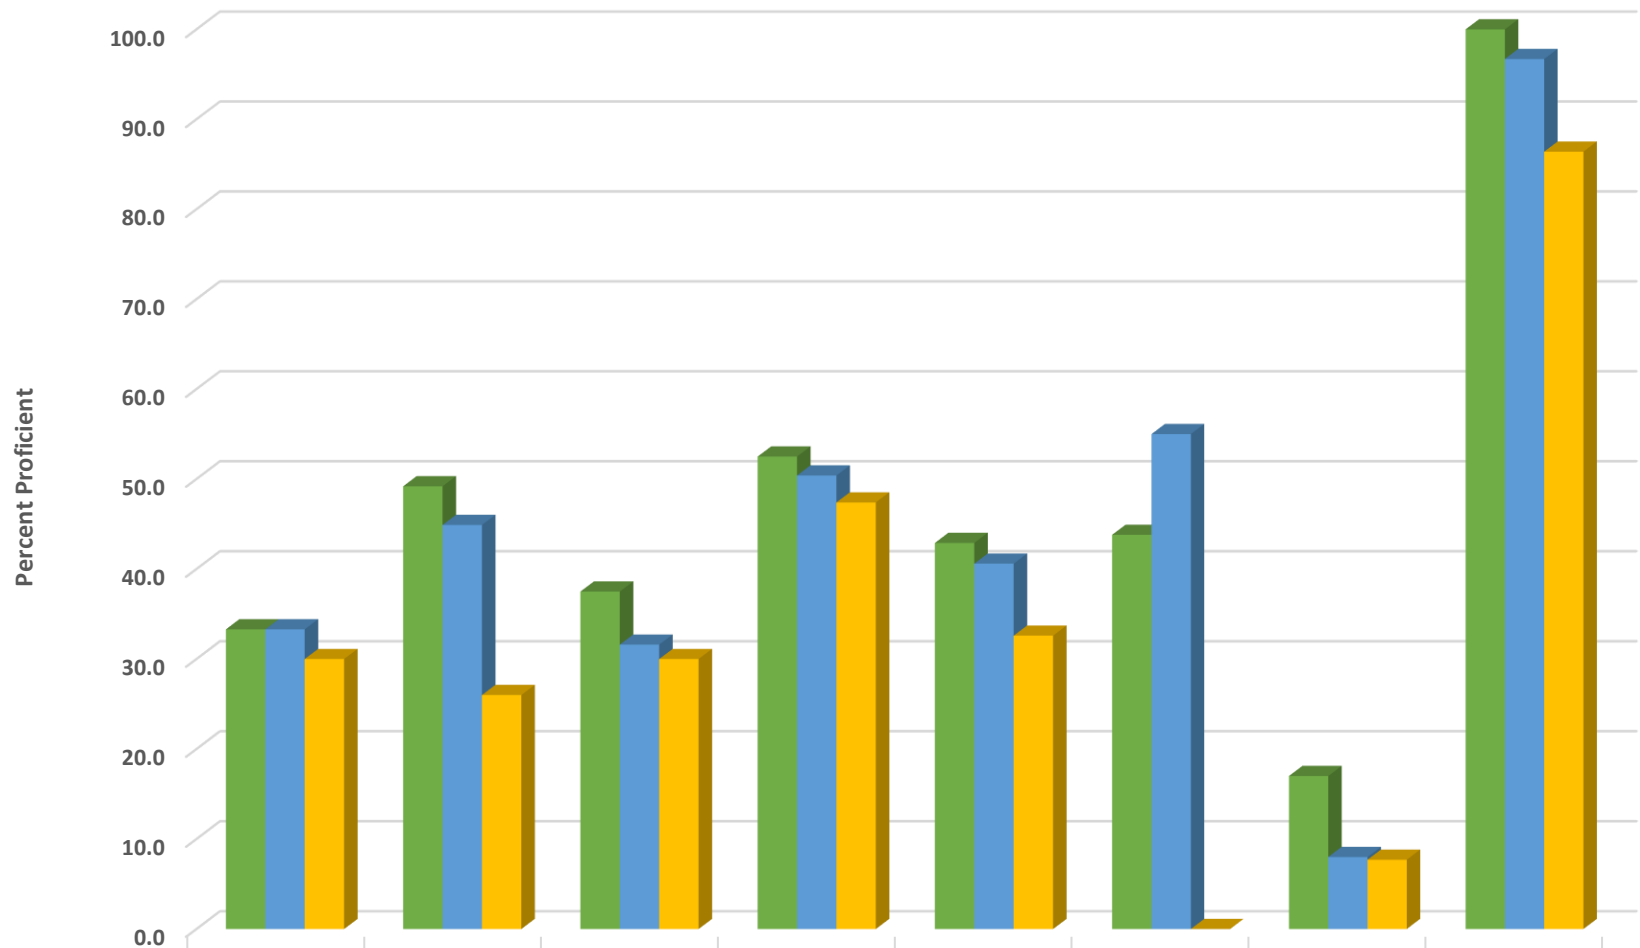

Liberty Elementary School 2018-2019 Math, Reading, and Science GLP

Liberty Elementary Grades 3-5 Math Percent Proficient by Subgroups

	BLCK	HISP	MULT	WHITE	EDS	LEP/ELS	SWD	AIG
2017 prof pct	33.3	49.2	37.5	52.5	42.9	43.8	17.0	100.0
2018 prof pct	33.3	44.9	31.6	50.4	40.6	55.0	8.0	96.7
2019 prof pct	30.0	26.0	30.0	47.4	32.6	0.0	7.7	86.4