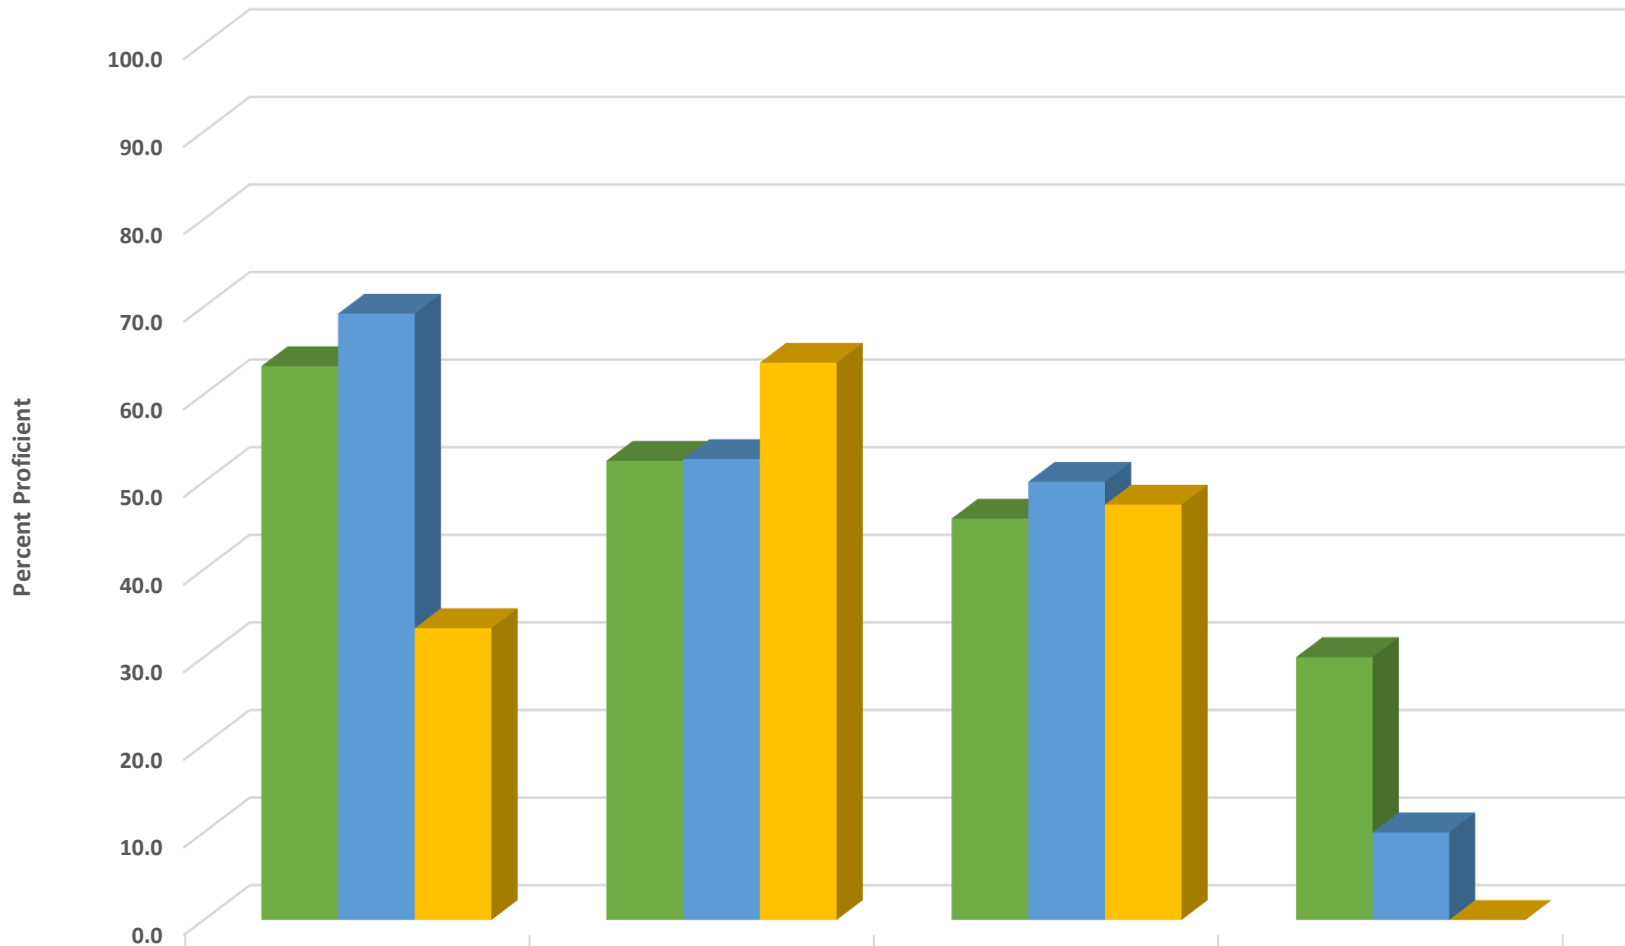

Liberty Elementary Grade 3 Math Percent Proficient by Subgroups

	HISP	WHITE	EDS	SWD
2017 prof pct	63.2	52.4	45.8	30.0
2018 prof pct	69.2	52.6	50.0	10.0
2019 prof pct	33.3	63.6	47.4	0.0