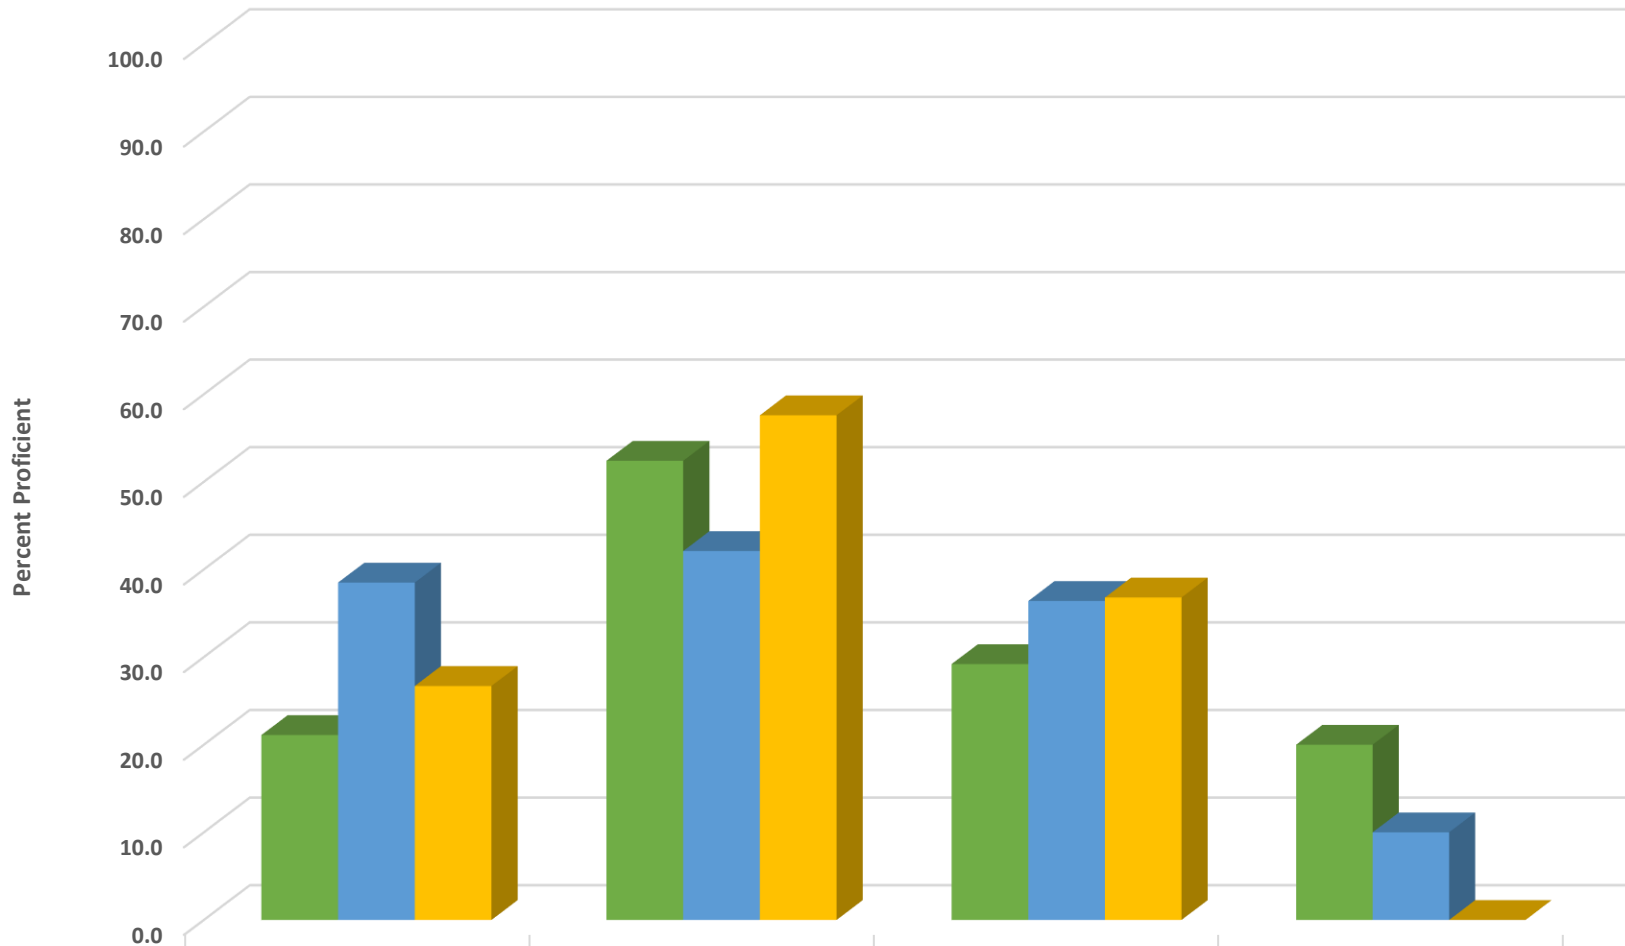

Liberty Elementary Grade 3 ELA/Reading Percent Proficient by Subgroups

■ 2017 prof pct	HISP	WHITE	EDS	SWD
■ 2018 prof pct	21.1	52.4	29.2	20.0
■ 2019 prof pct	38.5	42.1	36.4	10.0
	26.7	57.6	36.8	0.0