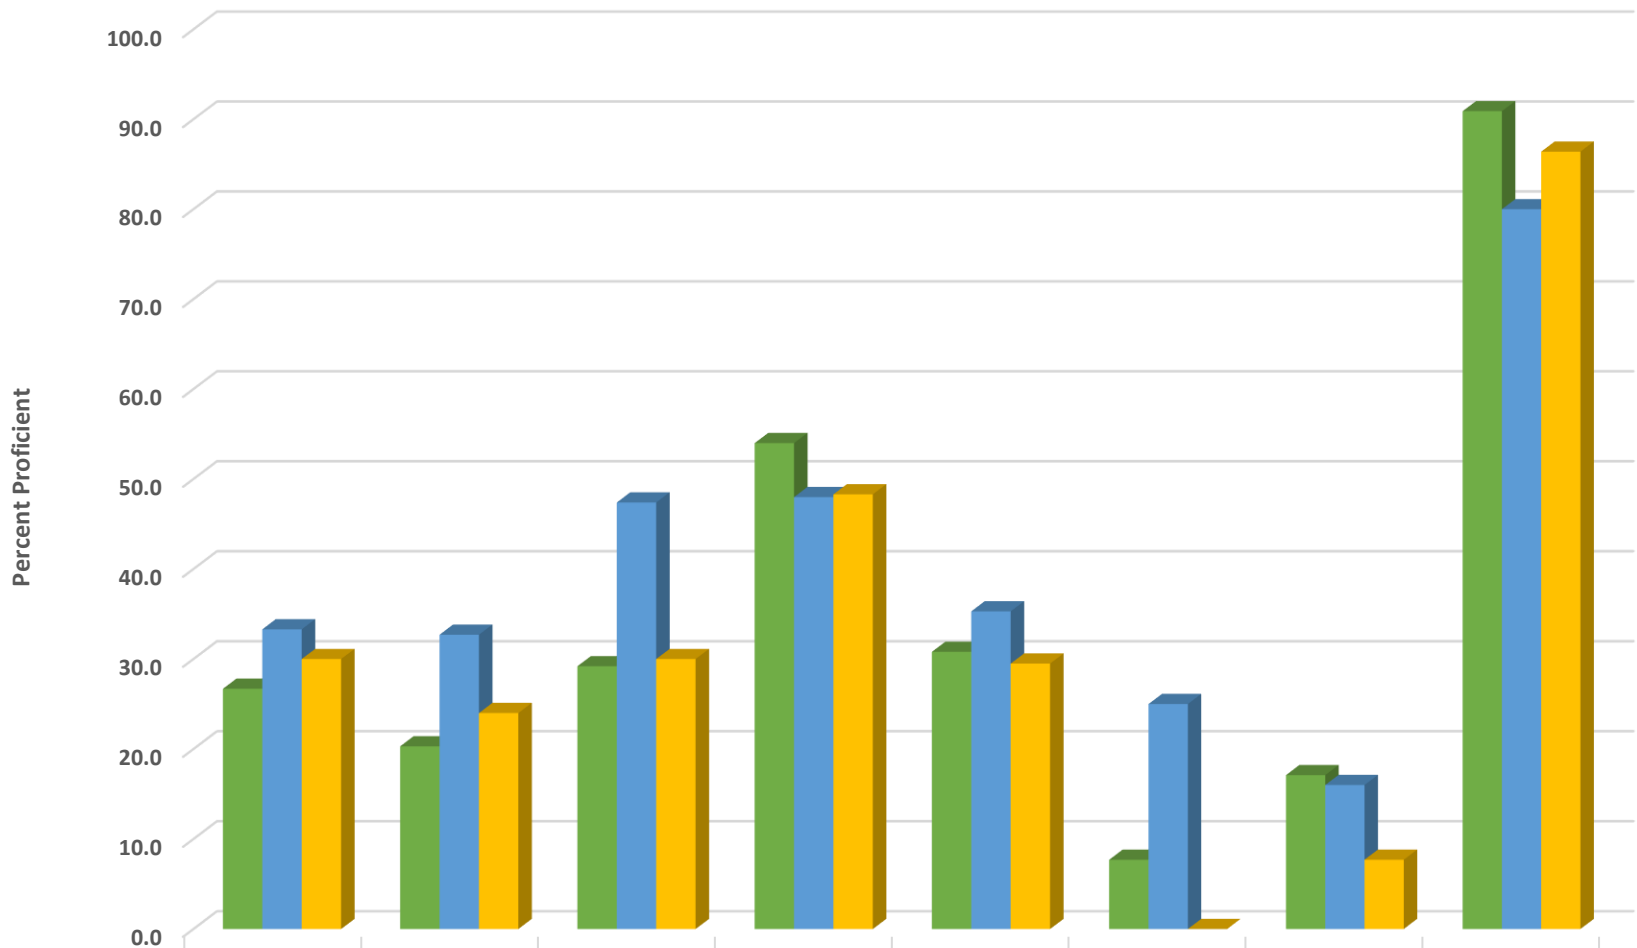

Liberty Elementary Grades 3-5 ELA/Reading Percent Proficient by Subgroups

	BLCK	HISP	MULT	WHITE	EDS	LEP/ELS	SWD	AIG
2017 prof pct	26.7	20.3	29.2	54.0	30.8	7.7	17.1	90.9
2018 prof pct	33.3	32.7	47.4	48.0	35.3	25.0	16.0	80.0
2019 prof pct	30.0	24.0	30.0	48.3	29.5	0.0	7.7	86.4