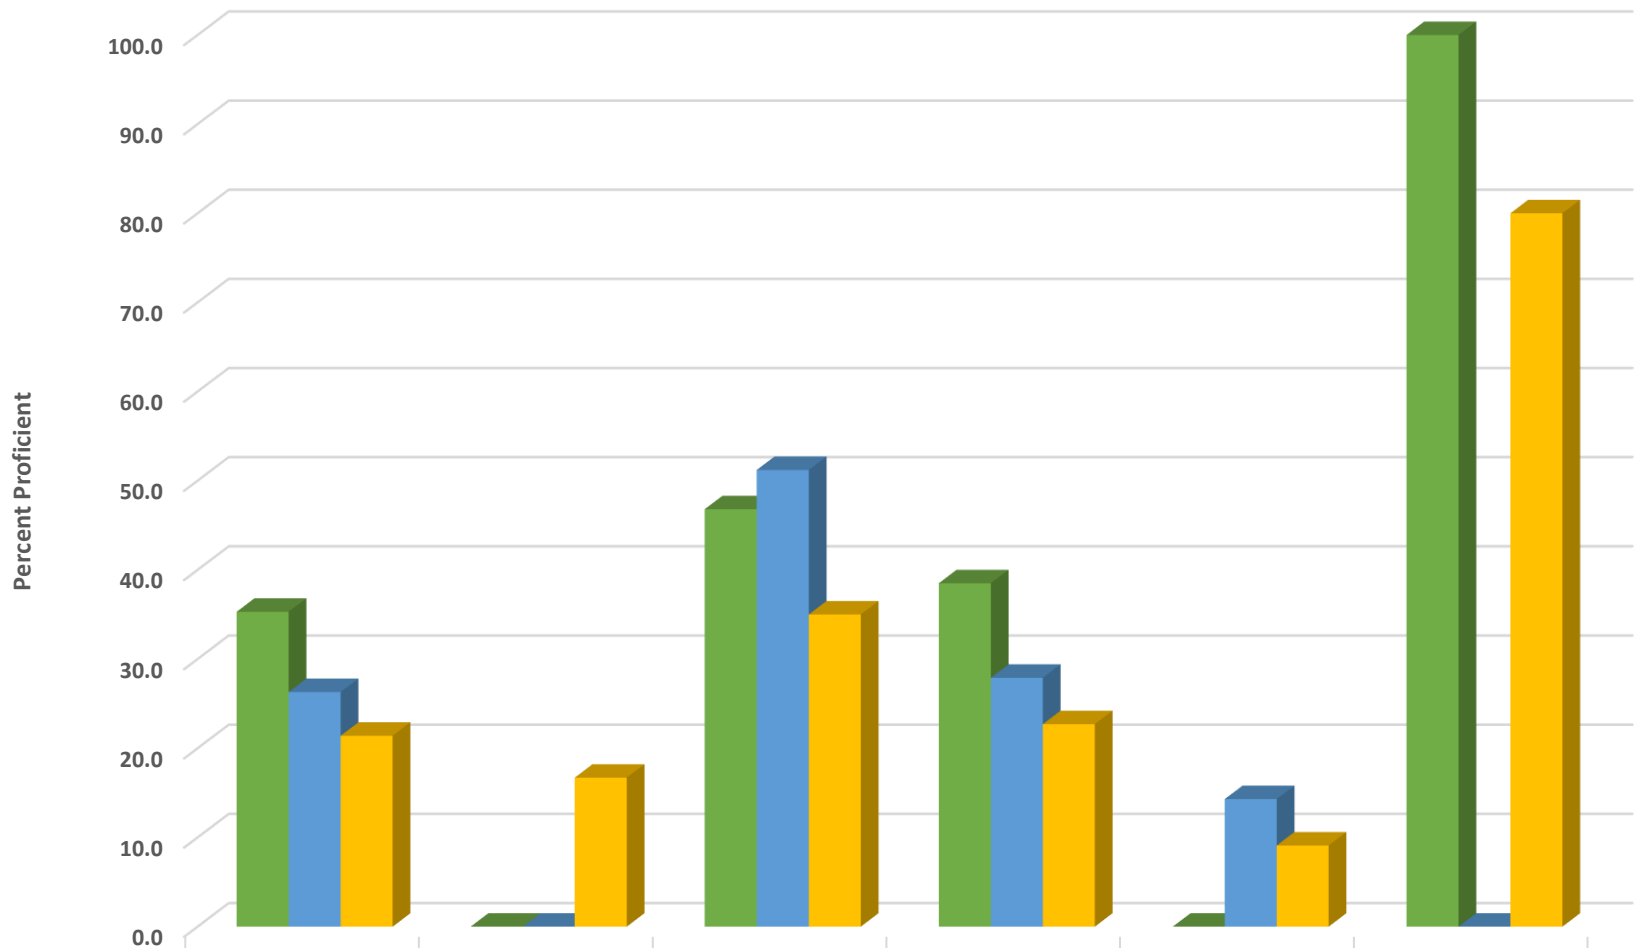

Liberty Elementary Grade 4 Math Percent Proficient by Subgroups

■ 2017 prof pct	HISP	MULT	WHITE	EDS	SWD	AIG
	35.3	0.0	46.8	38.5	0.0	100.0
■ 2018 prof pct	26.3	0.0	51.2	27.9	14.3	0.0
■ 2019 prof pct	21.4	16.7	35.0	22.7	9.1	80.0