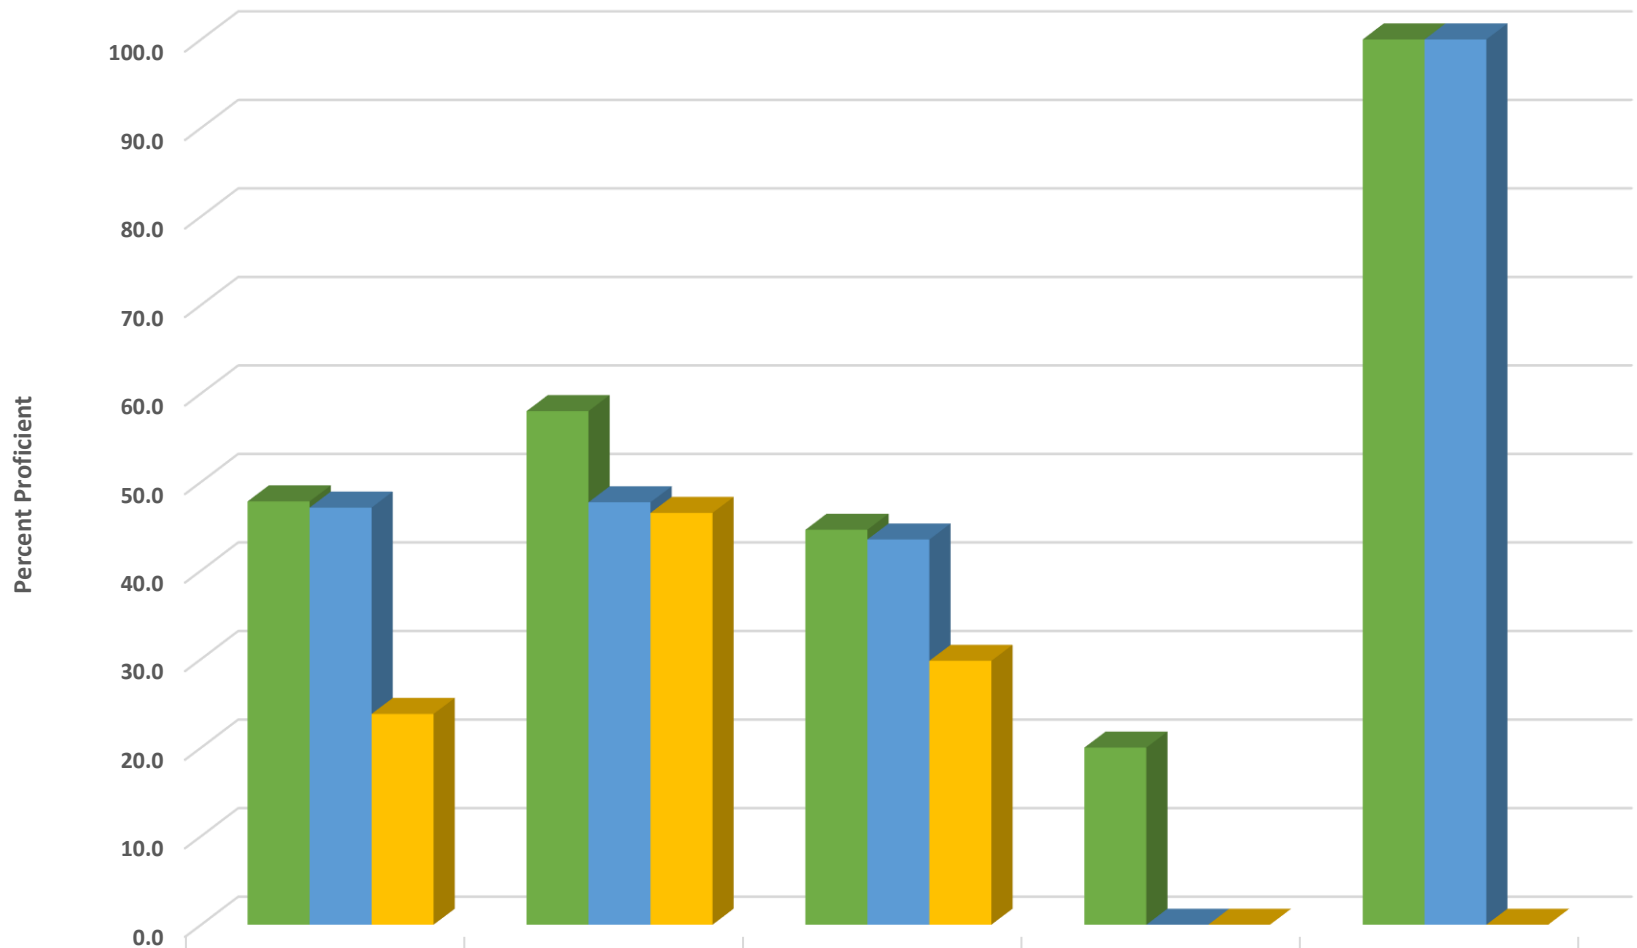

Liberty Elementary Grade 5 Math Percent Proficient by Subgroups

	HISP	WHITE	EDS	SWD	AIG
2017 prof pct	47.8	58.0	44.6	20.0	100.0
2018 prof pct	47.1	47.7	43.5	0.0	100.0
2019 prof pct	23.8	46.5	29.8	0.0	0.0