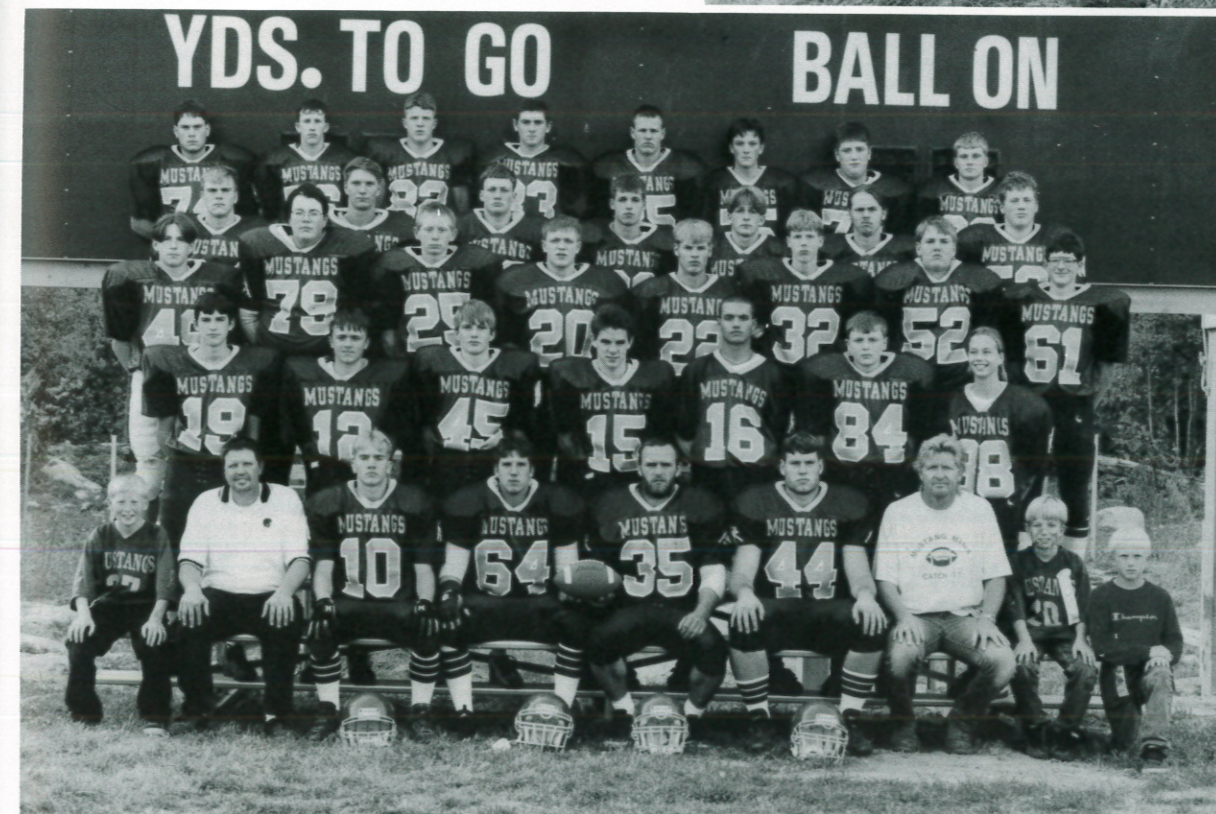

Back Row: Aaron Poxleitner and Brandon Pink.
Front Row: Rick Thayer and Mike Brower.

Back Row: Dave Kilmer, Damian Poxleitner, Kelly Kiniger, Danny Guix, Brent Eggen, Joe Ripply, Nick Winkle, Steve Geeredes. **Second Row:** Nathan Smischney, Troy Smischney, Nathan Heim, Luke Lundin, Jack Bronczyk, Joe Hudec, DJ Pink. **Third Row:** Matt Goodi, Nils Hoyum, Matt Jorgenson, Jared Shogren, Eric Thayer, Mike Olson, Bill Thayer, Tom Ticky. **Forth Row:** Curt Ungerecht, Jay Hanson, Nick, Carson Starkey, Jim Fluey, Travis White, Jenny Ungerech. **Bottom Row:** Aaron Jorgenson, Jim Lubkey, Rick Thayer, Mike Brower, Aaron Poxleitner, Brandon Pink, Mike Jorgenson, Eric Skoe, Simon Nelson