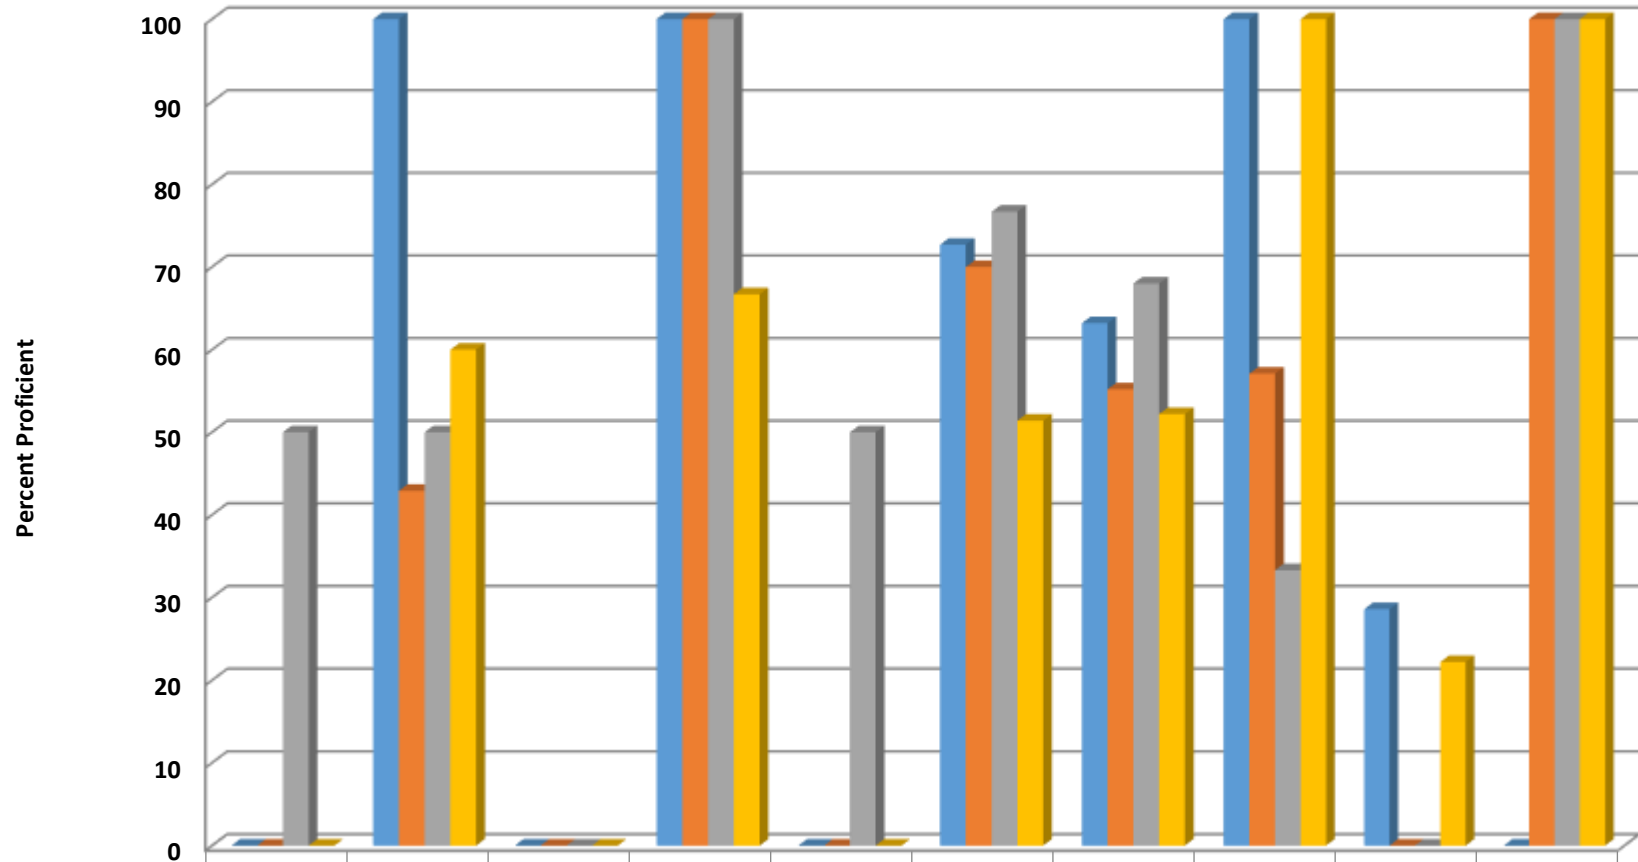

Trindale Elementary Grade 3 Reading Percent Proficient by Subgroups

	AMIN	ASIA	BLCK	HISP	MULT	WHITE	EDS	LEP	SWD	AIG
2014 prof pct	0	100	0	100	0	72.7	63.2	100	28.6	0
2015 prof pct	0	42.9	0	100	0	70	55.2	57.1	0	100
2016 prof pct	50	50	0	100	50	76.7	68	33.3	0	100
2017 prof pct	0	60	0	66.7	0	51.4	52.2	100	22.2	100