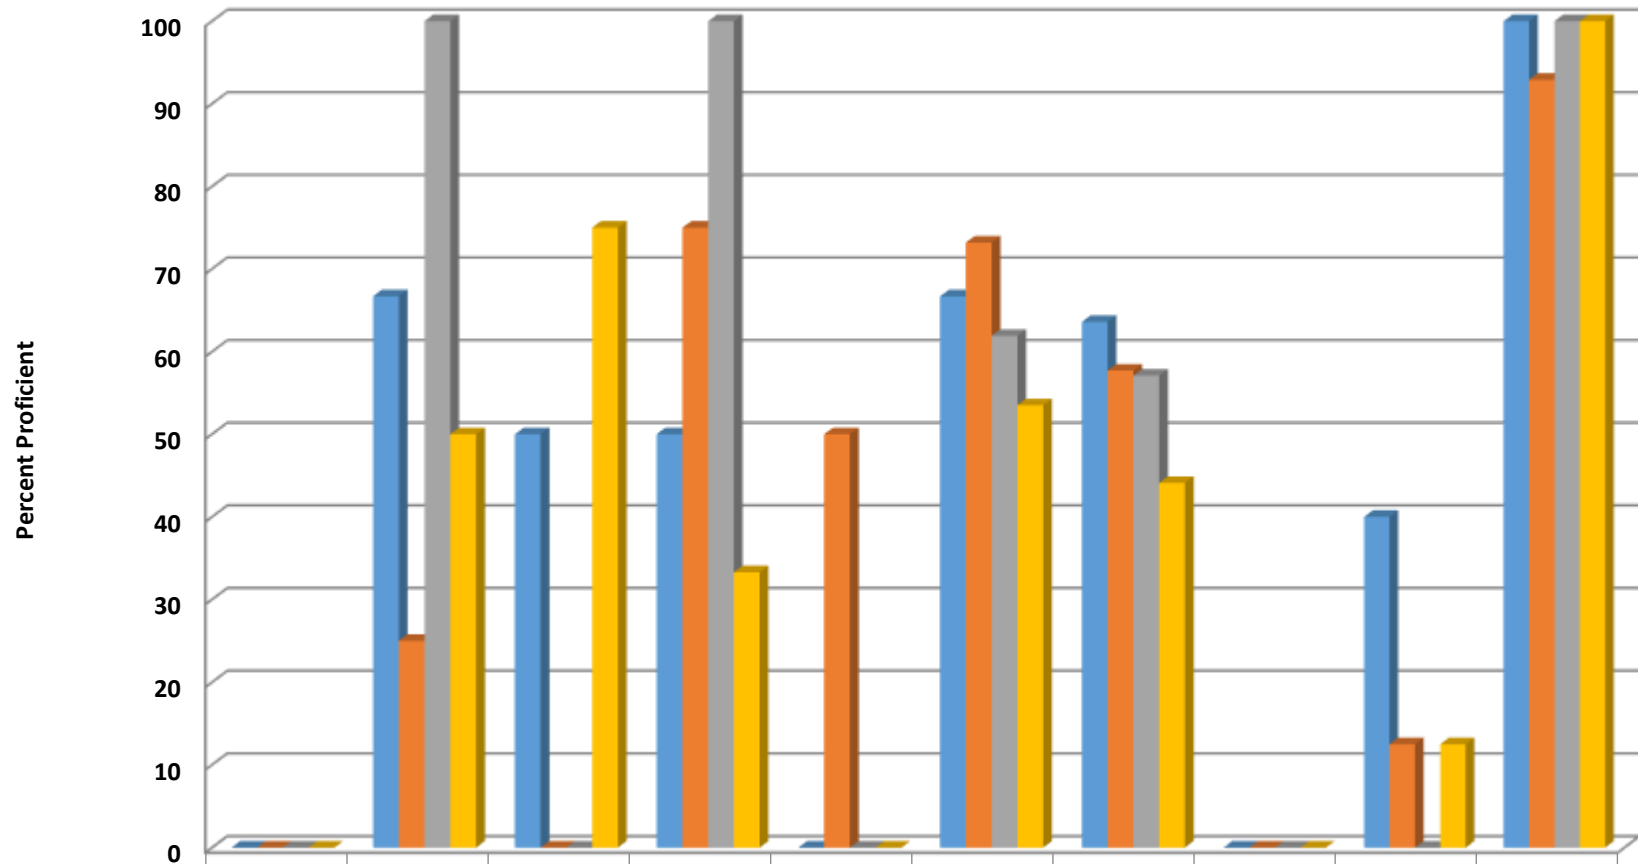

Trindale Elementary Grade 5 Reading Percent Proficient by Subgroups

	AMIN	ASIA	BLCK	HISP	MULT	WHITE	EDS	LEP	SWD	AIG
■ 2014 prof pct	0	66.7	50	50	0	66.7	63.6	0	40	100
■ 2015 prof pct	0	25	0	75	50	73.2	57.7	0	12.5	92.9
■ 2016 prof pct	0	100	0	100	0	61.9	57.1	0	0	100
■ 2017 prof pct	0	50	75	33.3	0	53.5	44.1	0	12.5	100