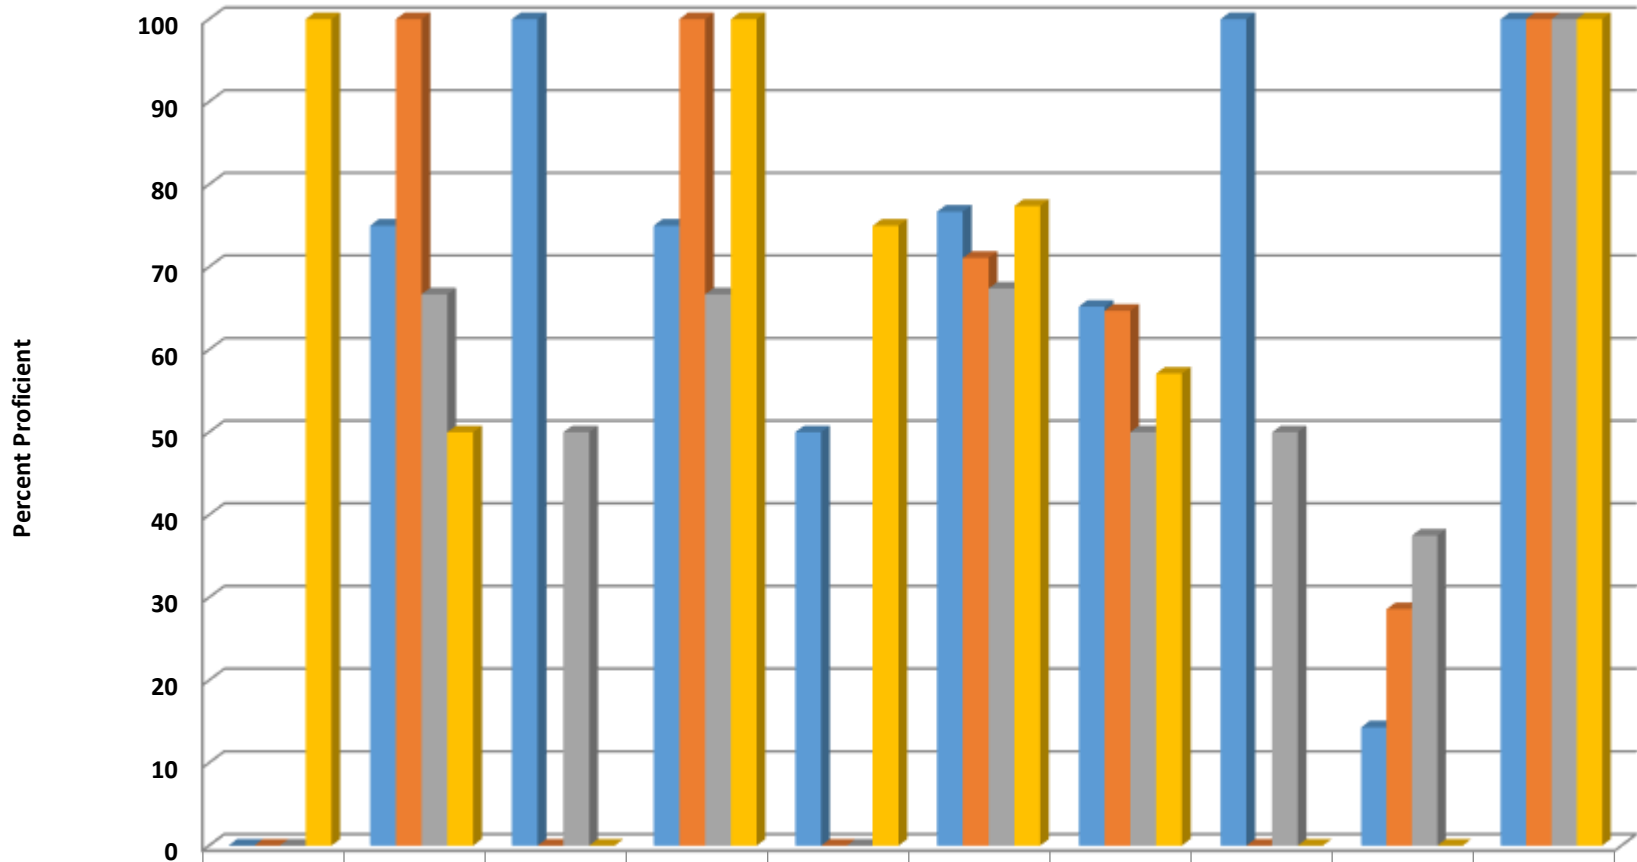

Trindale Elementary Grade 4 Math Percent Proficient by Subgroups

	AMIN	ASIA	BLCK	HISP	MULT	WHITE	EDS	LEP	SWD	AIG
■ 2014 prof pct	0	75	100	75	50	76.7	65.2	100	14.3	100
■ 2015 prof pct	0	100	0	100	0	71.1	64.7	0	28.6	100
■ 2016 prof pct	0	66.7	50	66.7	0	67.4	50	50	37.5	100
■ 2017 prof pct	100	50	0	100	75	77.4	57.1	0	0	100