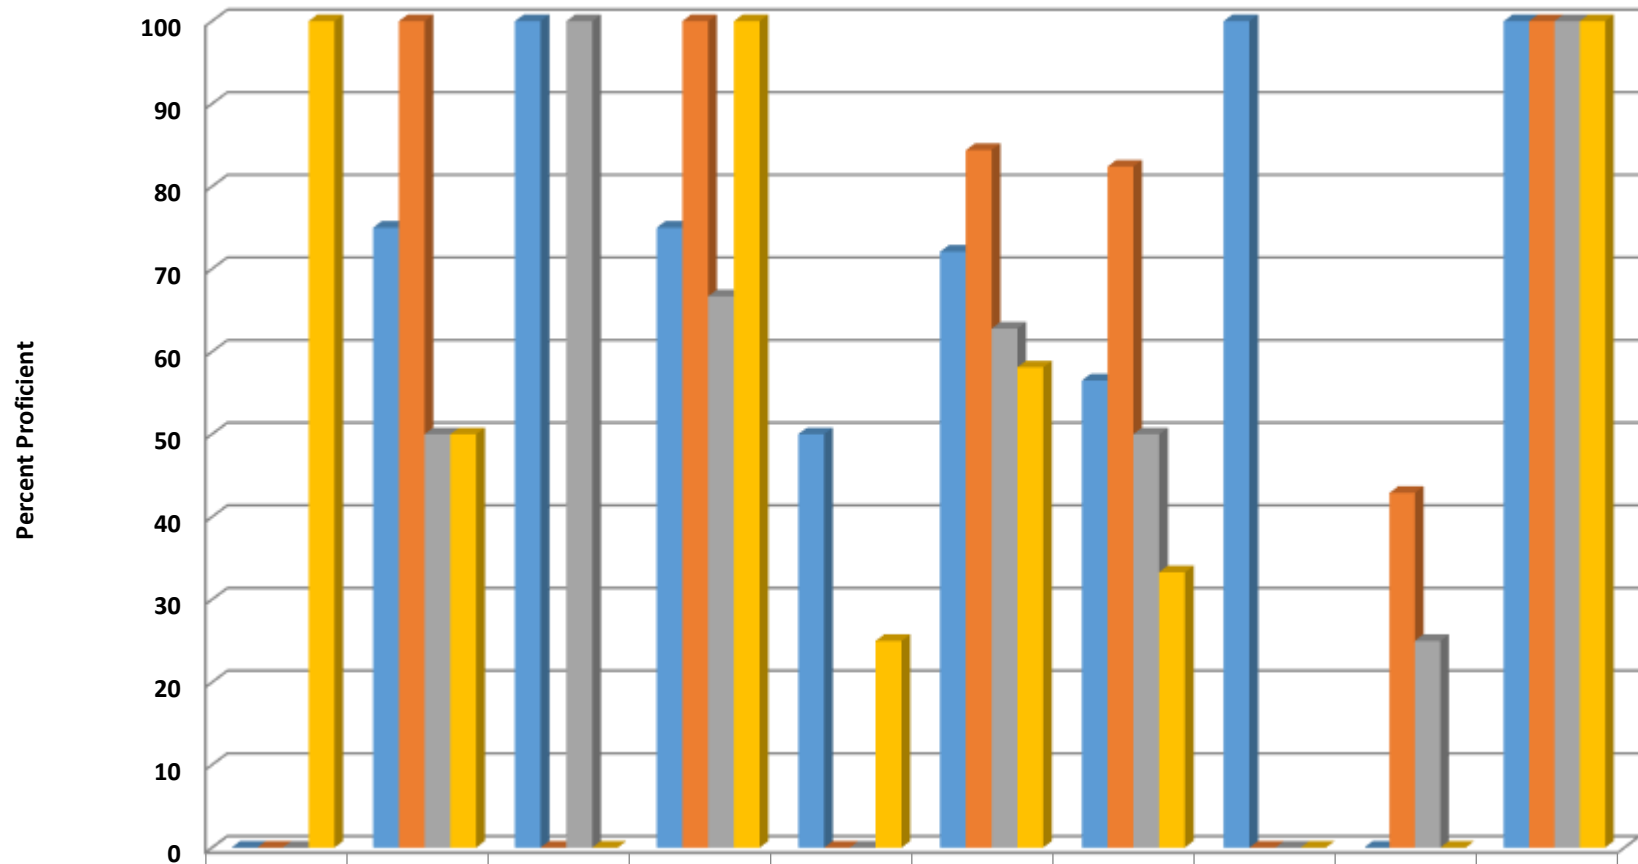

Trindale Elementary Grade 4 Reading Percent Proficient by Subgroups

	AMIN	ASIA	BLCK	HISP	MULT	WHITE	EDS	LEP	SWD	AIG
■ 2014 prof pct	0	75	100	75	50	72.1	56.5	100	0	100
■ 2015 prof pct	0	100	0	100	0	84.4	82.4	0	42.9	100
■ 2016 prof pct	0	50	100	66.7	0	62.8	50	0	25	100
■ 2017 prof pct	100	50	0	100	25	58.1	33.3	0	0	100