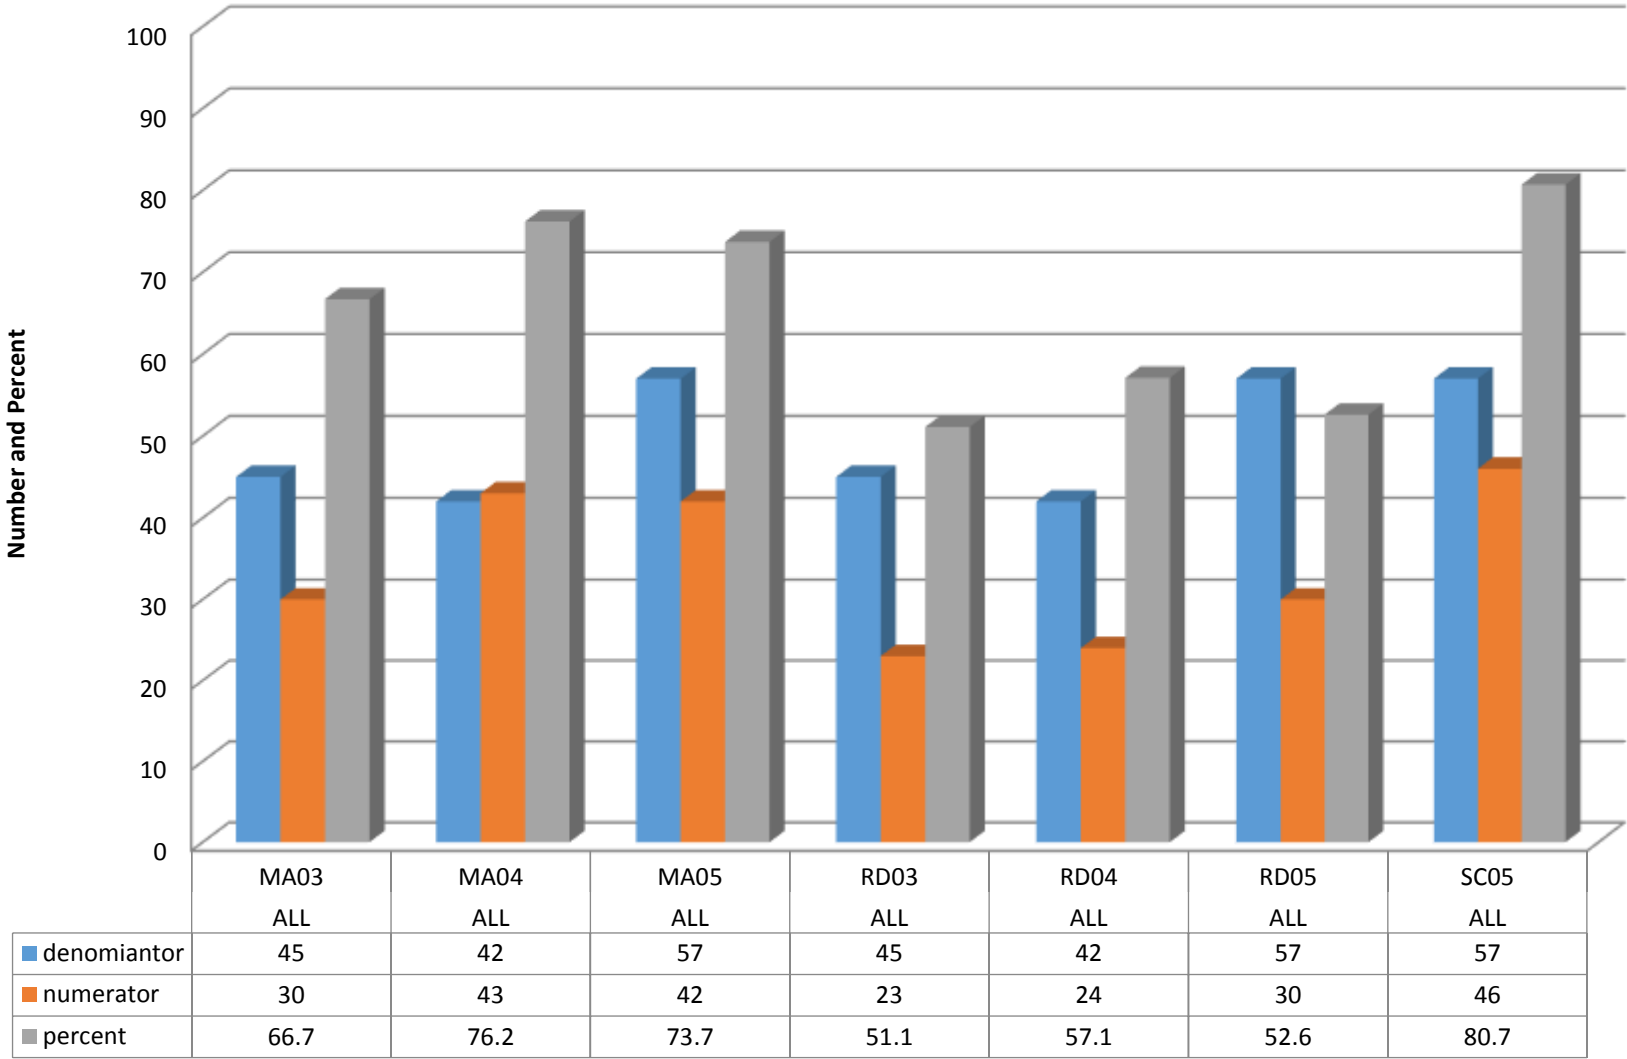

Trindale Elementary 2016-2017 Math, Reading, and Science GLP

Trindale Elementary Grades 3-5 Math Percent Proficient by Subgroups

	AMIN	ASIA	BLCK	HISP	MULT	WHITE	EDS	LEP	SWD	AIG
■ 2014 prof pct	100	88.9	60	81.8	50	78.3	68.8	100	37.5	100
■ 2015 prof pct	100	84.6	66.7	87.5	33.3	73.8	68.1	87.5	23.8	100
■ 2016 prof pct	100	63.6	33.3	66.7	20	69.6	50.7	20	29.4	100
■ 2017 prof pct	100	73.3	66.7	85.7	60	71.6	62.8	33.3	42.1	100