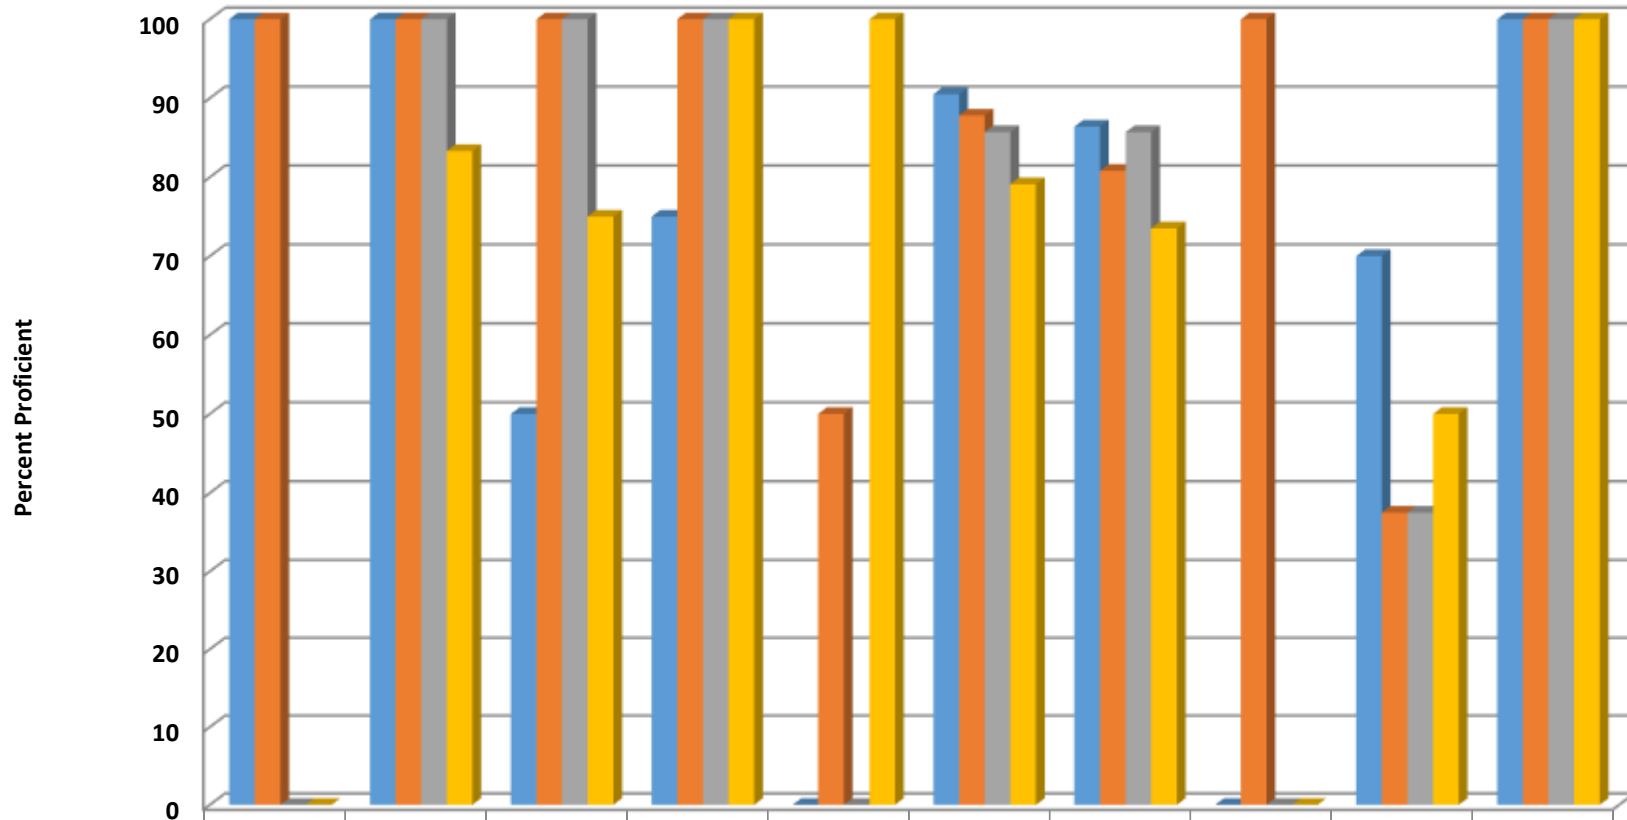

Trindale Elementary Grade 5 Science Percent Proficient by Subgroups

	AMIN SC	ASIA SC	BLCK SC	HISP SC	MULT SC	WHITE SC	EDS SC	LEP SC	SWD SC	AIG SC
2014 prof pct	100	100	50	75	0	90.5	86.4	0	70	100
2015 prof pct	100	100	100	100	50	87.8	80.8	100	37.5	100
2016 prof pct	0	100	100	100	0	85.7	85.7	0	37.5	100
2017 prof pct	0	83.3	75	100	100	79.1	73.5	0	50	100