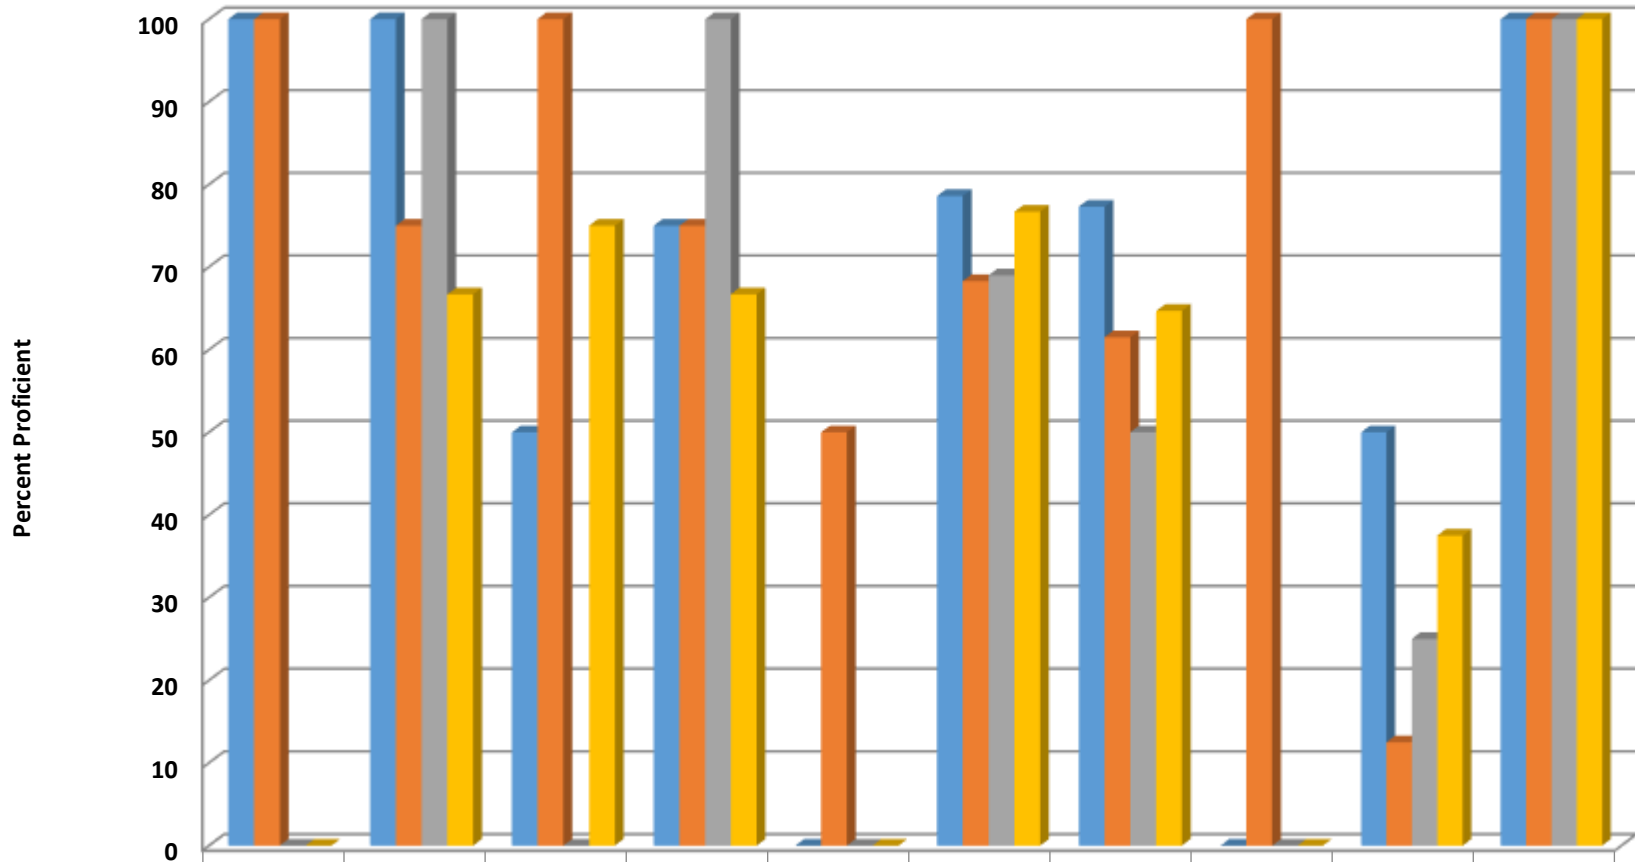

Trindale Elementary Grade 5 Math Percent Proficient by Subgroups

	AMIN	ASIA	BLCK	HISP	MULT	WHITE	EDS	LEP	SWD	AIG
■ 2014 prof pct	100	100	50	75	0	78.6	77.3	0	50	100
■ 2015 prof pct	100	75	100	75	50	68.3	61.5	100	12.5	100
■ 2016 prof pct	0	100	0	100	0	69	50	0	25	100
■ 2017 prof pct	0	66.7	75	66.7	0	76.7	64.7	0	37.5	100