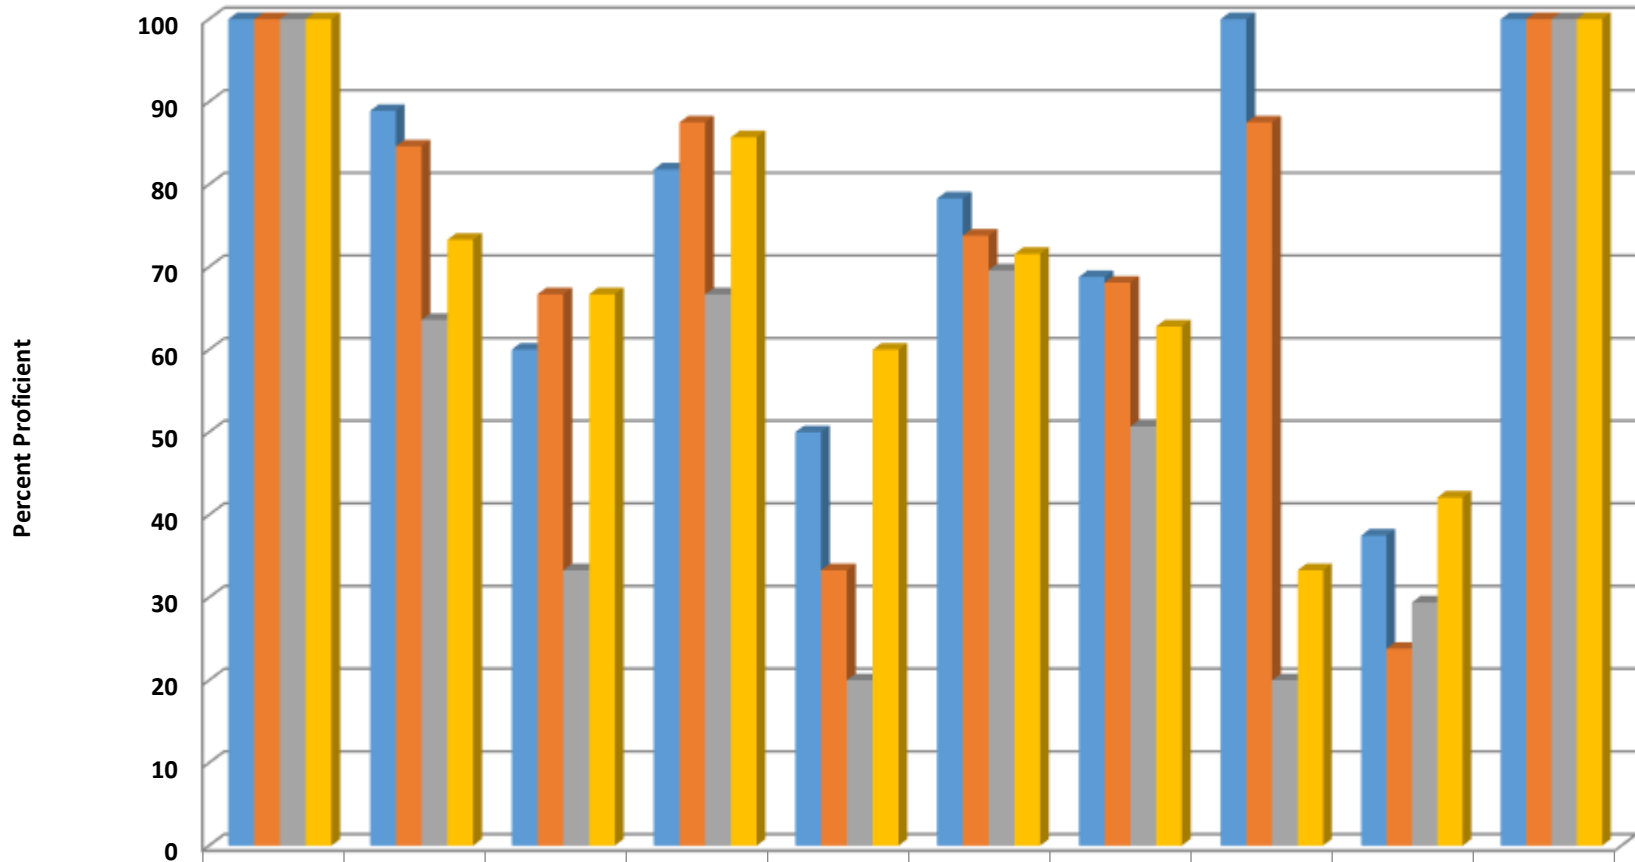

Trindale Elementary 2016-2017 Math, Reading, and Science GLP

Trindale Elementary Grades 3-5 Math Percent Proficient by Subgroups

	AMIN	ASIA	BLCK	HISP	MULT	WHITE	EDS	LEP	SWD	AIG
■ 2014 prof pct	100	88.9	60	81.8	50	78.3	68.8	100	37.5	100
■ 2015 prof pct	100	84.6	66.7	87.5	33.3	73.8	68.1	87.5	23.8	100
■ 2016 prof pct	100	63.6	33.3	66.7	20	69.6	50.7	20	29.4	100
■ 2017 prof pct	100	73.3	66.7	85.7	60	71.6	62.8	33.3	42.1	100