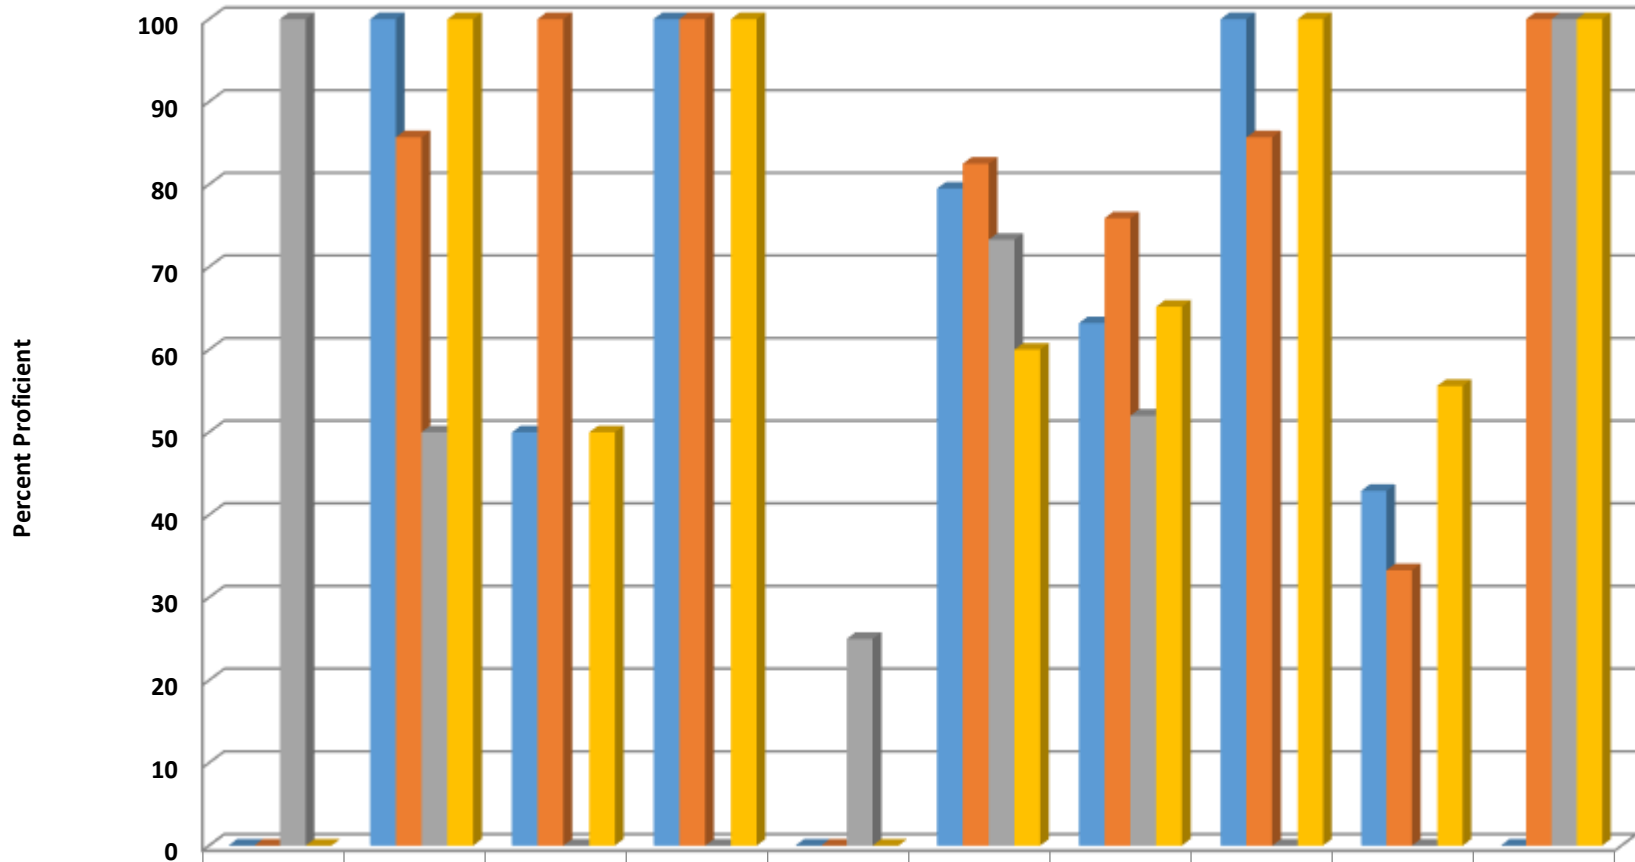

Trindale Elementary Grade 3 Math Percent Proficient by Subgroups

	AMIN	ASIA	BLCK	HISP	MULT	WHITE	EDS	LEP	SWD	AIG
■ 2014 prof pct	0	100	50	100	0	79.5	63.2	100	42.9	0
■ 2015 prof pct	0	85.7	100	100	0	82.5	75.9	85.7	33.3	100
■ 2016 prof pct	100	50	0	0	25	73.3	52	0	0	100
■ 2017 prof pct	0	100	50	100	0	60	65.2	100	55.6	100