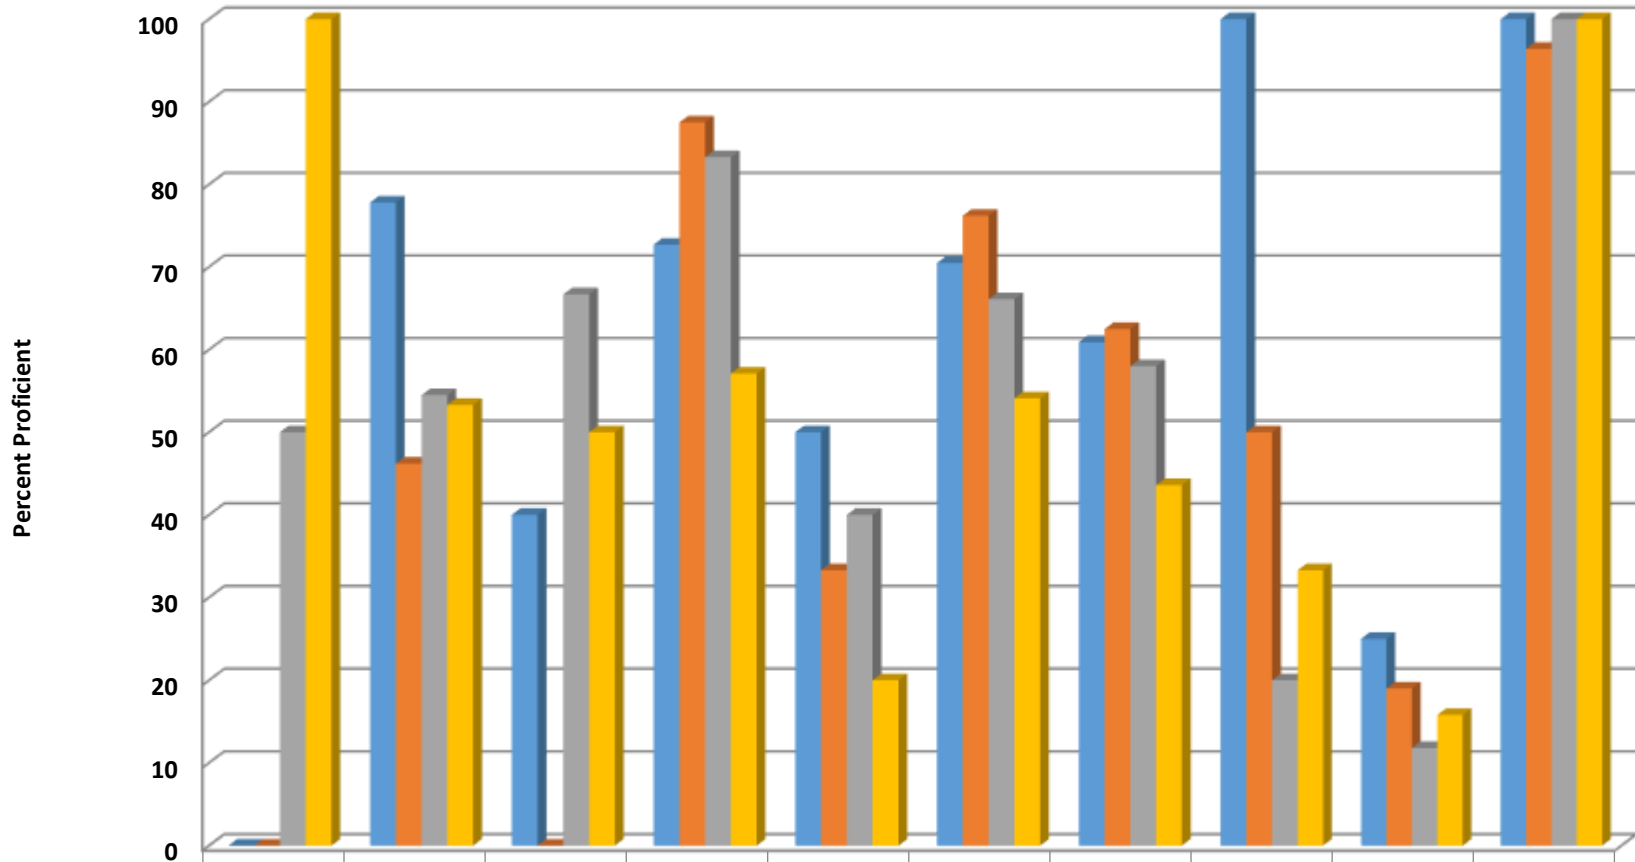

Trindale Elementary Grades 3-5 Reading Percent Proficient by Subgroups

	AMIN	ASIA	BLCK	HISP	MULT	WHITE	EDS	LEP	SWD	AIG
2014 prof pct	0	77.8	40	72.7	50	70.5	60.9	100	25	100
2015 prof pct	0	46.2	0	87.5	33.3	76.2	62.5	50	19	96.4
2016 prof pct	50	54.5	66.7	83.3	40	66.1	58	20	11.8	100
2017 prof pct	100	53.3	50	57.1	20	54.1	43.6	33.3	15.8	100