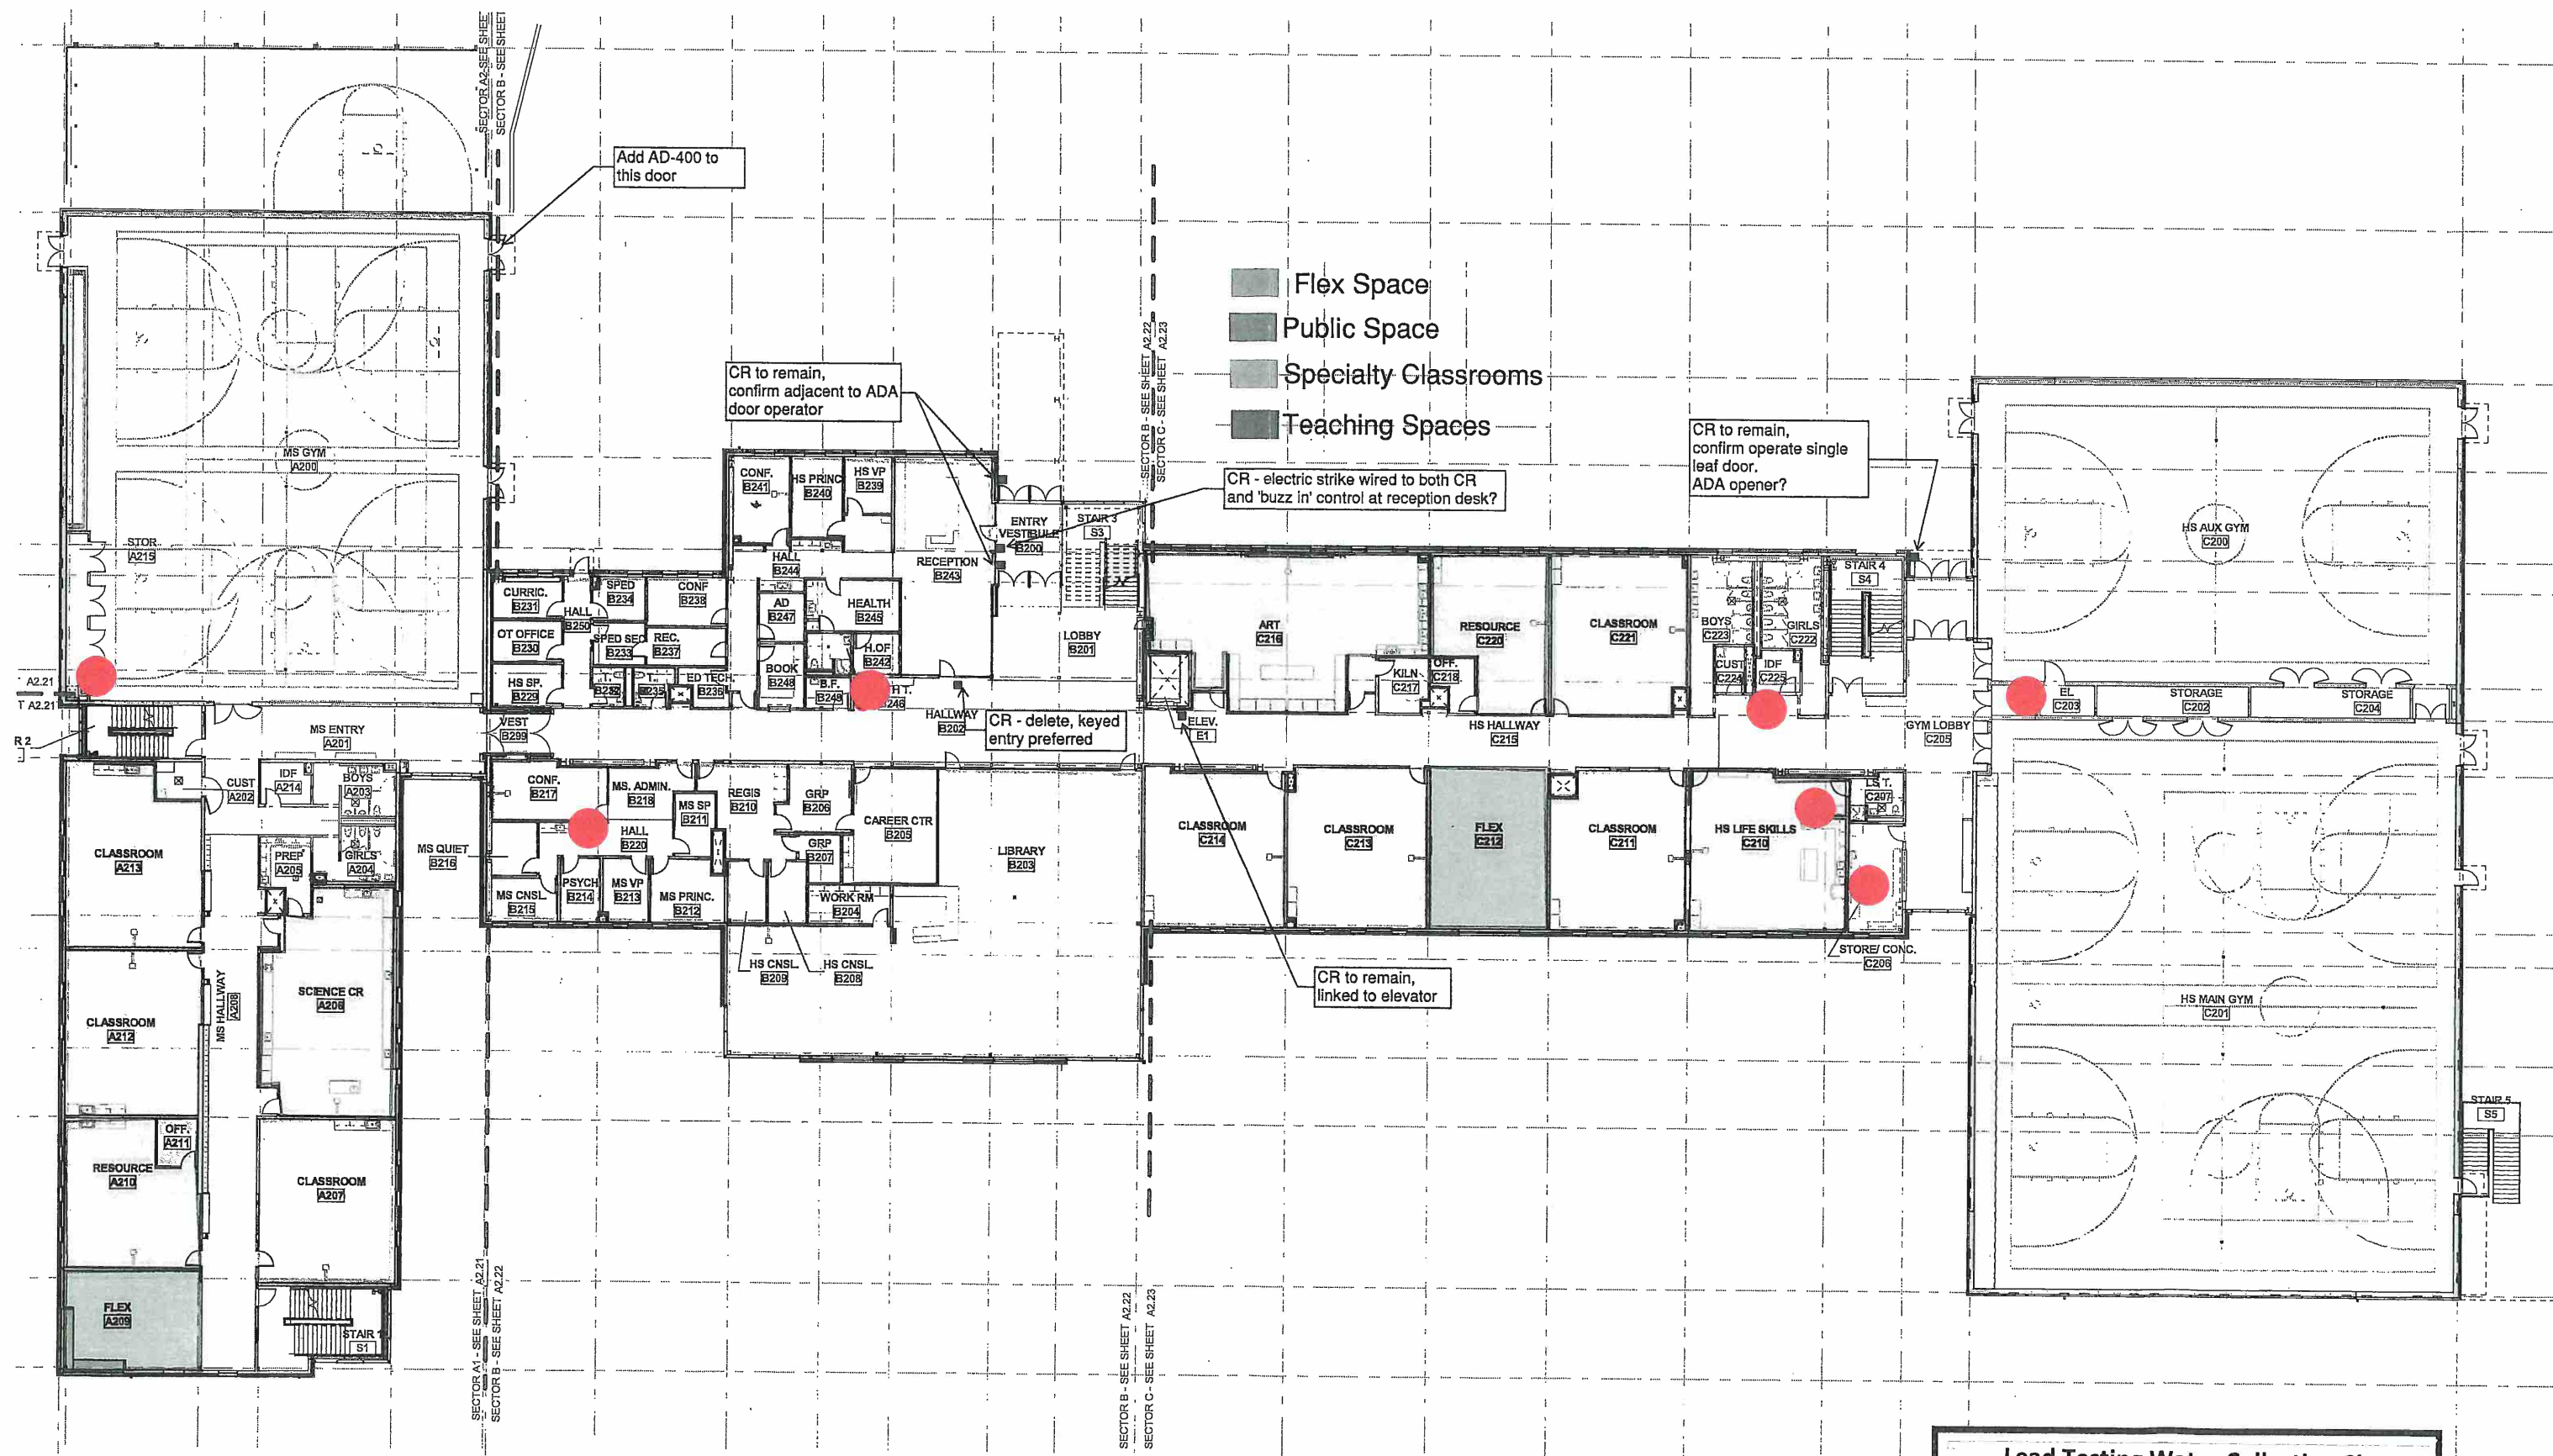

GYM

Lead Testing Water Collection Sites
Pacific Ridge Elementary

- Flex Space
- Public Space
- Specialty Classrooms
- Teaching Spaces

CR - delete, keyed entry preferred

CR to remain, confirm adjacent to ADA door operator, and operates single leaf door

CR - delete, keyed entry preferred

CR to remain, linked to elevator

CR to remain, confirm adjacent to ADA door operator, and operates single leaf door

**Lead Testing Water Collection Sites
First Floor-Seaside MS/HS**

**Lead Testing Water Collection Sites
Second Floor-Seaside MS/HS**

- Flex Space
- Public Space
- Specialty Classrooms
- Teaching Spaces

**Lead Testing Water Collection Sites
Third Floor-Seaside MS/HS**