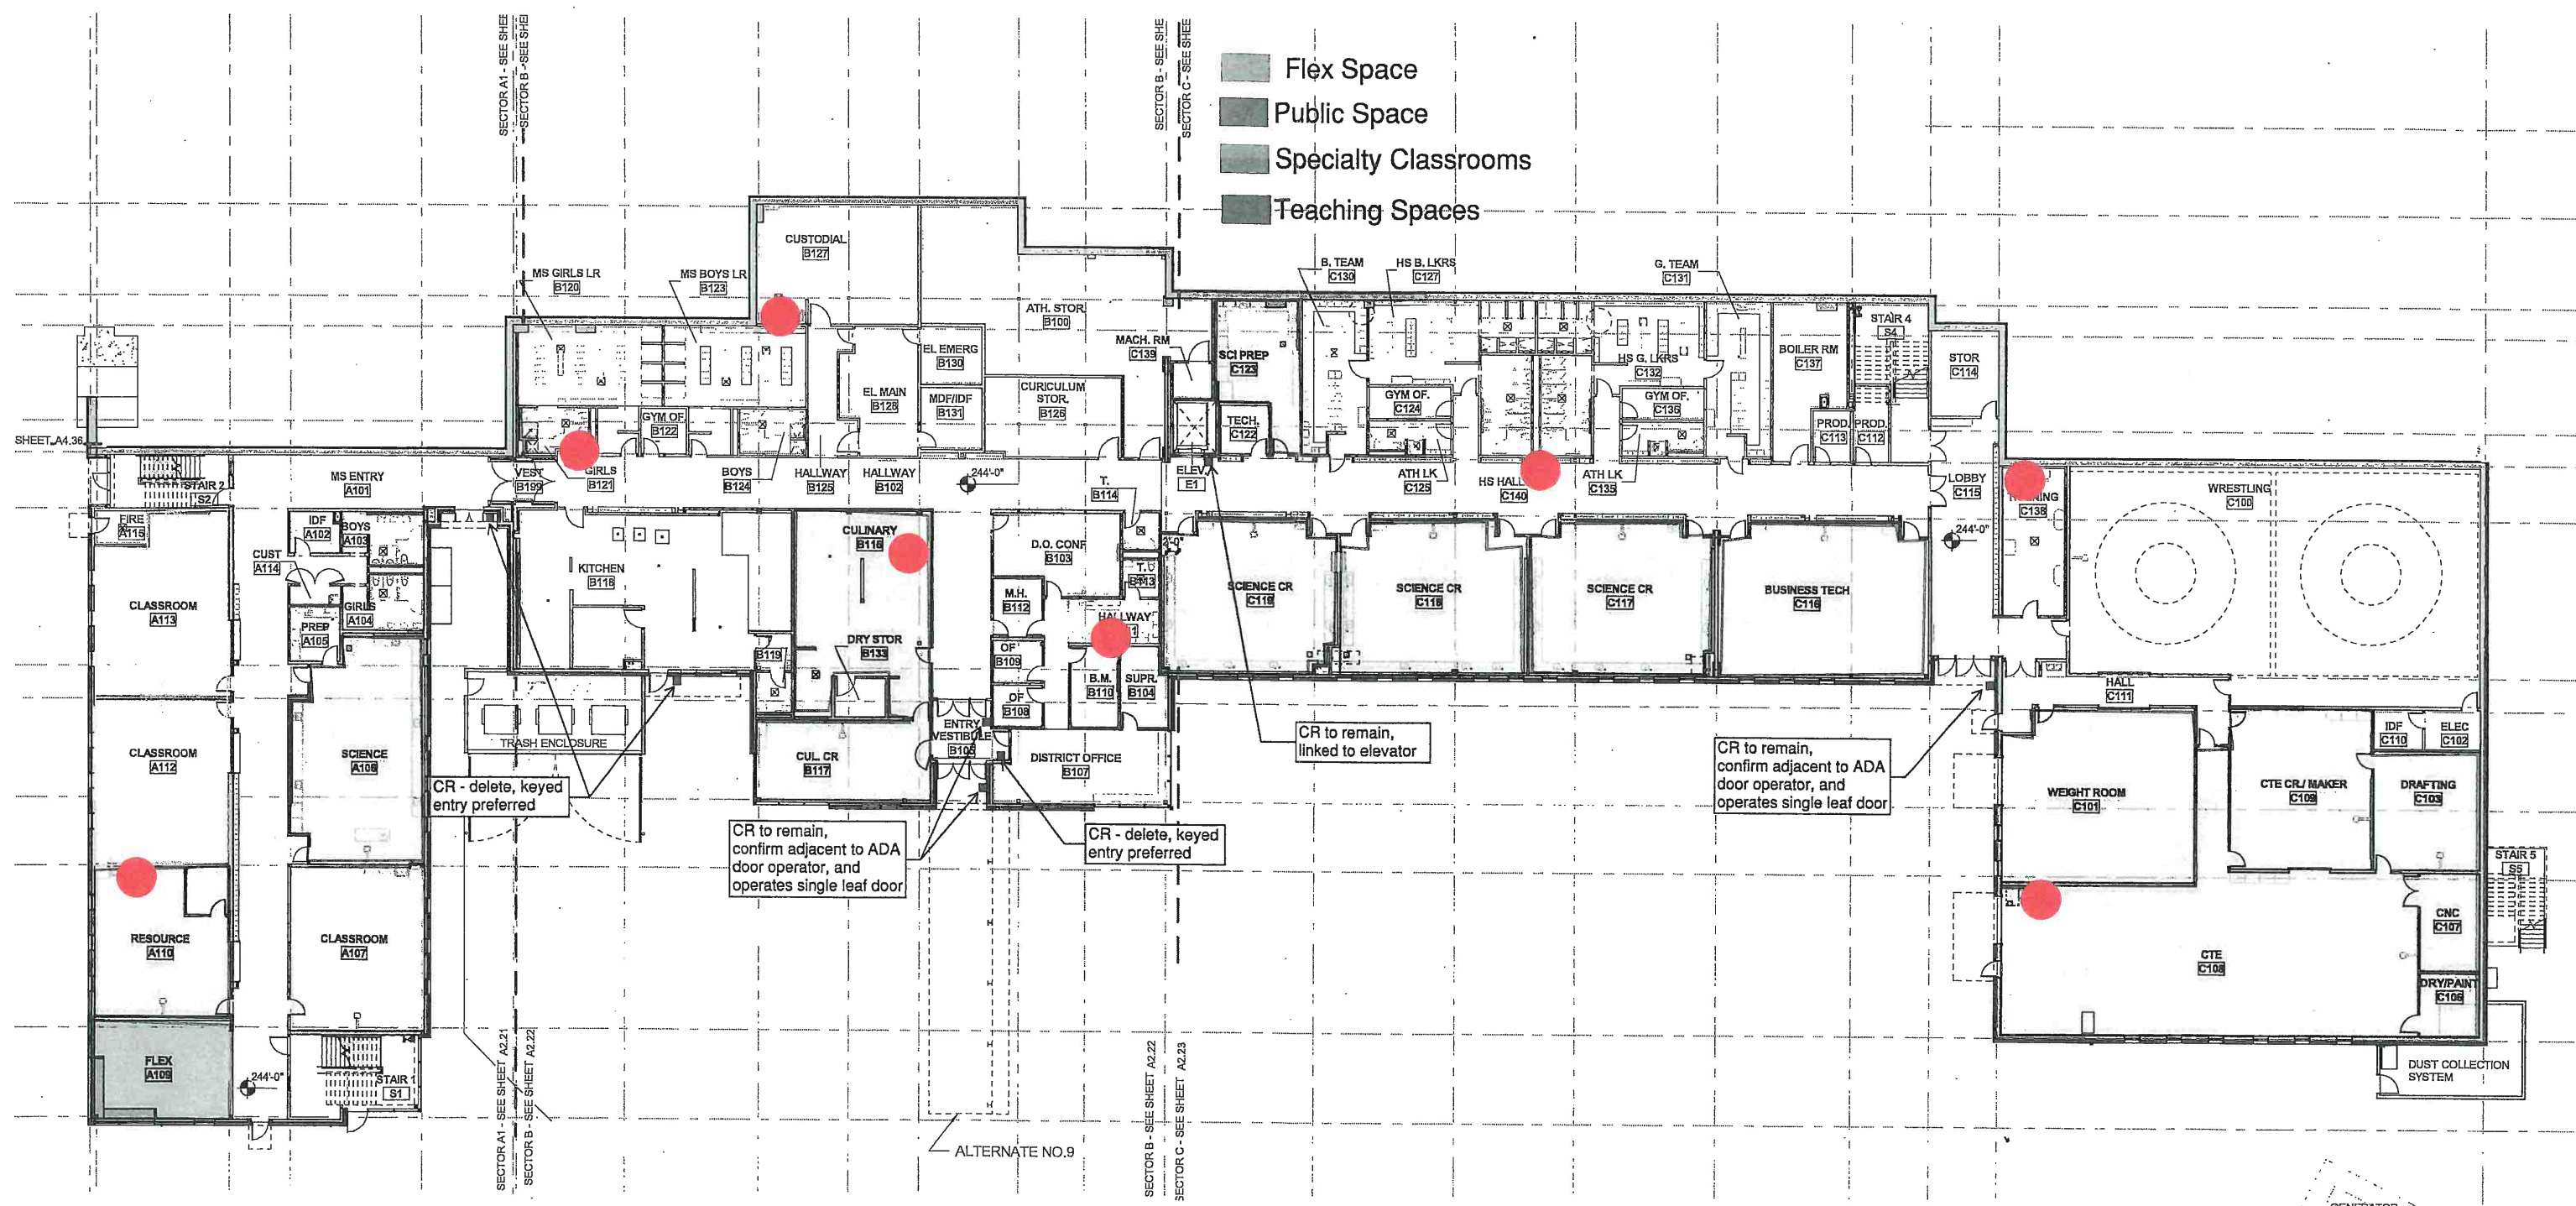

GYM

Lead Testing Water Collection Sites
Pacific Ridge Elementary

- Flex Space
- Public Space
- Specialty Classrooms
- Teaching Spaces

CR - delete, keyed entry preferred

CR to remain, confirm adjacent to ADA door operator, and operates single leaf door

CR - delete, keyed entry preferred

CR to remain, linked to elevator

CR to remain, confirm adjacent to ADA door operator, and operates single leaf door

**Lead Testing Water Collection Sites
First Floor-Seaside MS/HS**

**Lead Testing Water Collection Sites
Second Floor-Seaside MS/HS**

- Flex Space
- Public Space
- Specialty Classrooms
- Teaching Spaces

**Lead Testing Water Collection Sites
Third Floor-Seaside MS/HS**