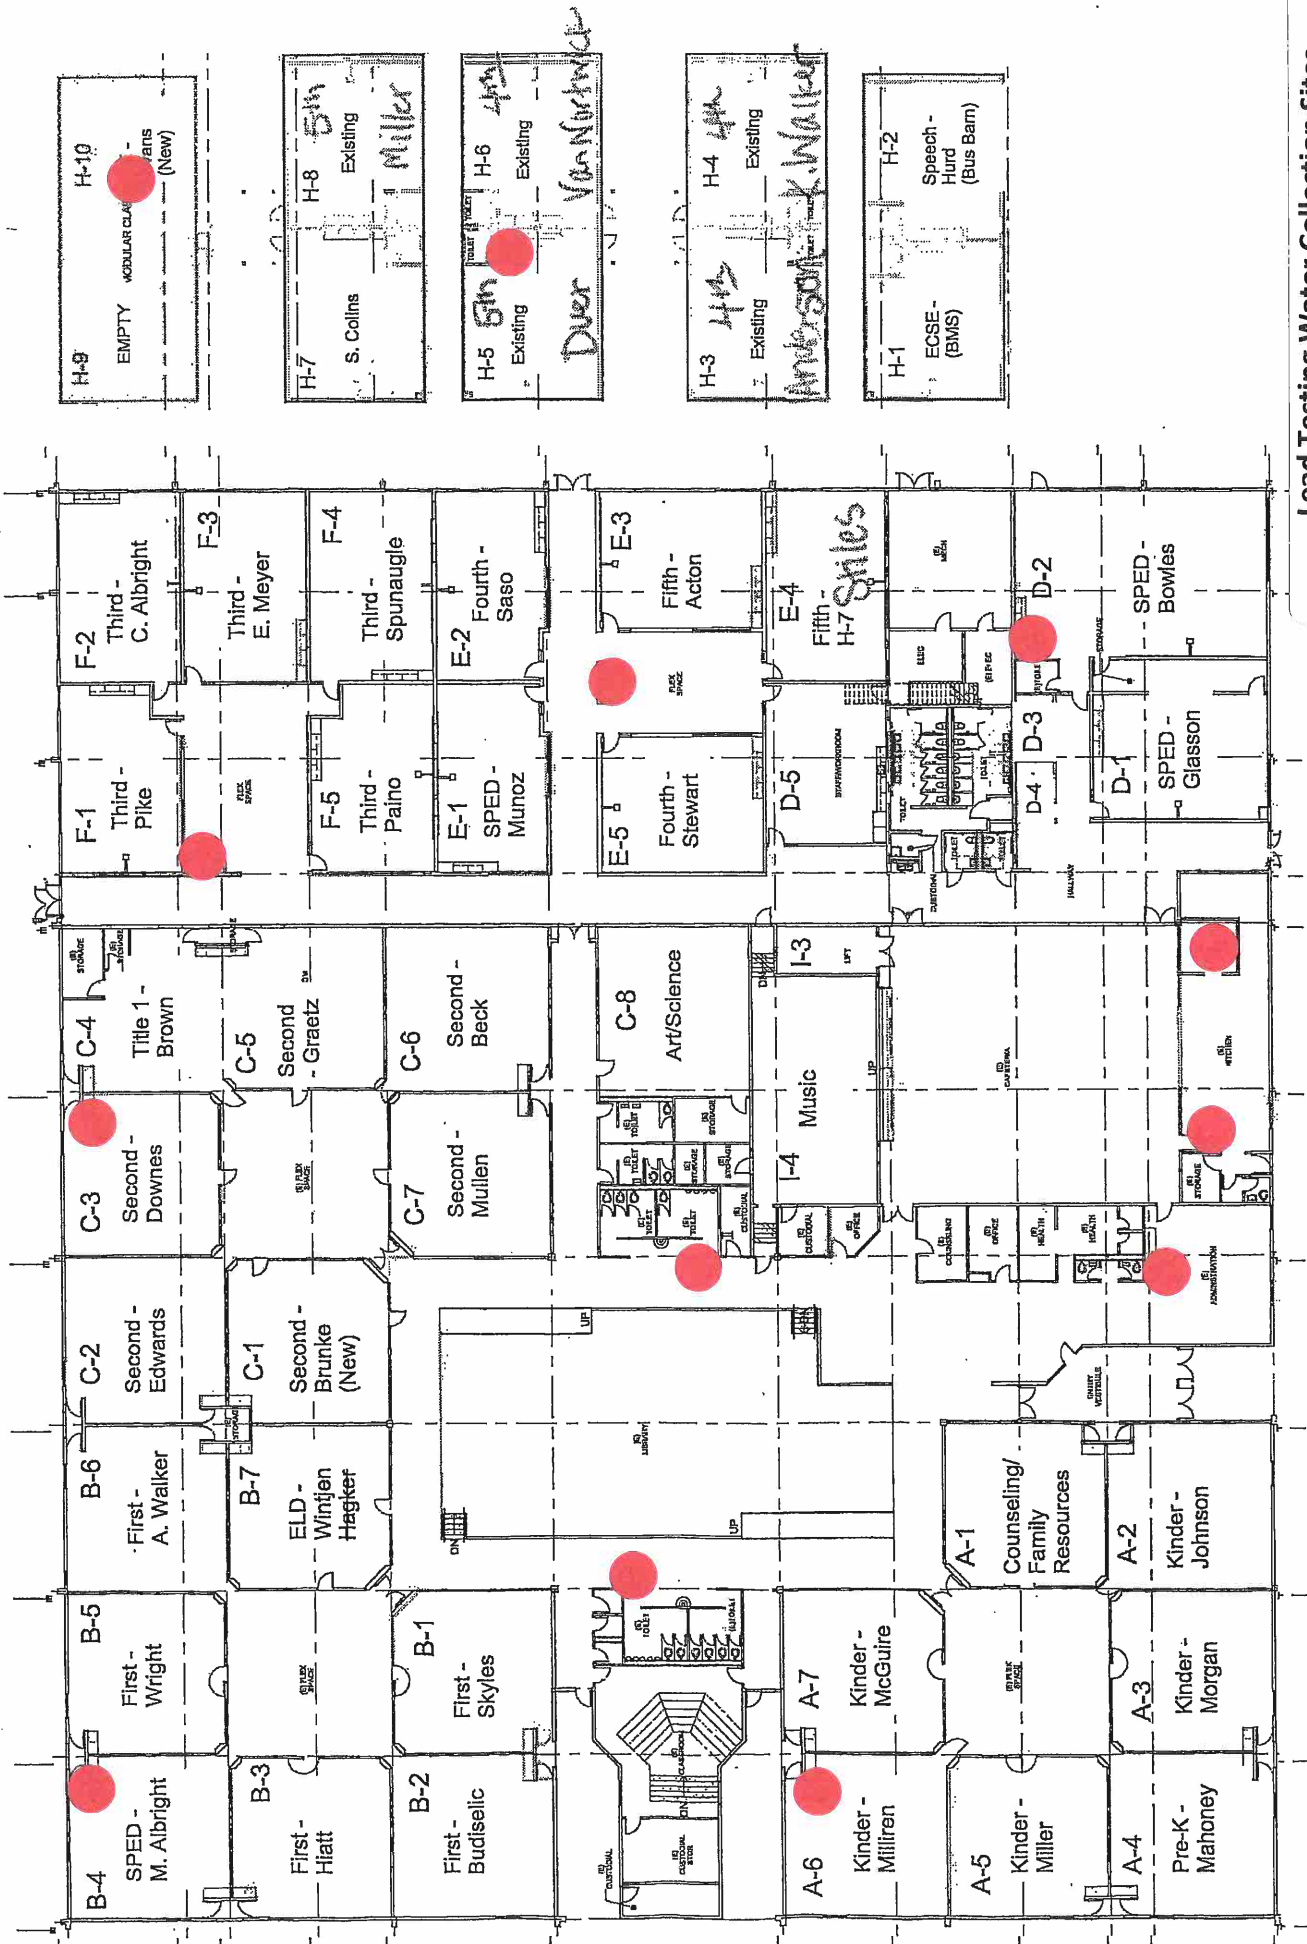

GYM

Lead Testing Water Collection Sites
Pacific Ridge Elementary

- Flex Space
- Public Space
- Specialty Classrooms
- Teaching Spaces

CR - delete, keyed entry preferred

CR to remain, confirm adjacent to ADA door operator, and operates single leaf door

CR - delete, keyed entry preferred

CR to remain, linked to elevator

CR to remain, confirm adjacent to ADA door operator, and operates single leaf door

**Lead Testing Water Collection Sites
First Floor-Seaside MS/HS**

**Lead Testing Water Collection Sites
Second Floor-Seaside MS/HS**

- Flex Space
- Public Space
- Specialty Classrooms
- Teaching Spaces

**Lead Testing Water Collection Sites
Third Floor-Seaside MS/HS**