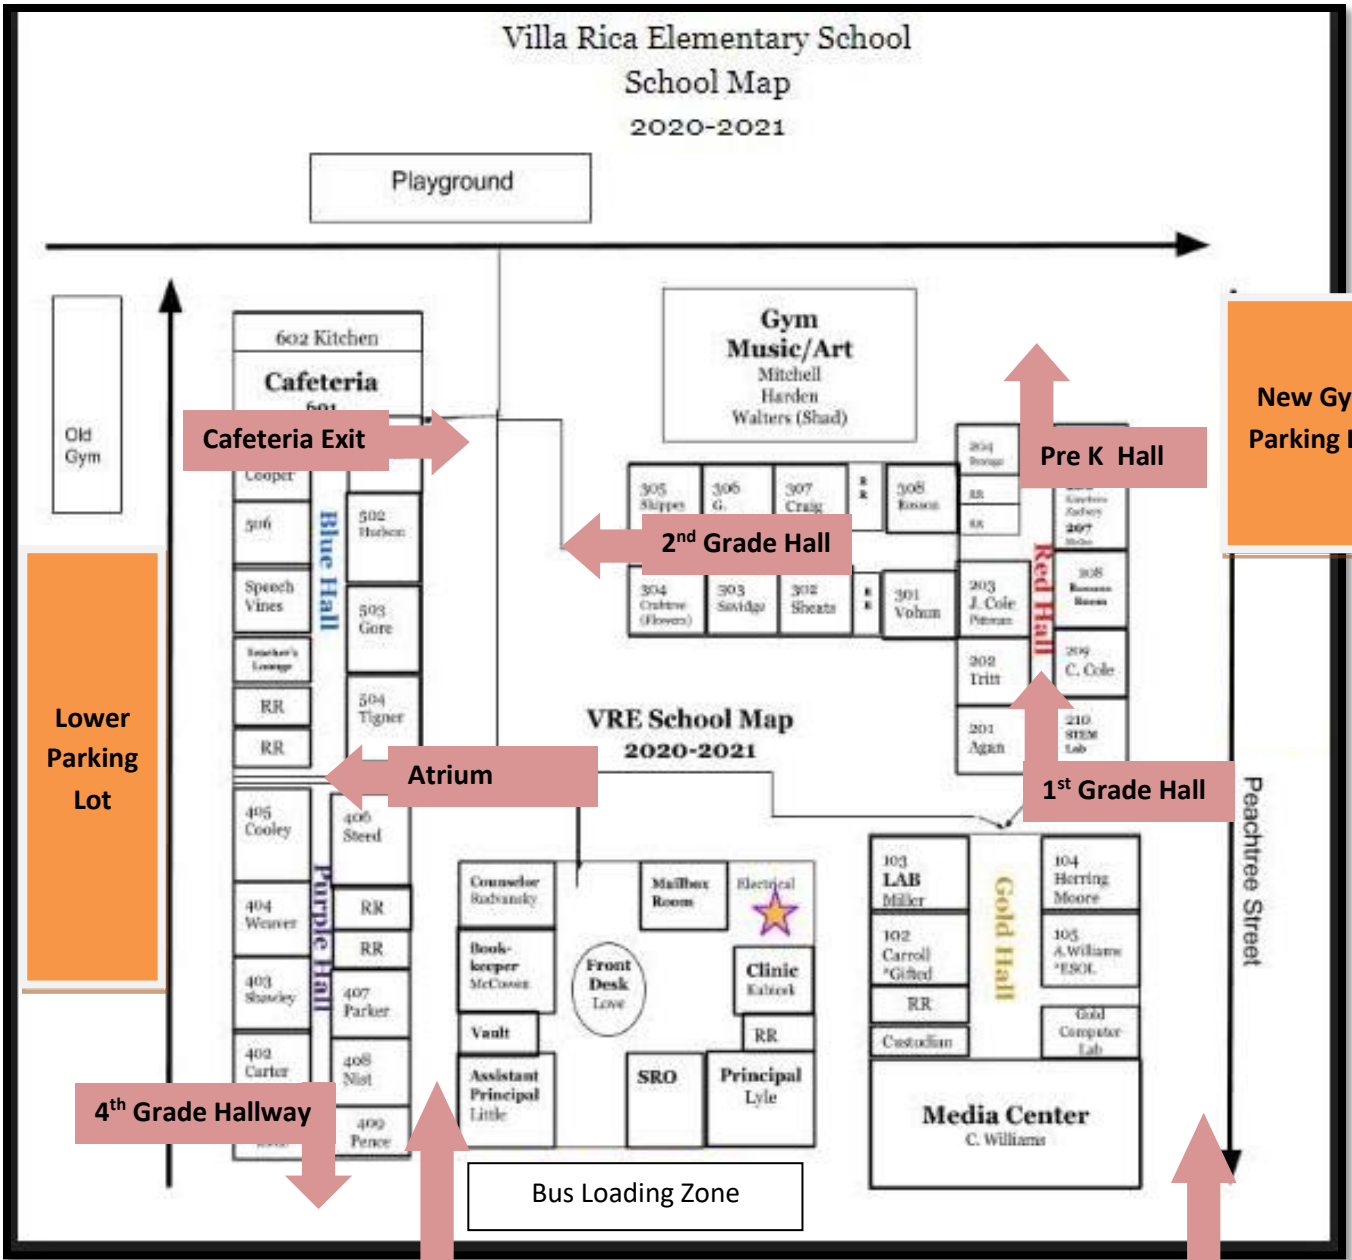

### Staggered Arrival Times

**1<sup>st</sup> – 3<sup>rd</sup> Grades 7:10-7:40**

**Pre K – K 7:45-8:15**

**4<sup>th</sup> – 5<sup>th</sup> Grades 7:45-8:15**

**If you have children from multiple grade levels use the earlier arrival time.**

**Exit by the cafeteria or out the 4<sup>th</sup> grade hallway door.**

### Photo Opportunities

**There will be photo opportunities set up outside of the buildings for parents to take photos with your students.**

Villa Rica Elementary School  
School Map  
2020-2021

Cafeteria Exit