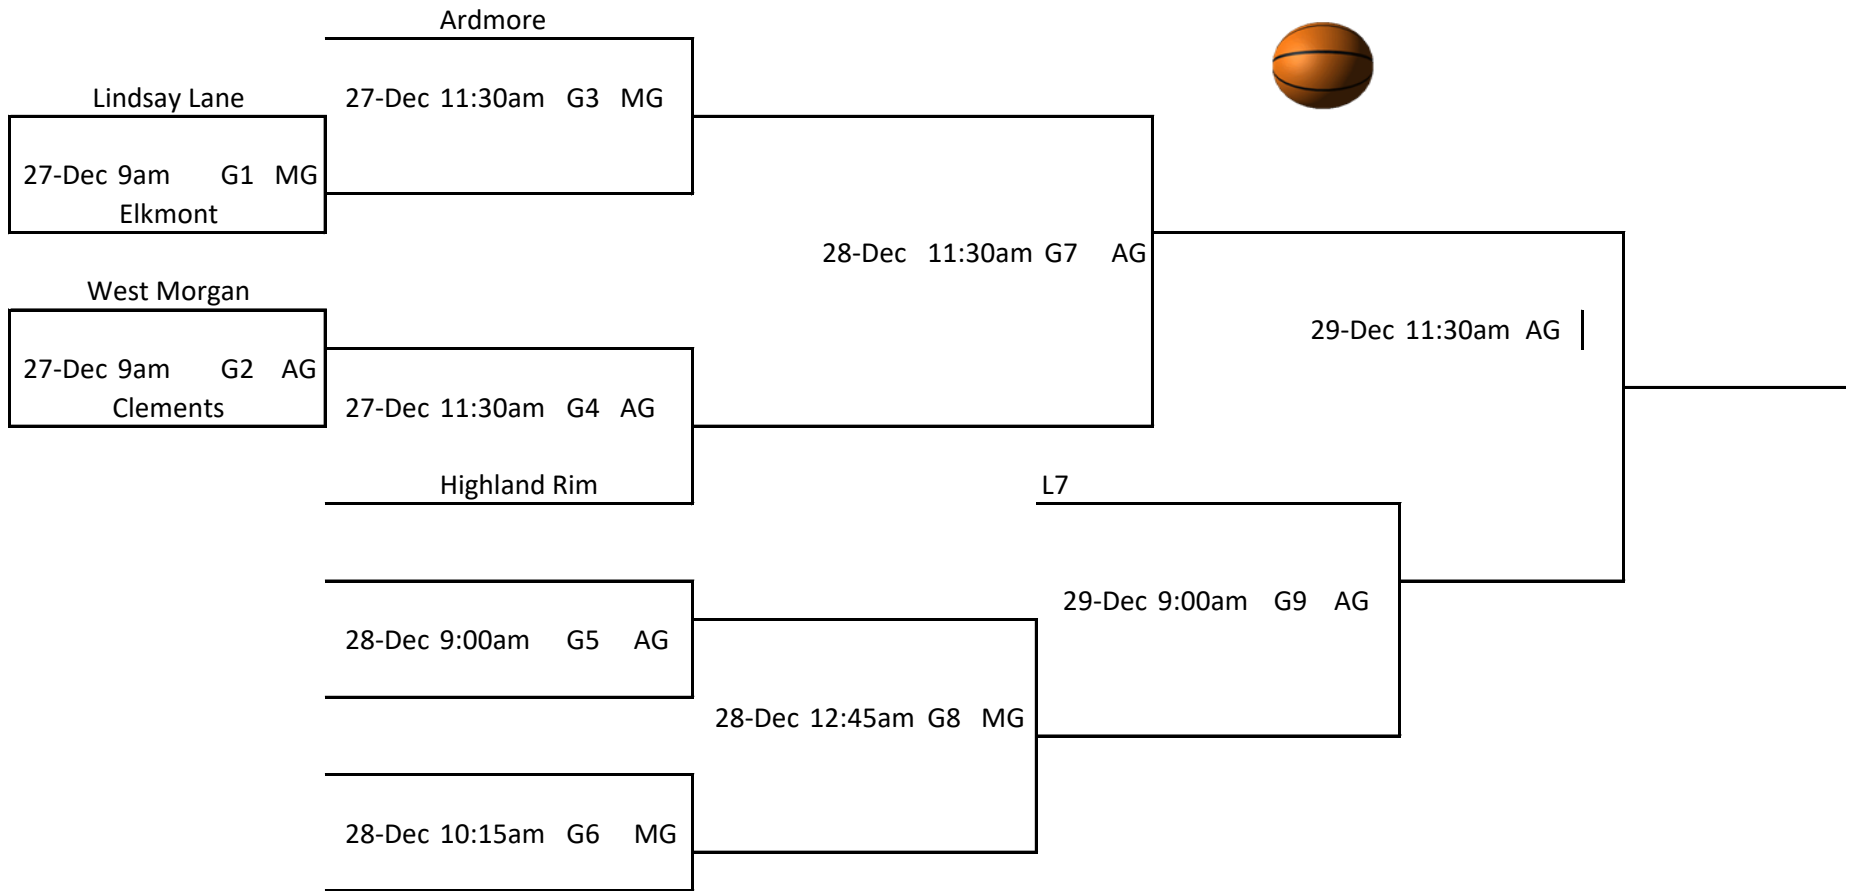

# MSG ARDMORE CHRISTMAS TOURNAMENT

DEC. 27-29

\*MG = Main Gym

\*\*AG = Aux Gym

\*\* Top Team Will Be Home And Wear White

\*\*\*Guaranteed 2 games