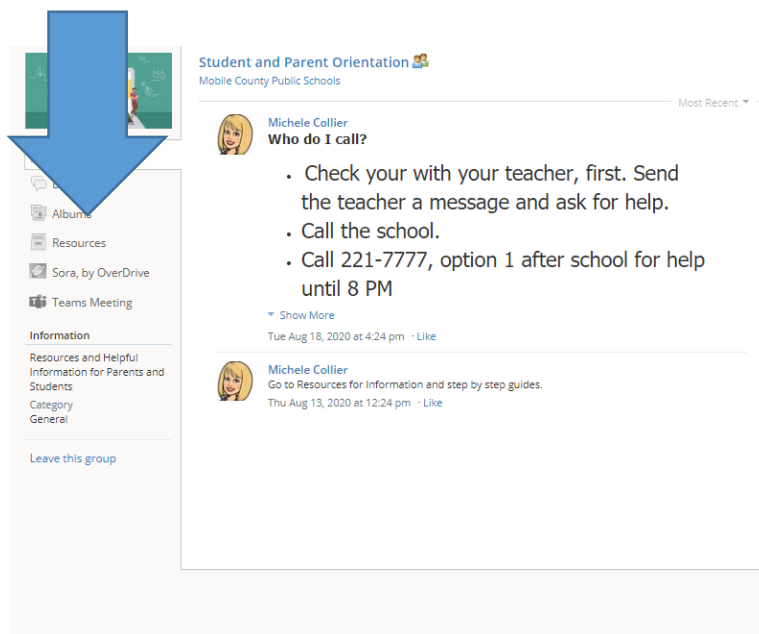

Parents should visit this site for information. <https://acp.mcpss.com/>

Schoology information Student and Parent Orientation

How to login

1. Go to mcpss.schoology.com and find Login button on the right of the page.
2. Enter your district email and password.
 - a. **Username:**
 - i. first letter of first name, first letter of middle name, first letter of last name, last 6 digits of state ID
 - ii. (EX: Sheree T. Moore - STM123456@stu.mcpss.com). If no middle name is listed, it is just the two initials. **Caps or lower case does not matter in a username.**
 - b. **Password:**
 - i. Capital first letter of first name, lower case letter of last name, 8-digit birthdate (Sm01012020)
 - c.
3. As you type, a menu will open below that will allow you to select your school.
4. Select the school under which you are registered, and click Log in.
5. Click groups and enter the code: **33BB-5VB5-GVZF3** to join the Student and Parent Orientation Group in Schoology.
6. Click resources on the left of the screen to view