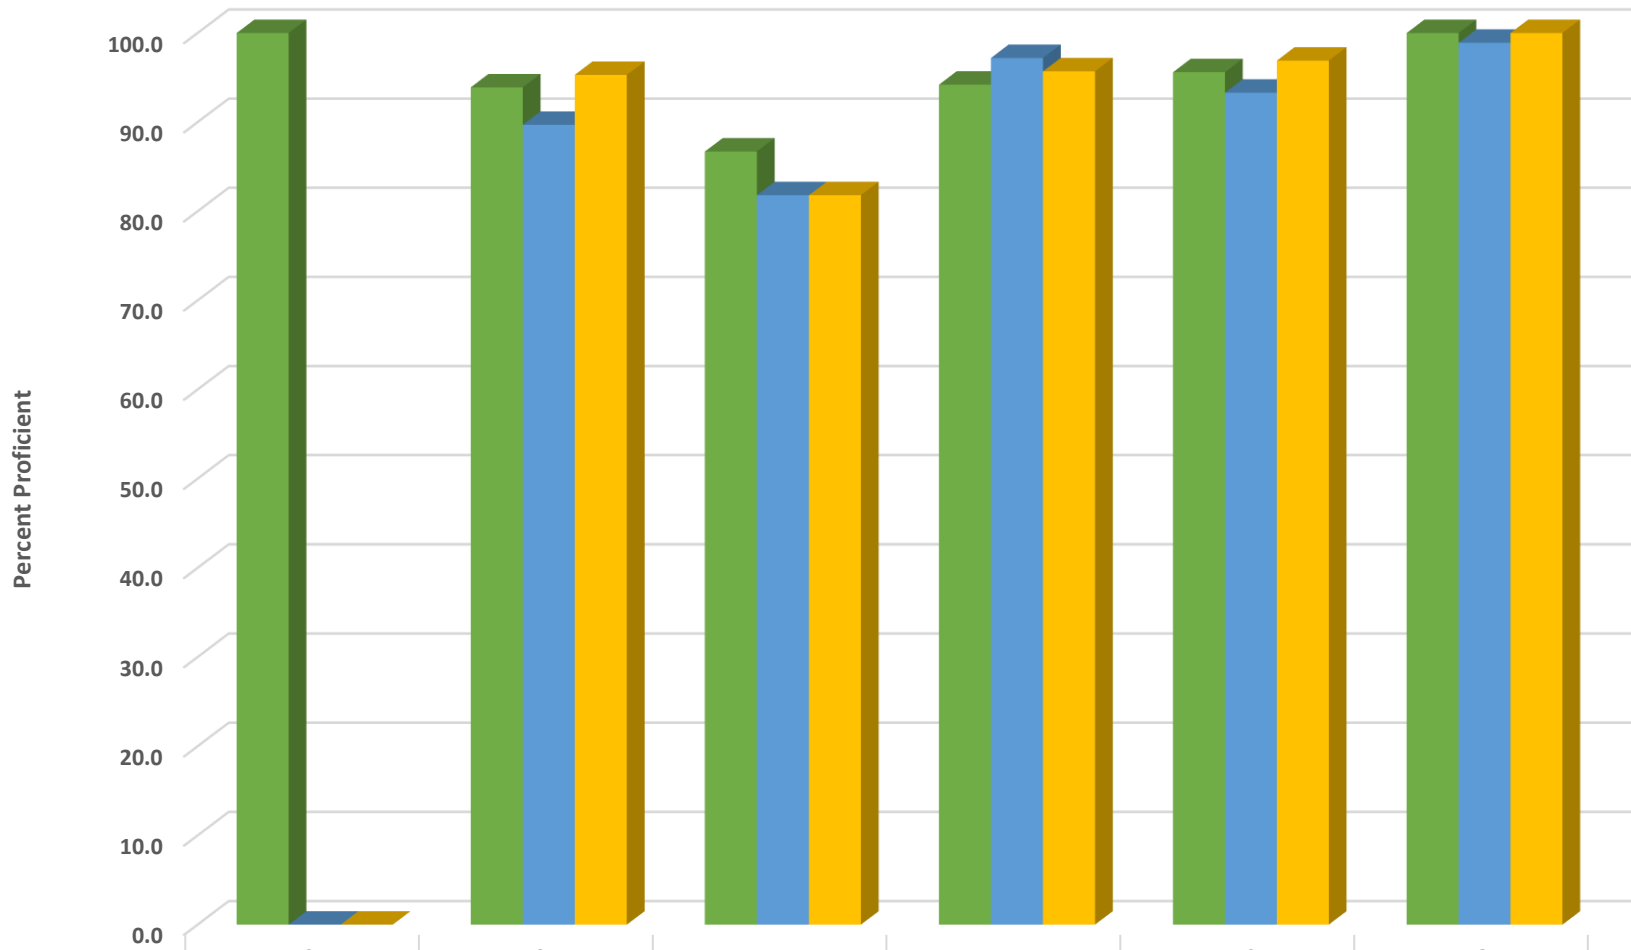

Randolph Early College High School 2018-2019 All EOC's GLP

Randolph Early College High Biology Percent Proficient by Subgroups

	HISP	WHITE	EDS	AIG
2017 prof pct	88.9	96.7	94.4	100.0
2018 prof pct	89.7	100.0	94.1	100.0
2019 prof pct	100.0	100.0	97.5	100.0

Randolph Early College High English II Percent Proficient by Subgroups

■	2017 prof pct	0.0	0.0	100.0	0.0	93.1	96.9	100.0
■	2018 prof pct	100.0	100.0	83.9	100.0	95.9	94.3	0.0
■	2019 prof pct	0.0	0.0	97.3	0.0	93.2	97.4	100.0

Randolph Early College High End-of-Course Percent Proficient by Subgroups

■ 2017 prof pct	100.0	93.9	86.7	94.2	95.6	100.0
■ 2018 prof pct	0.0	89.7	81.8	97.2	93.3	98.9
■ 2019 prof pct	0.0	95.3	81.8	95.7	96.9	100.0