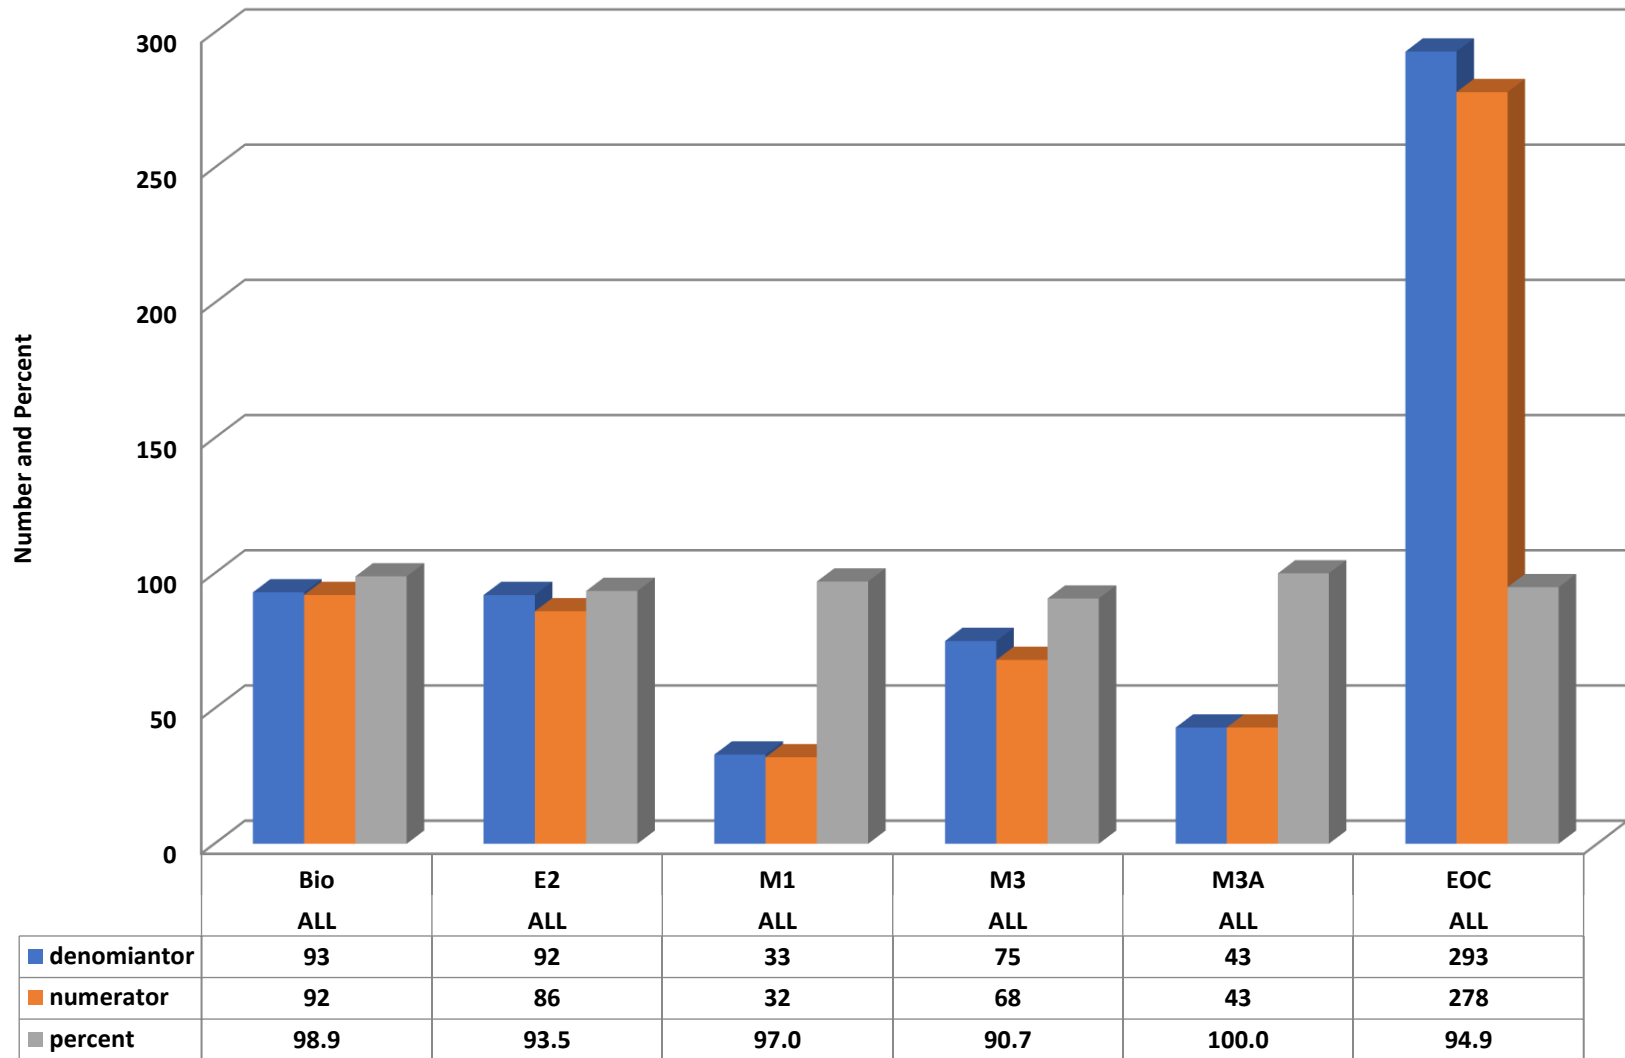

Randolph Early College High School 2018-2019 All EOC's GLP

Randolph Early College High Biology Percent Proficient by Subgroups

	HISP	WHITE	EDS	AIG
2017 prof pct	88.9	96.7	94.4	100.0
2018 prof pct	89.7	100.0	94.1	100.0
2019 prof pct	100.0	100.0	97.5	100.0

Randolph Early College High English II Percent Proficient by Subgroups

■	2017 prof pct	0.0	0.0	100.0	0.0	93.1	96.9	100.0
■	2018 prof pct	100.0	100.0	83.9	100.0	95.9	94.3	0.0
■	2019 prof pct	0.0	0.0	97.3	0.0	93.2	97.4	100.0

Randolph Early College High End-of-Course Percent Proficient by Subgroups

■ 2017 prof pct	100.0	93.9	86.7	94.2	95.6	100.0
■ 2018 prof pct	0.0	89.7	81.8	97.2	93.3	98.9
■ 2019 prof pct	0.0	95.3	81.8	95.7	96.9	100.0