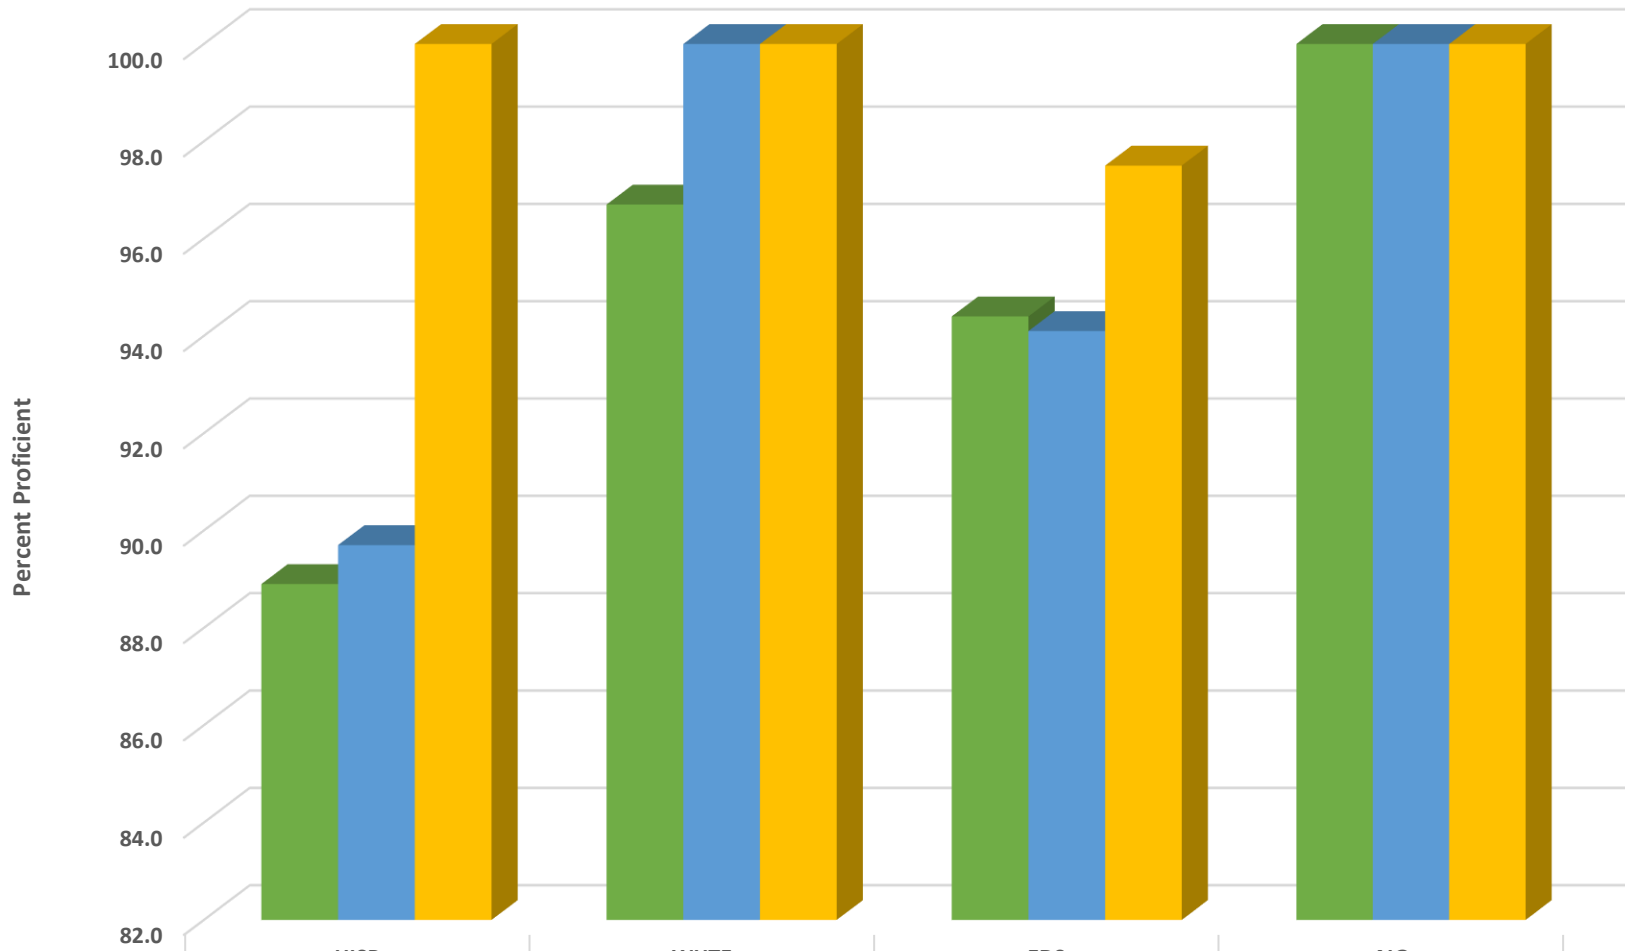

Randolph Early College High Biology Percent Proficient by Subgroups

	HISP	WHITE	EDS	AIG
2017 prof pct	88.9	96.7	94.4	100.0
2018 prof pct	89.7	100.0	94.1	100.0
2019 prof pct	100.0	100.0	97.5	100.0