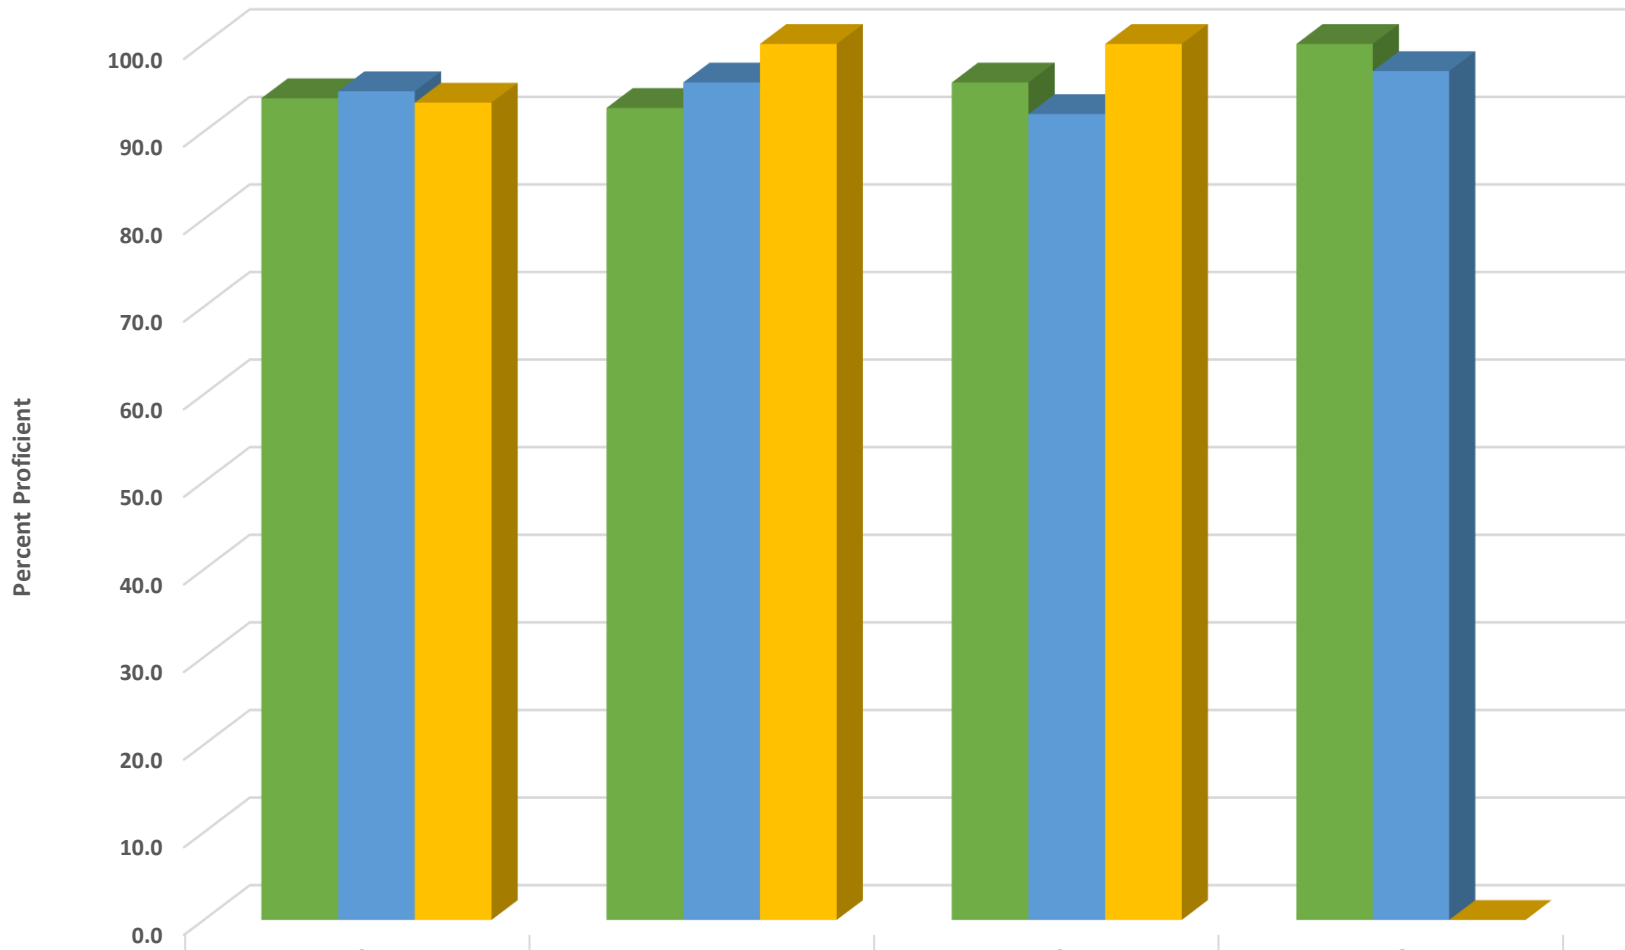

Randolph Early College High NC Math I Percent Proficient by Subgroups

	HISP	WHITE	EDS	AIG
2017 prof pct	93.8	92.7	95.6	100.0
2018 prof pct	94.6	95.6	92.0	96.9
2019 prof pct	93.3	100.0	100.0	0.0