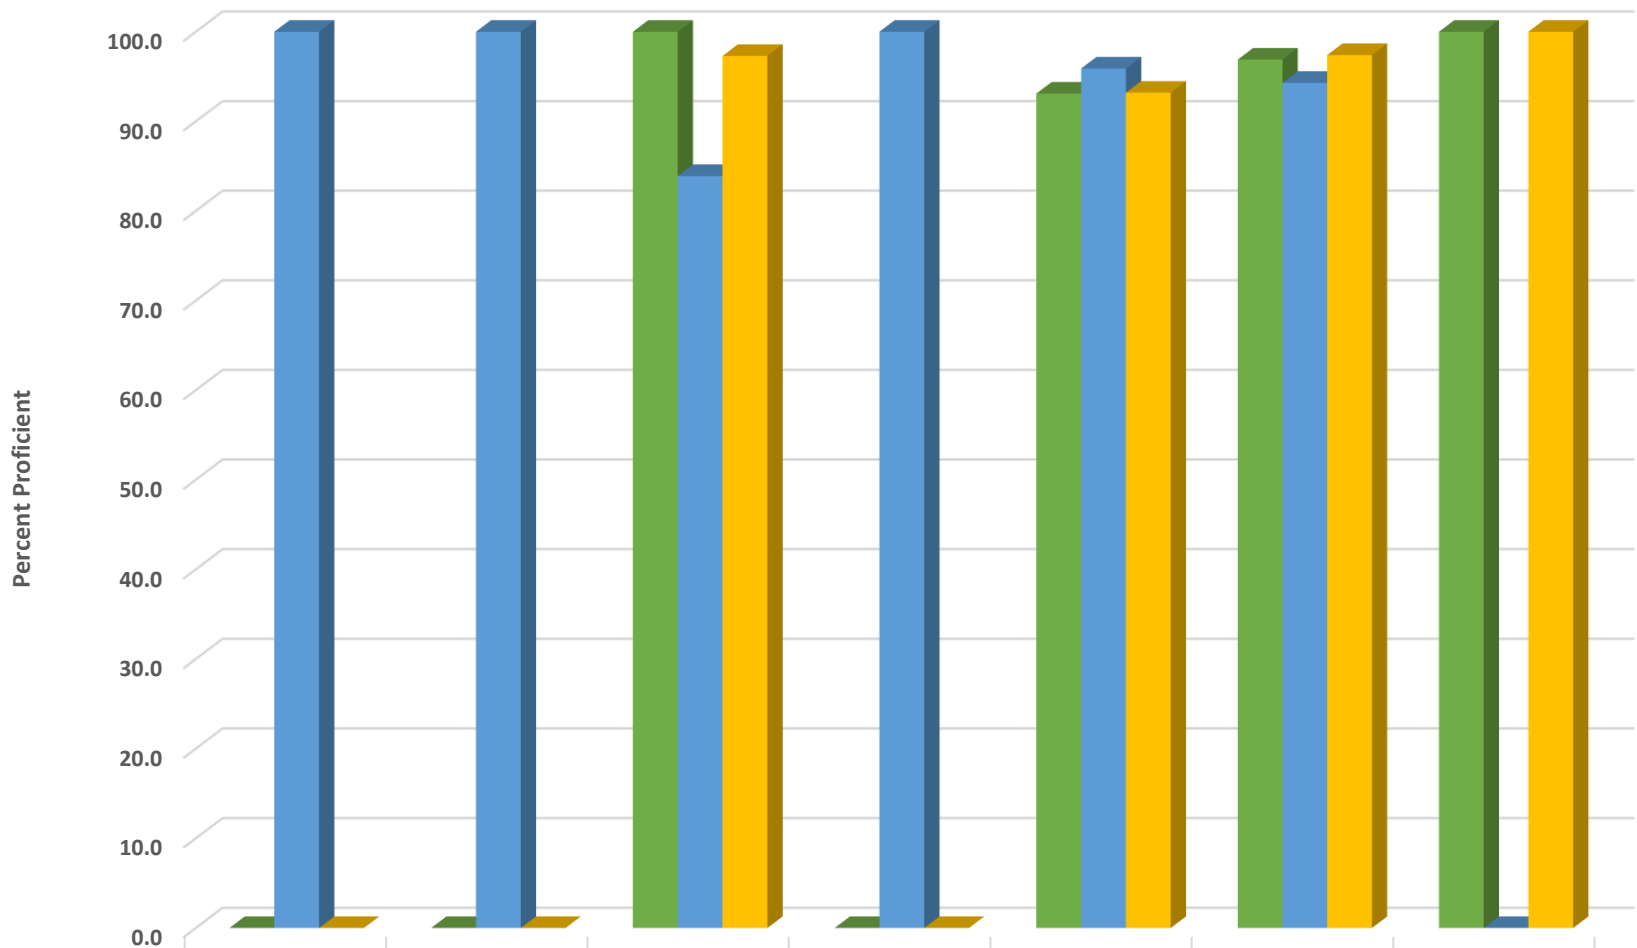

Randolph Early College High School 2018-2019 All EOC's GLP

Randolph Early College High Biology Percent Proficient by Subgroups

	HISP	WHITE	EDS	AIG
2017 prof pct	88.9	96.7	94.4	100.0
2018 prof pct	89.7	100.0	94.1	100.0
2019 prof pct	100.0	100.0	97.5	100.0

Randolph Early College High English II Percent Proficient by Subgroups

■	2017 prof pct	0.0	0.0	100.0	0.0	93.1	96.9	100.0
■	2018 prof pct	100.0	100.0	83.9	100.0	95.9	94.3	0.0
■	2019 prof pct	0.0	0.0	97.3	0.0	93.2	97.4	100.0

Randolph Early College High End-of-Course Percent Proficient by Subgroups

■ 2017 prof pct	100.0	93.9	86.7	94.2	95.6	100.0
■ 2018 prof pct	0.0	89.7	81.8	97.2	93.3	98.9
■ 2019 prof pct	0.0	95.3	81.8	95.7	96.9	100.0