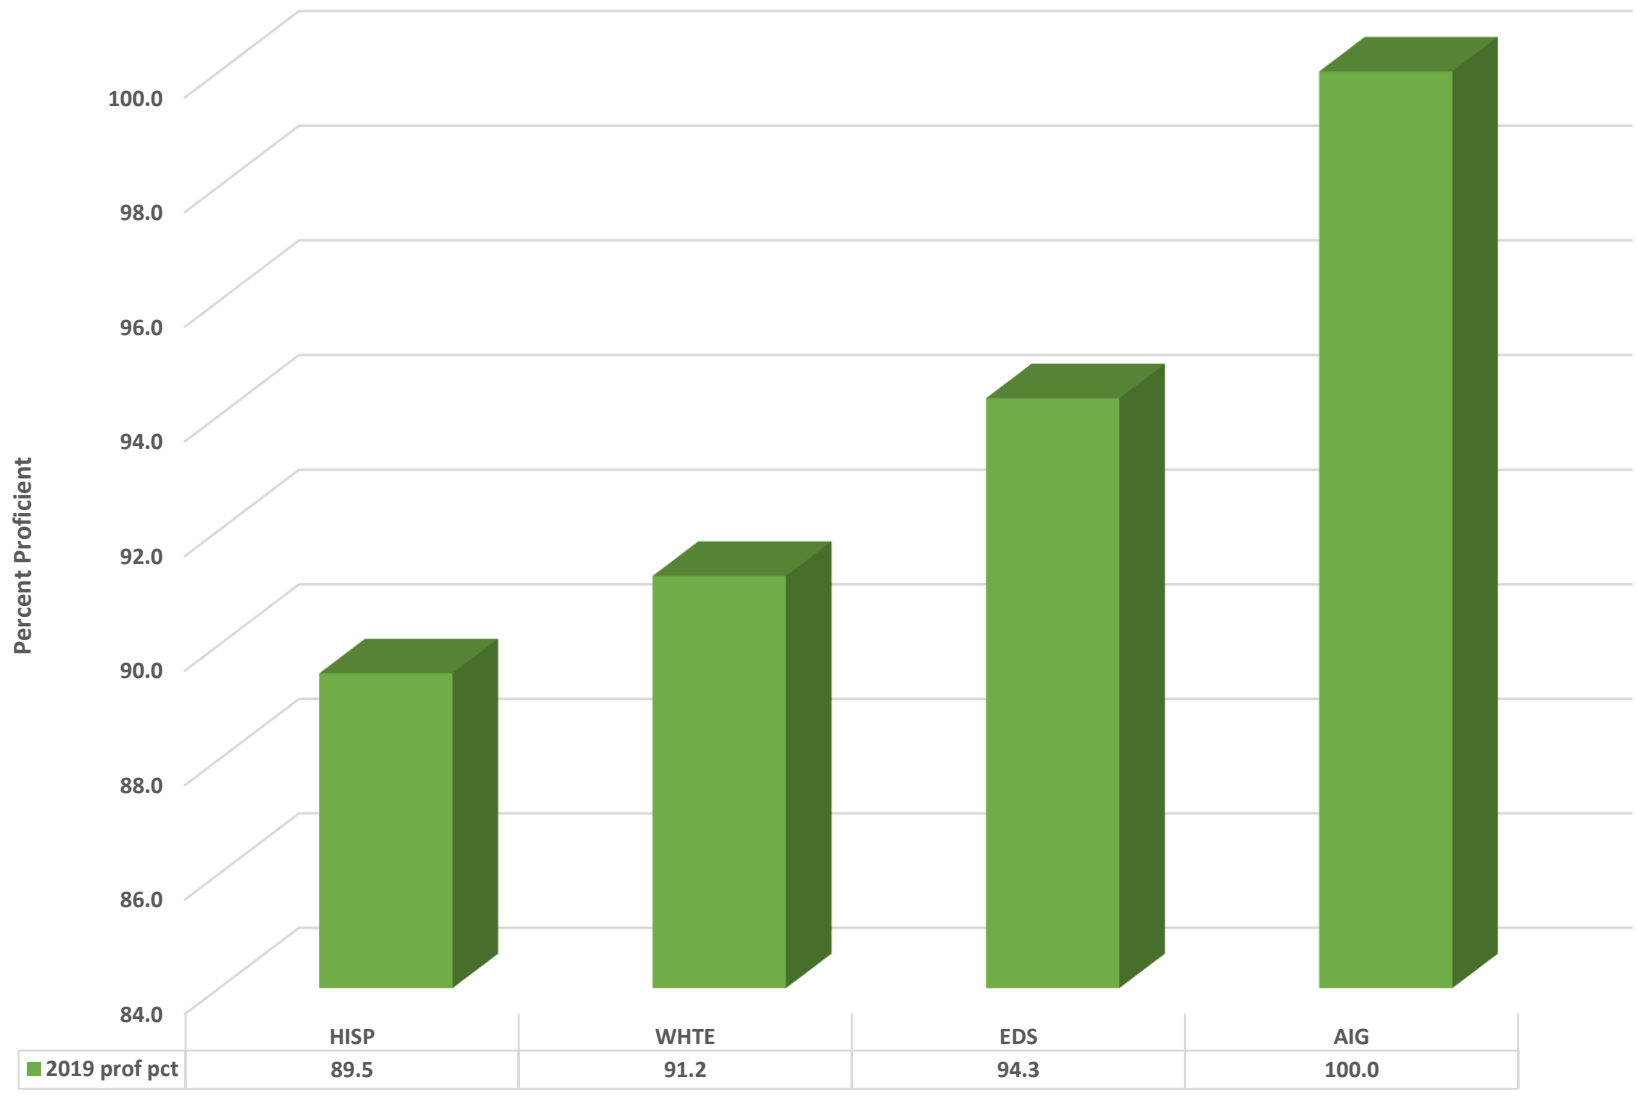

Randolph Early College High NC Math III Overall Percent Proficient by Subgroups