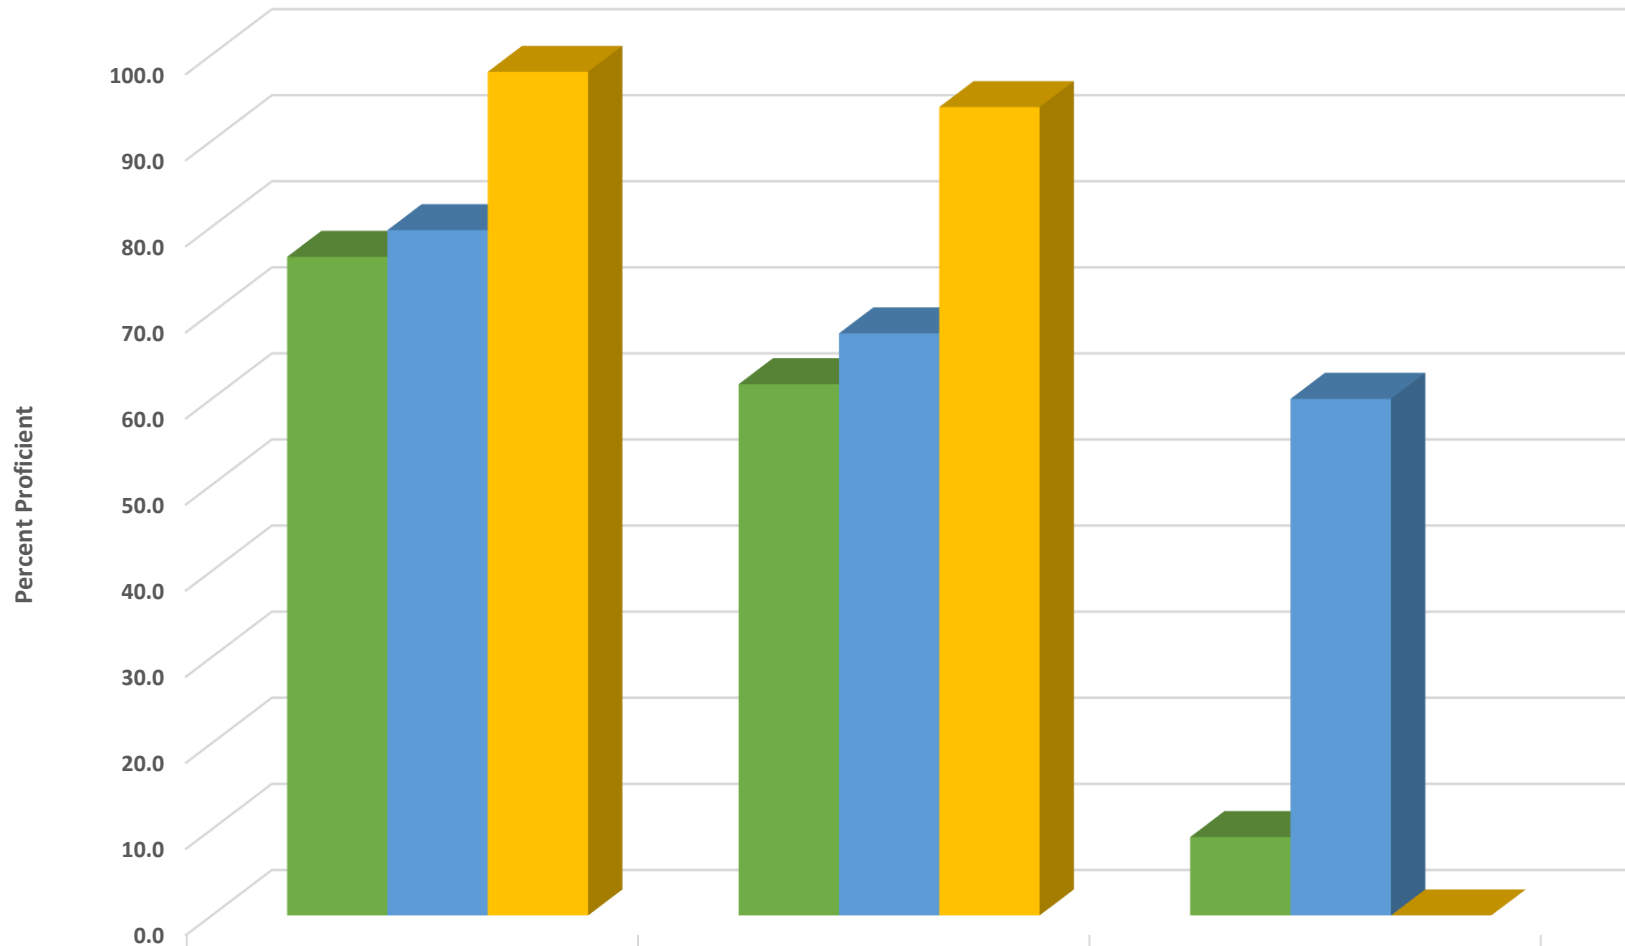

Tabernacle Elementary Grade 5 Science Percent Proficient by Subgroups

	WHTe	EDS	SWD
2017 prof pct	76.5	61.7	9.1
2018 prof pct	79.6	67.6	60.0
2019 prof pct	98.0	93.9	0.0