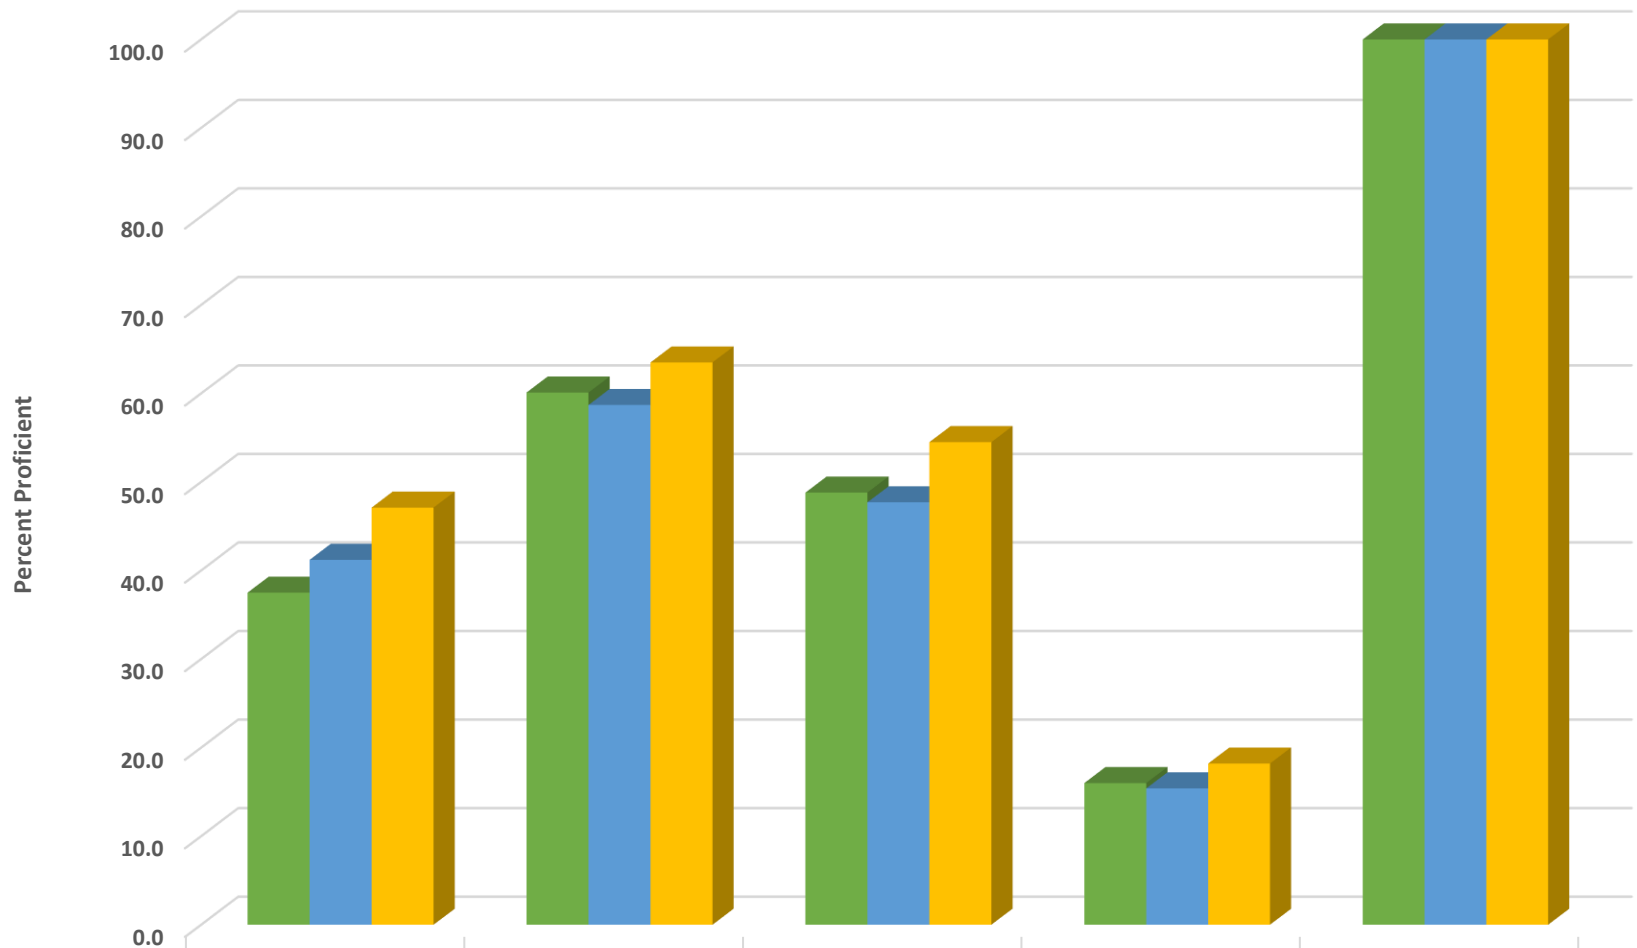

Tabernacle Elementary Grades 3-5 ELA/Reading Percent Proficient by Subgroups

	HISP	WHITE	EDS	SWD	AIG
2017 prof pct	37.5	60.1	48.8	16.0	100.0
2018 prof pct	41.2	58.7	47.7	15.4	100.0
2019 prof pct	47.1	63.5	54.5	18.2	100.0