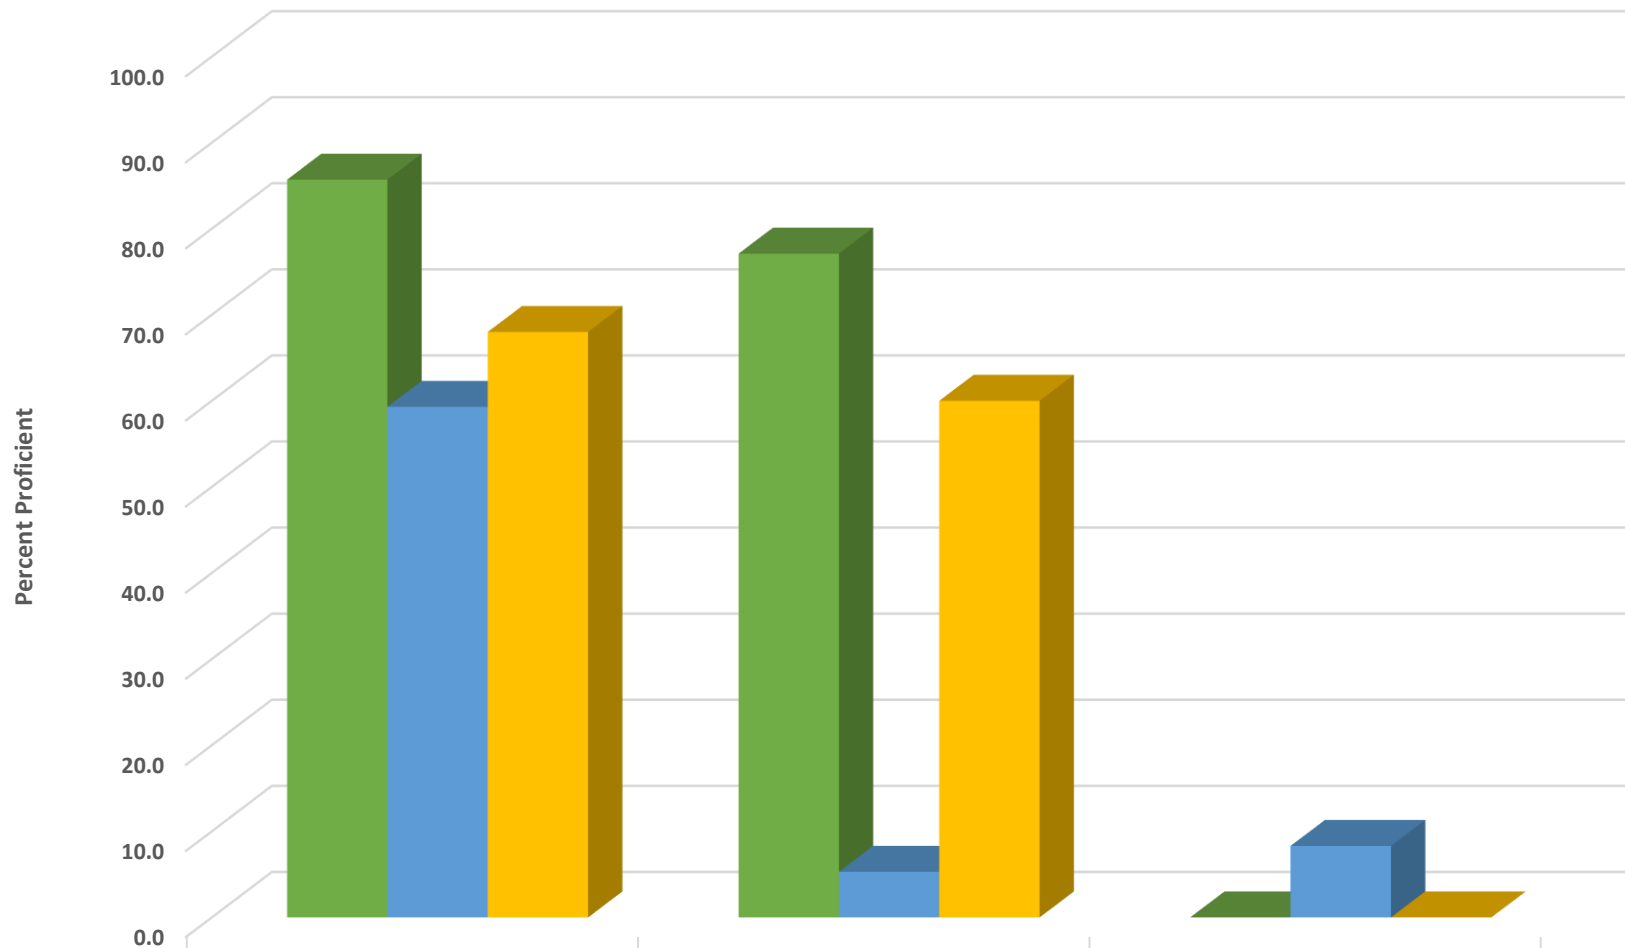

Tabernacle Elementary Grade 3 Math Percent Proficient by Subgroups

	WHTe	EDS	SWD
2017 prof pct	85.7	77.1	0.0
2018 prof pct	59.3	5.3	8.3
2019 prof pct	68.0	60.0	0.0