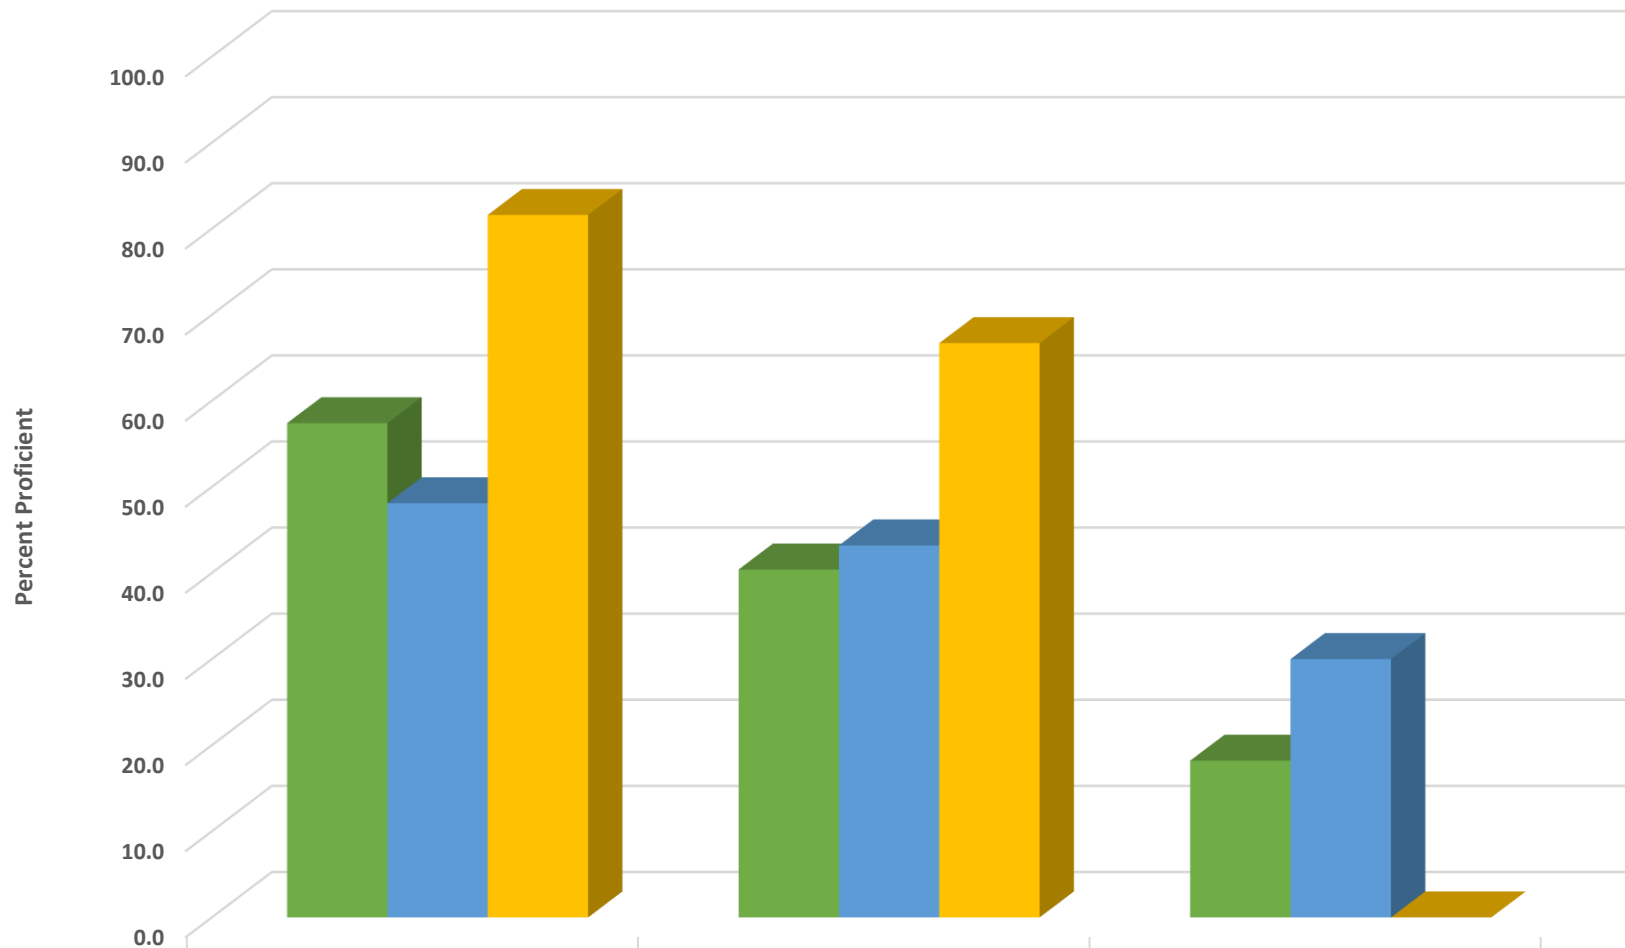

Tabernacle Elementary Grade 5 ELA/Reading Percent Proficient by Subgroups

	WHTe	EDS	SWD
2017 prof pct	57.4	40.4	18.2
2018 prof pct	48.1	43.2	30.0
2019 prof pct	81.6	66.7	0.0