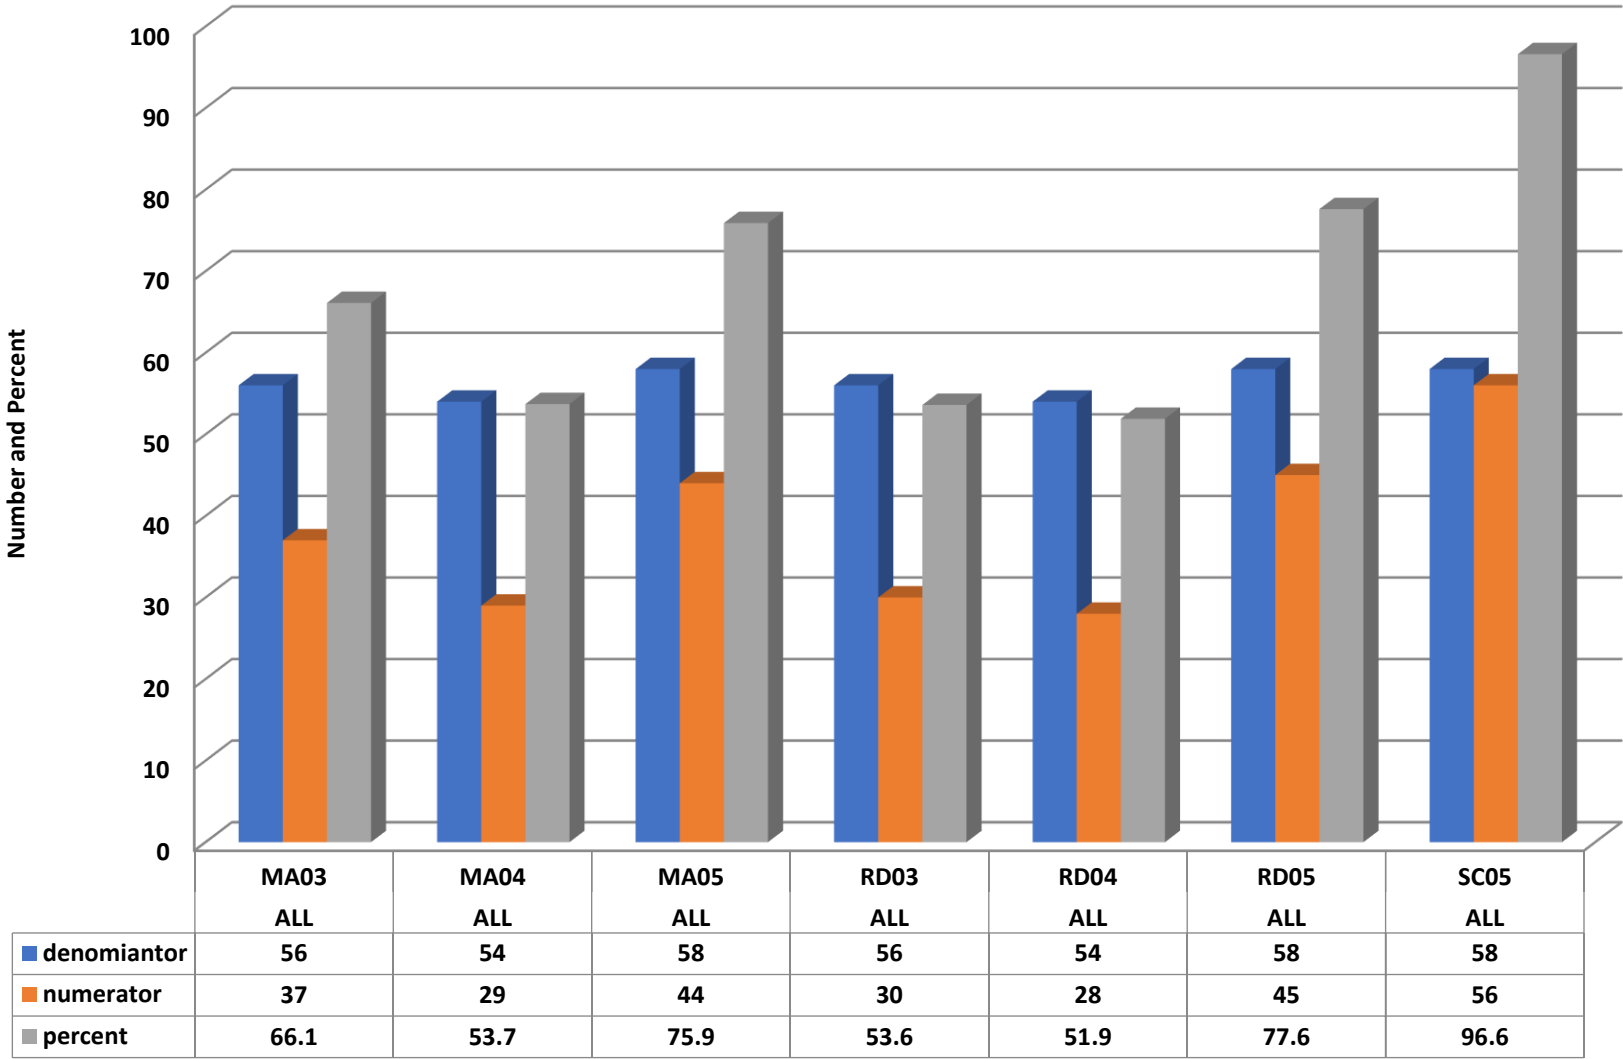

Tabernacle Elementary School 2018-2019 Math, Reading, and Science GLP

Tabernacle Elementary Grades 3-5 Percent Proficient by Subgroups

	HISP	WHITE	EDS	SWD	AIG
2017 prof pct	43.8	64.6	62.2	8.0	100.0
2018 prof pct	47.1	60.6	52.3	7.7	100.0
2019 prof pct	52.9	67.6	57.1	18.2	100.0