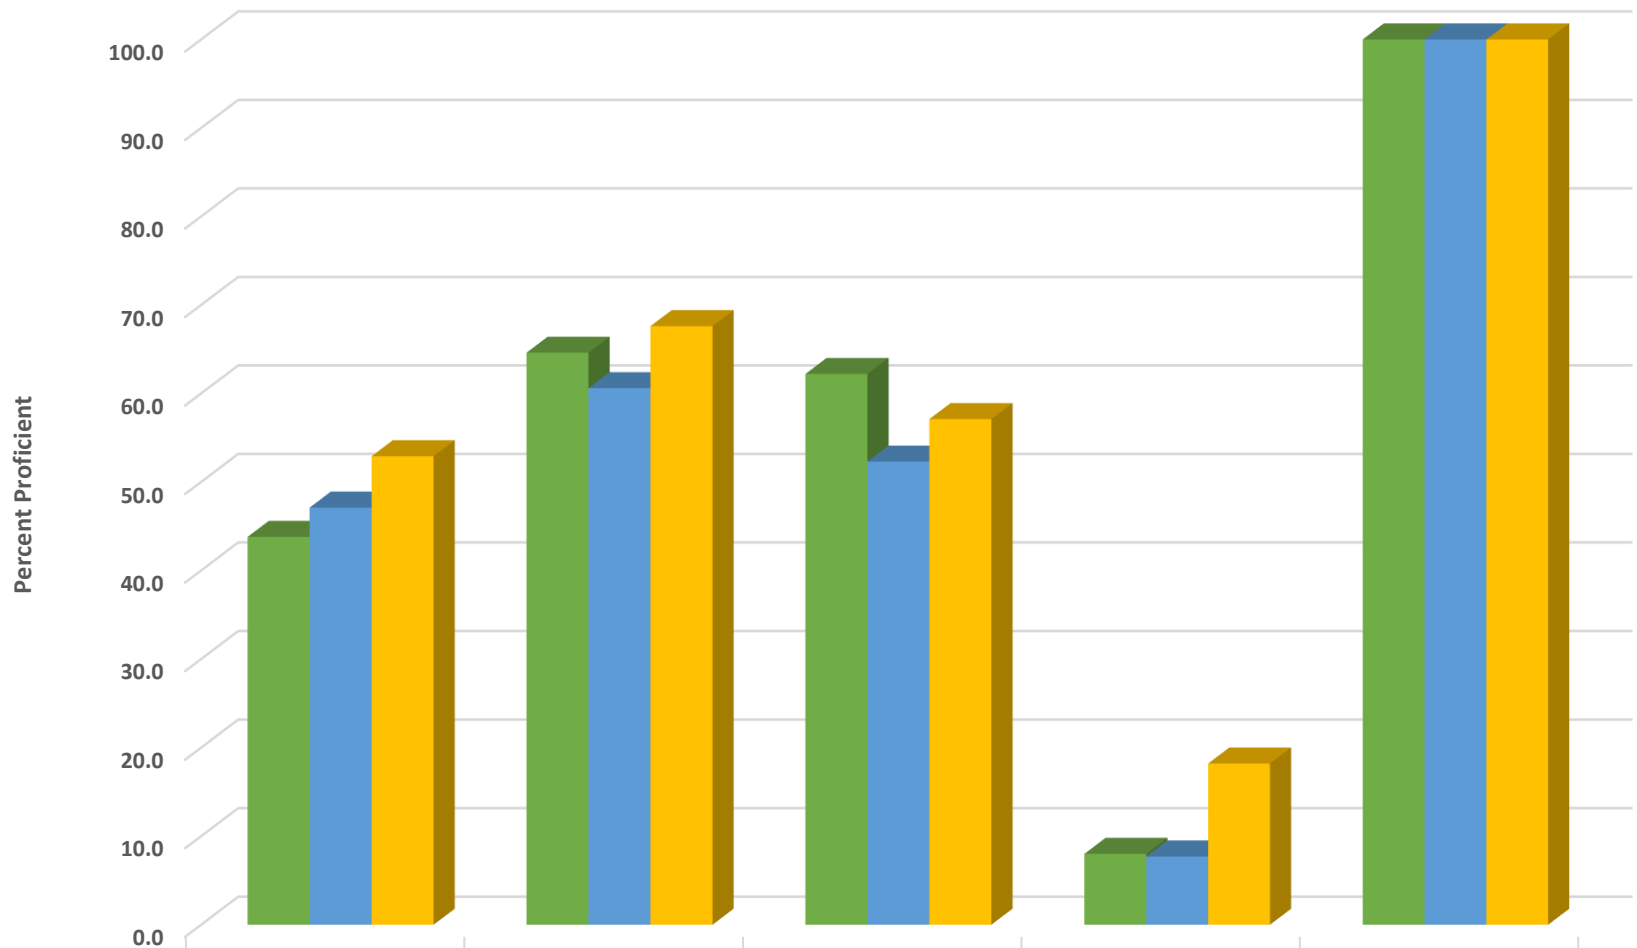

Tabernacle Elementary School 2018-2019 Math, Reading, and Science GLP

Tabernacle Elementary Grades 3-5 Percent Proficient by Subgroups

	HISP	WHITE	EDS	SWD	AIG
2017 prof pct	43.8	64.6	62.2	8.0	100.0
2018 prof pct	47.1	60.6	52.3	7.7	100.0
2019 prof pct	52.9	67.6	57.1	18.2	100.0