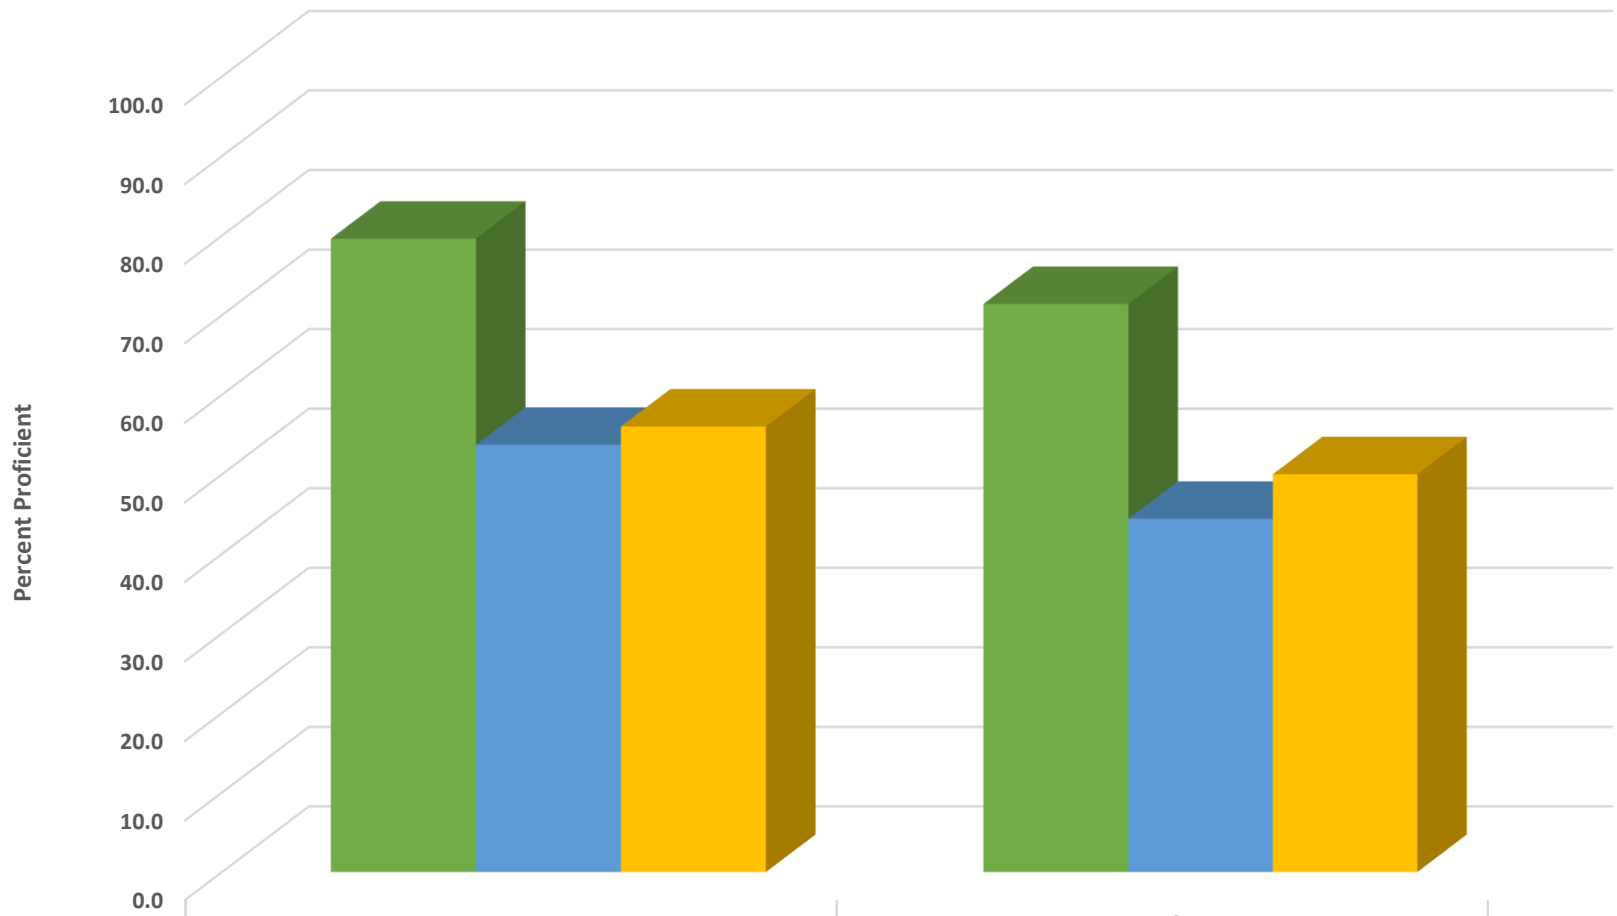

Tabernacle Elementary Grade 3 ELA/Reading Percent Proficient by Subgroups

■	2017 prof pct	79.6	71.4
■	2018 prof pct	53.7	44.4
■	2019 prof pct	56.0	50.0