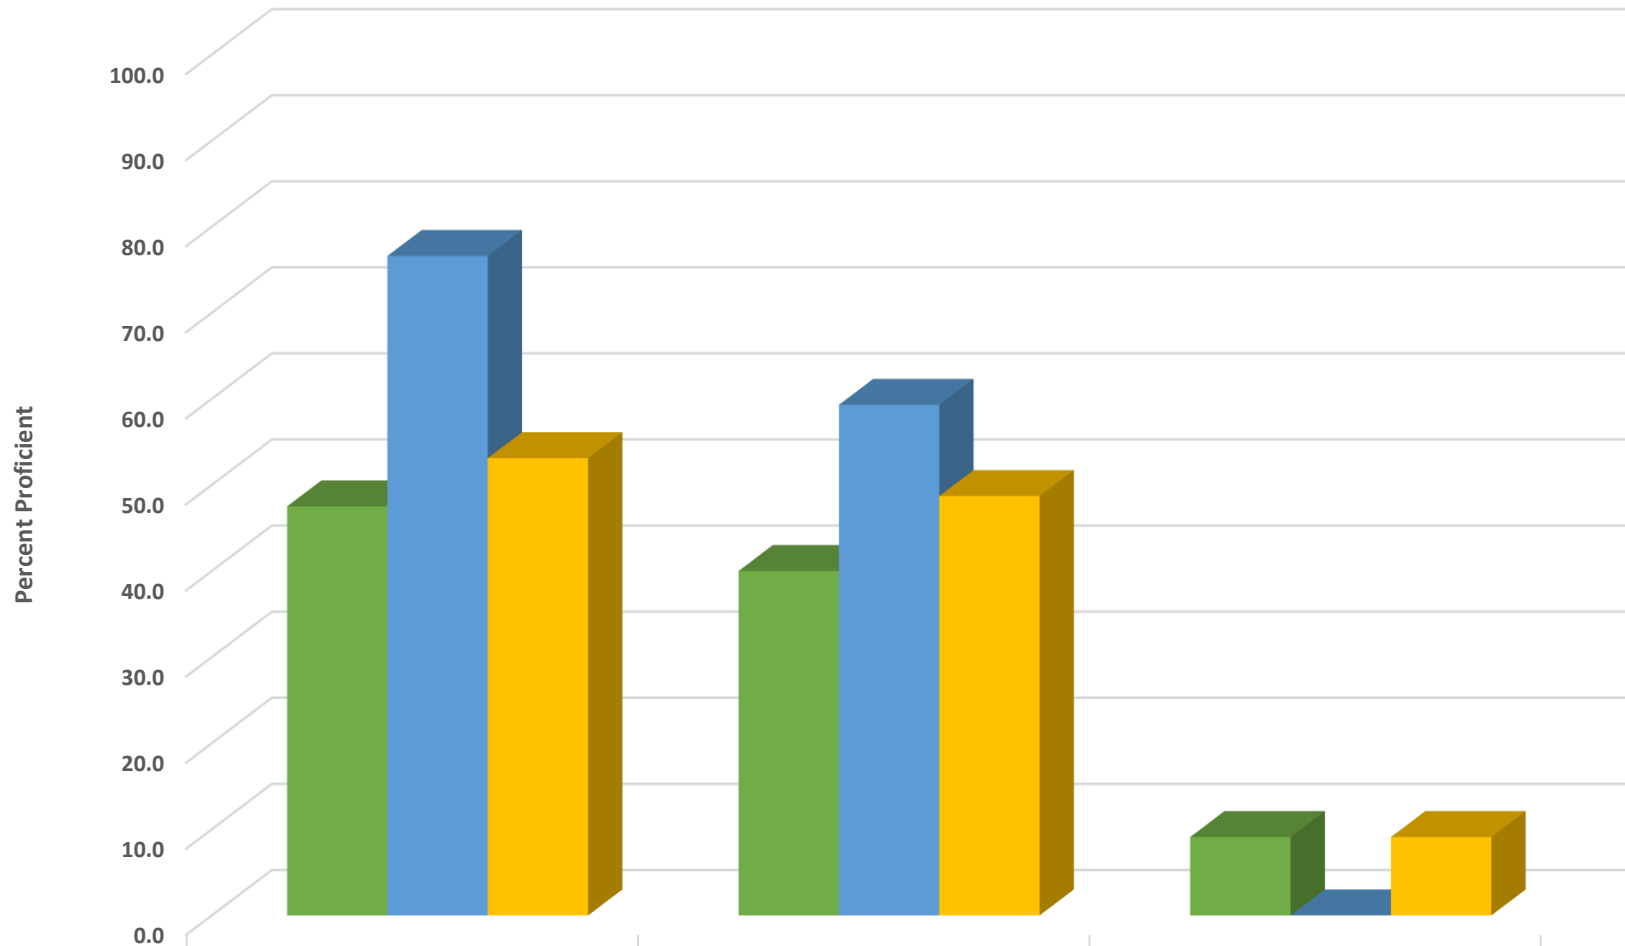

Tabernacle Elementary Grade 4 ELA/Reading Percent Proficient by Subgroups

	Whte	EDS	SWD
2017 prof pct	47.5	40.0	9.1
2018 prof pct	76.6	59.3	0.0
2019 prof pct	53.1	48.7	9.1