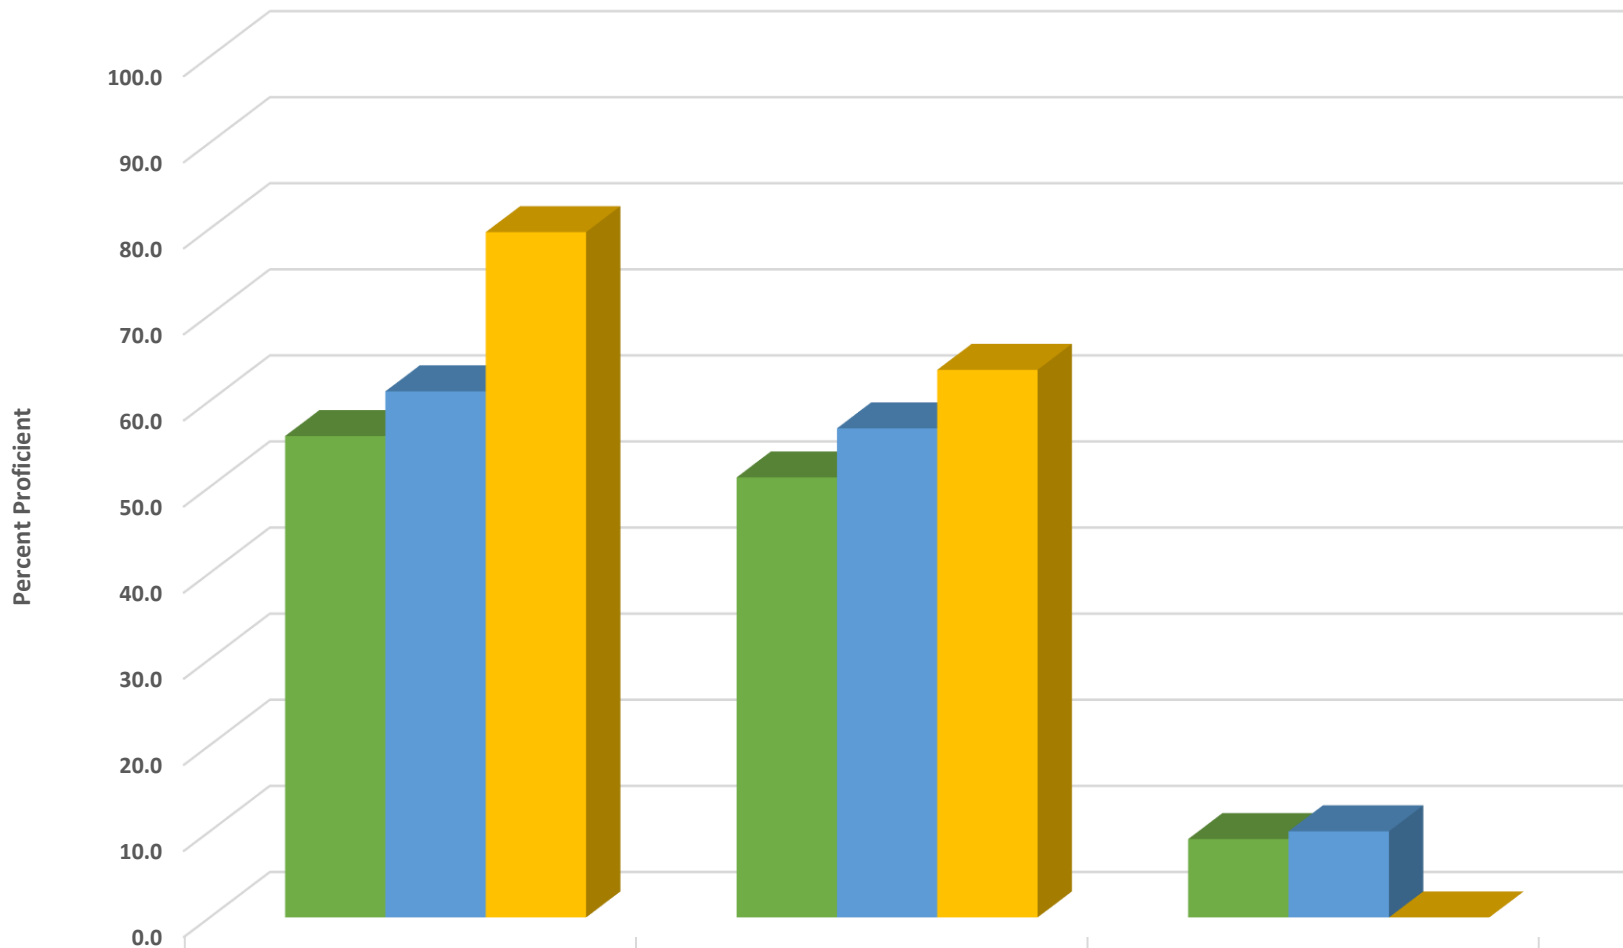

	WHTe	EDS	SWD
2017 prof pct	57.4	62.2	9.1
2018 prof pct	61.7	44.4	0.0
2019 prof pct	55.1	48.7	18.2

Tabernacle Elementary Grade 5 Math Percent Proficient by Subgroups

	WHTe	EDS	SWD
2017 prof pct	55.9	51.1	9.1
2018 prof pct	61.1	56.8	10.0
2019 prof pct	79.6	63.6	0.0