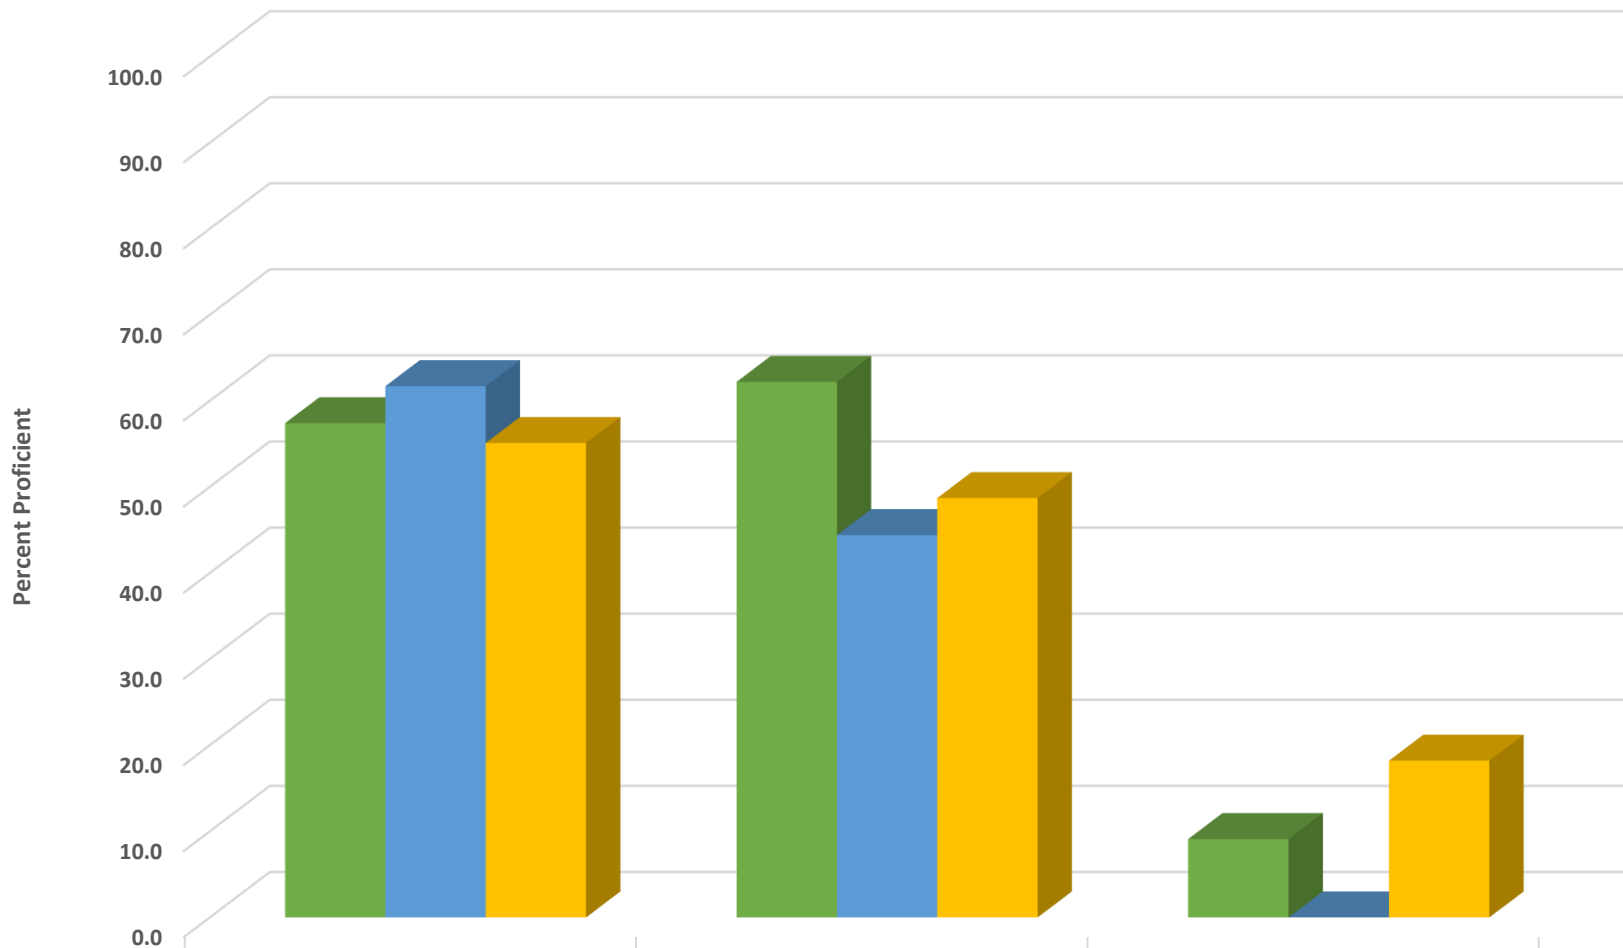

Tabernacle Elementary Grade 4 Math Percent Proficient by Subgroups

	WHTe	EDS	SWD
2017 prof pct	57.4	62.2	9.1
2018 prof pct	61.7	44.4	0.0
2019 prof pct	55.1	48.7	18.2