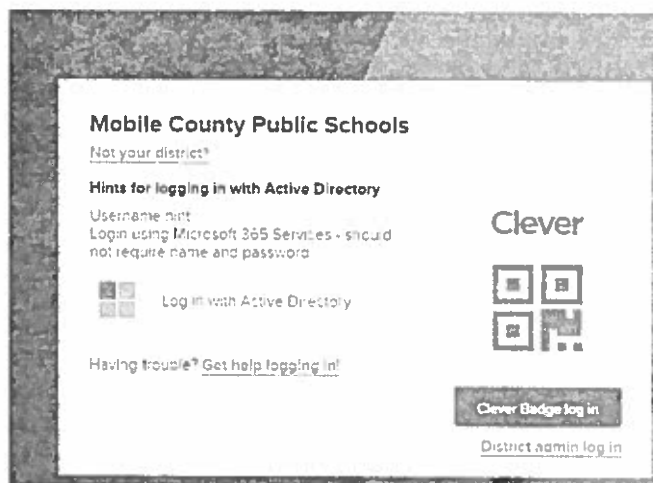

Grades K-8 Directions for Accessing iReady at Home or School

STEP 1

Open your Internet browser: <https://clever.com/in/mcpss>

STEP 2

Log in with your Active Directory information

Username Hint: Login using MCPSS email address and password –

Example:

Username is initials and last 6 numbers of their StateID @stu.mcpss.com

*Elementary school student username is initials and last six of State ID (your "one nine" number)

User: cm521655@stu.mcpss.com